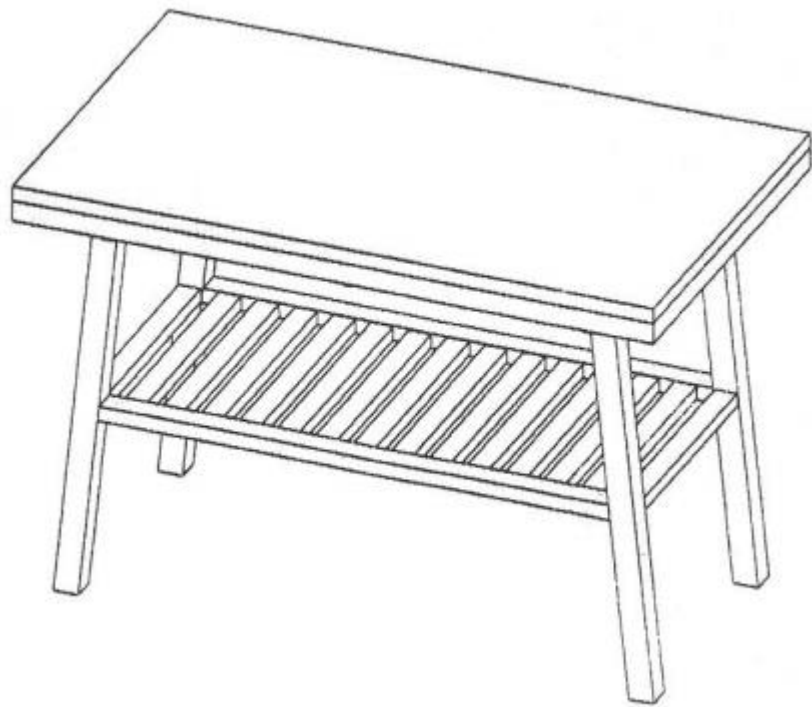

ASSEMBLY INSTRUCTION

BROOKLYN COFFEE TABLE

ROWICO

HOME

12xA	4xB	4xC	8xD	8xE	1xF