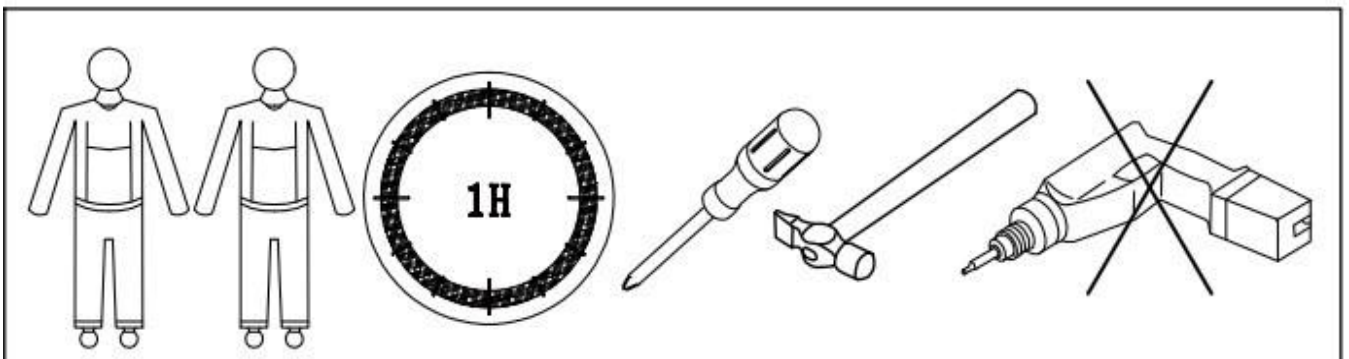

Wally Wall Unit

Wally Wall Unit

A x 18
M6x45

B x 18

C x 6
M4 x 30

D x 18
Ø6x30

E x 1
M4x12

F x 1