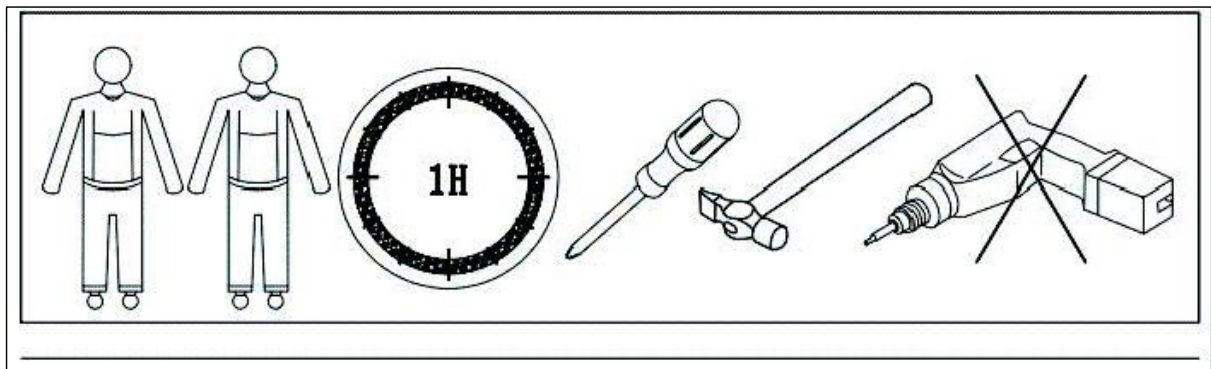

Cavan Hat Rack

Cavan Hat Rack

AX2
FA3.5X60

BX4
Ø18X35

CX4
Ø15X15

DX4
M6X30

Cavan Hat Rack

1