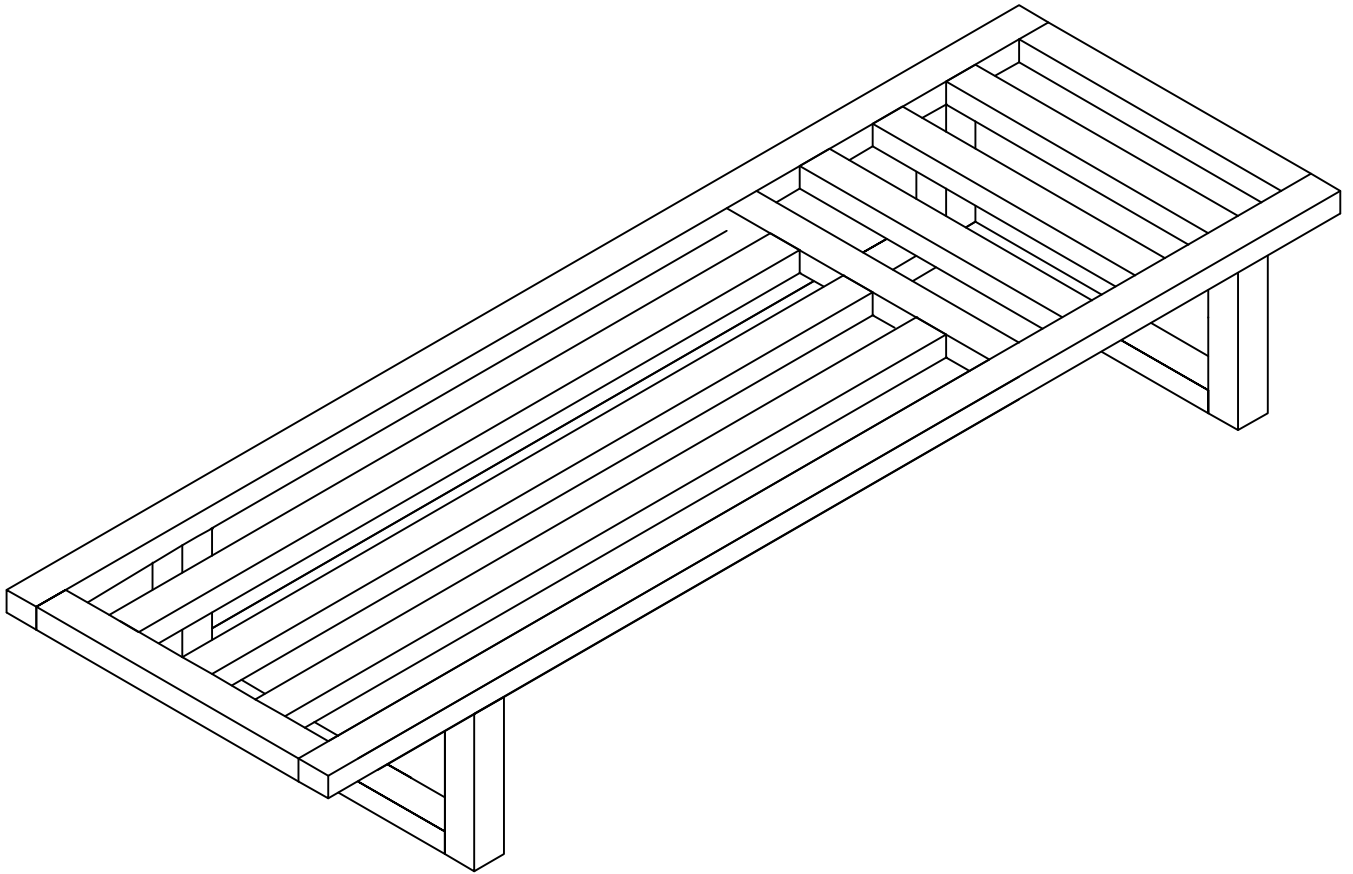

Cavan Hat Rack

Cavan Hat Rack

AX2
FA3.5X60

BX4
Ø18X35

CX4
Ø15X15

DX4
M6X30

Cavan Hat Rack

1