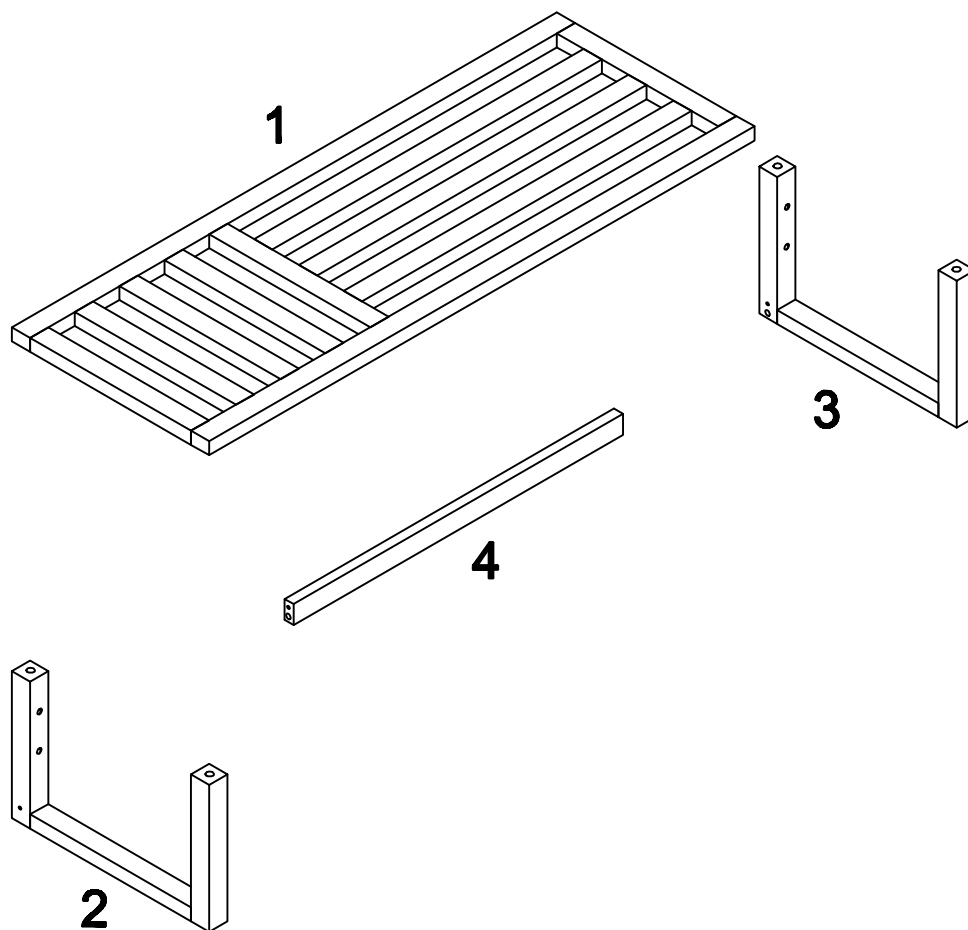

Cavan Hat Rack

Cavan Hat Rack

AX2
FA3.5X60

BX4
Ø18X35

CX4
Ø15X15

DX4
M6X30

Cavan Hat Rack

1