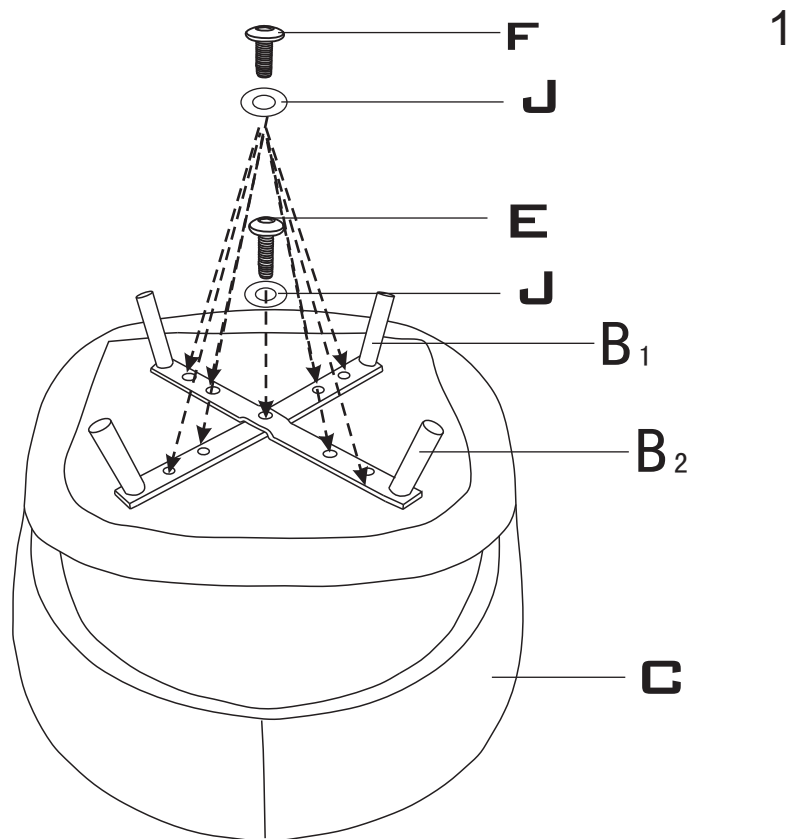

# GRACE COUNTER CHAIR

---

# GRACE COUNTER CHAIR

F x 8  
M6x18

2

K x 8  
M6x14

H x 4  
M6x30

L<sub>1</sub> x 1  
M5

M x 4