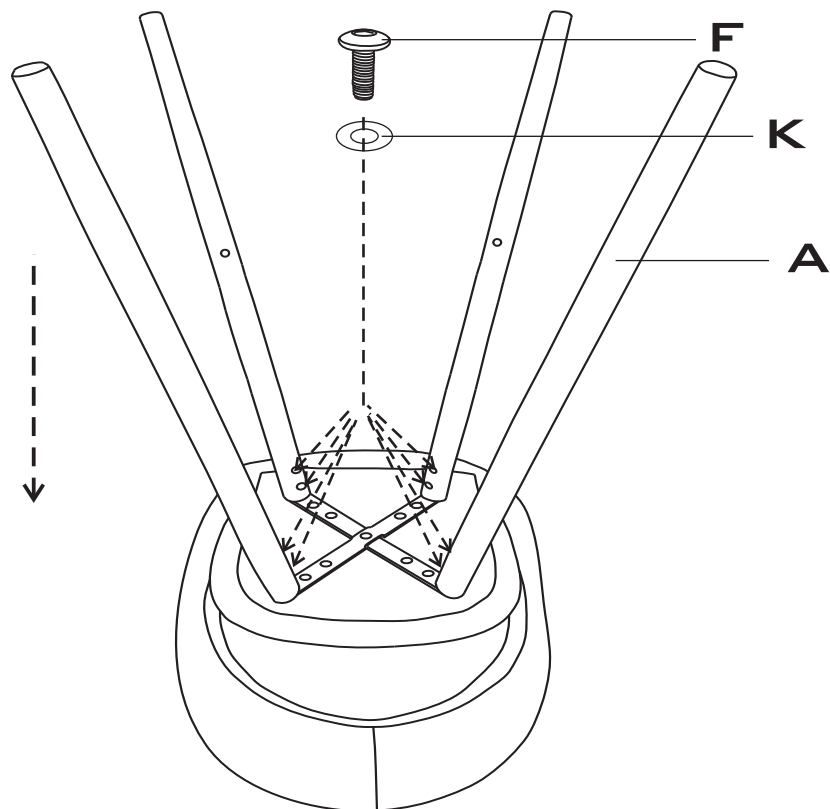

# GRACE COUNTER CHAIR

---

# GRACE COUNTER CHAIR

F x 8  
M6x18

2

K x 8  
M6x14

H x 4  
M6x30

L<sub>1</sub> x 1  
M5

M x 4