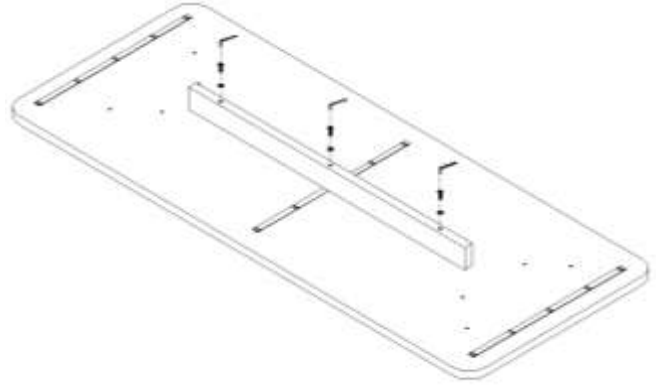

Dining Table Connecticut - Brown

SKU - 1542152-01 - 0

Parts

Assembly Instruction

A  x 07	B  x 04	C  x 11	D  x 01	E  x 01	F  x 04	G  x 01
--	---	---	---	---	---	--

15 Min.

Step 1:

Step 2: