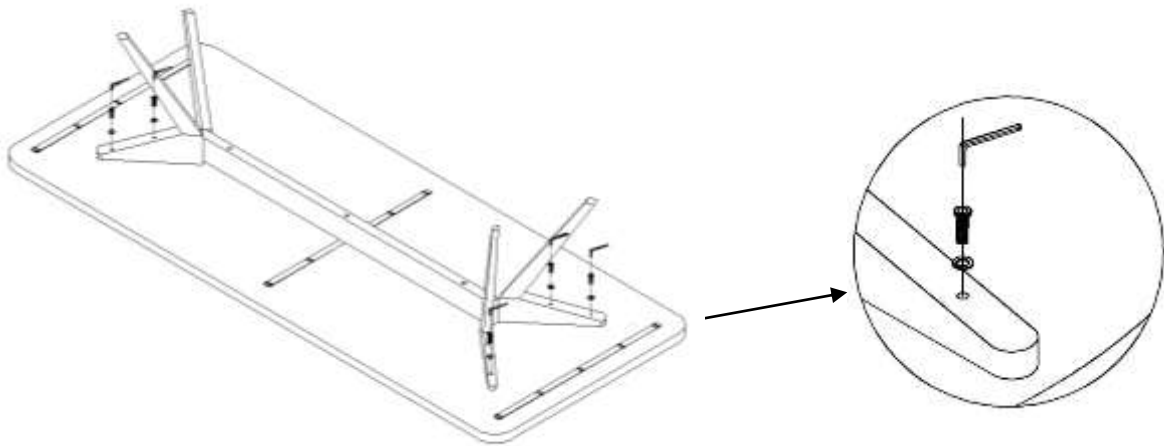

Step 3:

FINISH :