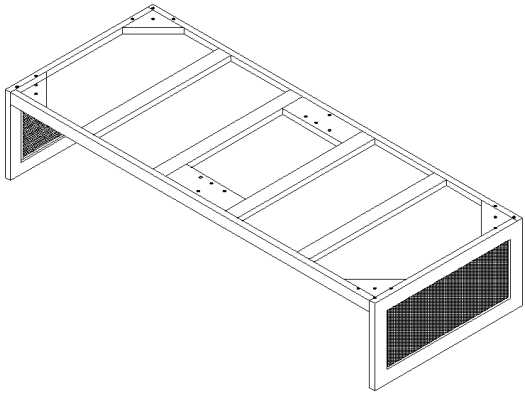

# VANCOUVER SOFA - Brown

SKU - 1542229-01 - 0

Parts

Assembly Instruction

<b>A</b>  x 24	<b>B</b>  x 24	<b>C</b>  x 01	<b>D</b>  x 01	<b>E</b>  x 06	<b>F</b>  x 03
---	---	---	---	---	---

15 Min.

Step 1:

Step 2: