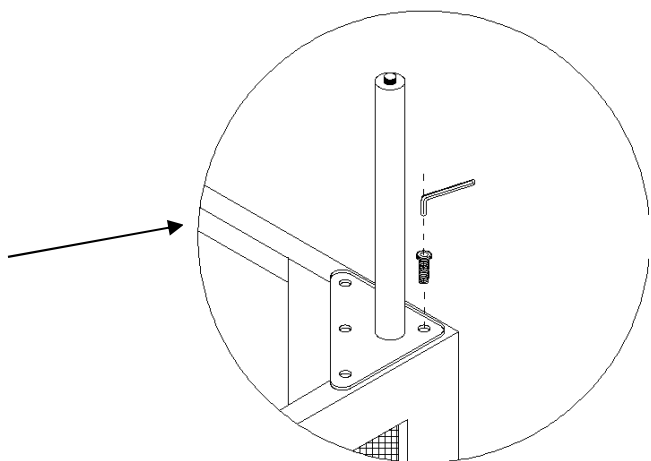

VANCOUVER SOFA - Brown

SKU - 1542229-01 - 0

Parts

Assembly Instruction

A x 24	B x 24	C x 01	D x 01	E x 06	F x 03

15 Min.

Step 1:

Step 2:

Step 3:

FINISH :