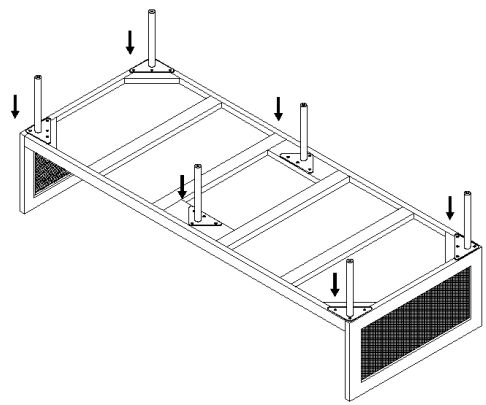

# VANCOUVER SOFA - Brown

SKU - 1542229-01 - 0

Parts

Assembly Instruction

<b>A</b>  x 24	<b>B</b>  x 24	<b>C</b>  x 01	<b>D</b>  x 01	<b>E</b>  x 06	<b>F</b>  x 03
---	---	---	---	---	---

15 Min.

Step 1:

Step 2: