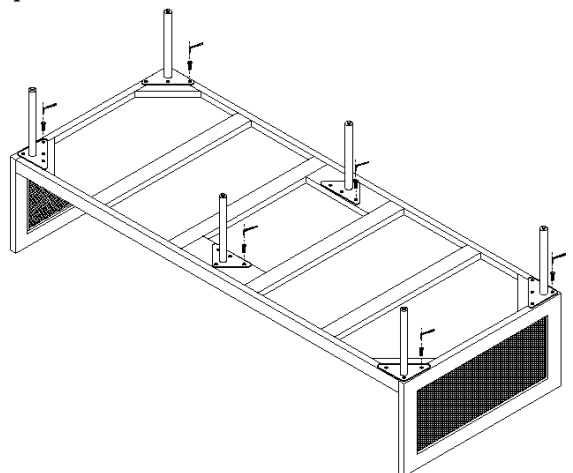

VANCOUVER SOFA - Brown

SKU - 1542229-01 - 0

Parts

Assembly Instruction

A x 24	B x 24	C x 01	D x 01	E x 06	F x 03

15 Min.

Step 1:

Step 2:

Step 3:

FINISH :