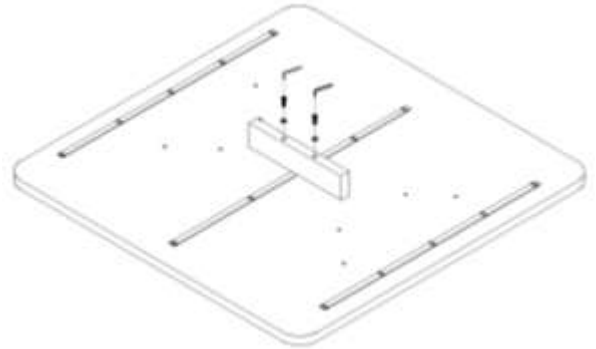

Dining Table Connecticut - Brown

SKU - 1542233-01 - 0

Parts

Assembly Instruction

A  x 06	B  x 04	C  x 10	D  x 01	E  x 01	F  x 04	G  x 01
--	---	---	---	---	---	--

15 Min.

Step 1:

Step 2: