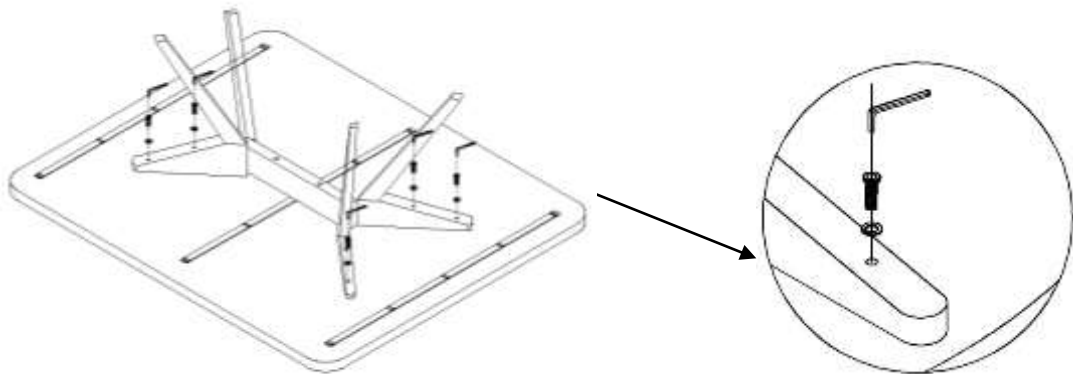

Dining Table Connecticut - Brown

SKU - 1542233-01 - 0

Parts

Assembly Instruction

A  x 06	B  x 04	C  x 10	D  x 01	E  x 01	F  x 04	G  x 01
--	---	---	---	---	---	--

15 Min.

Step 1:

Step 2:

Step 3:

FINISH :