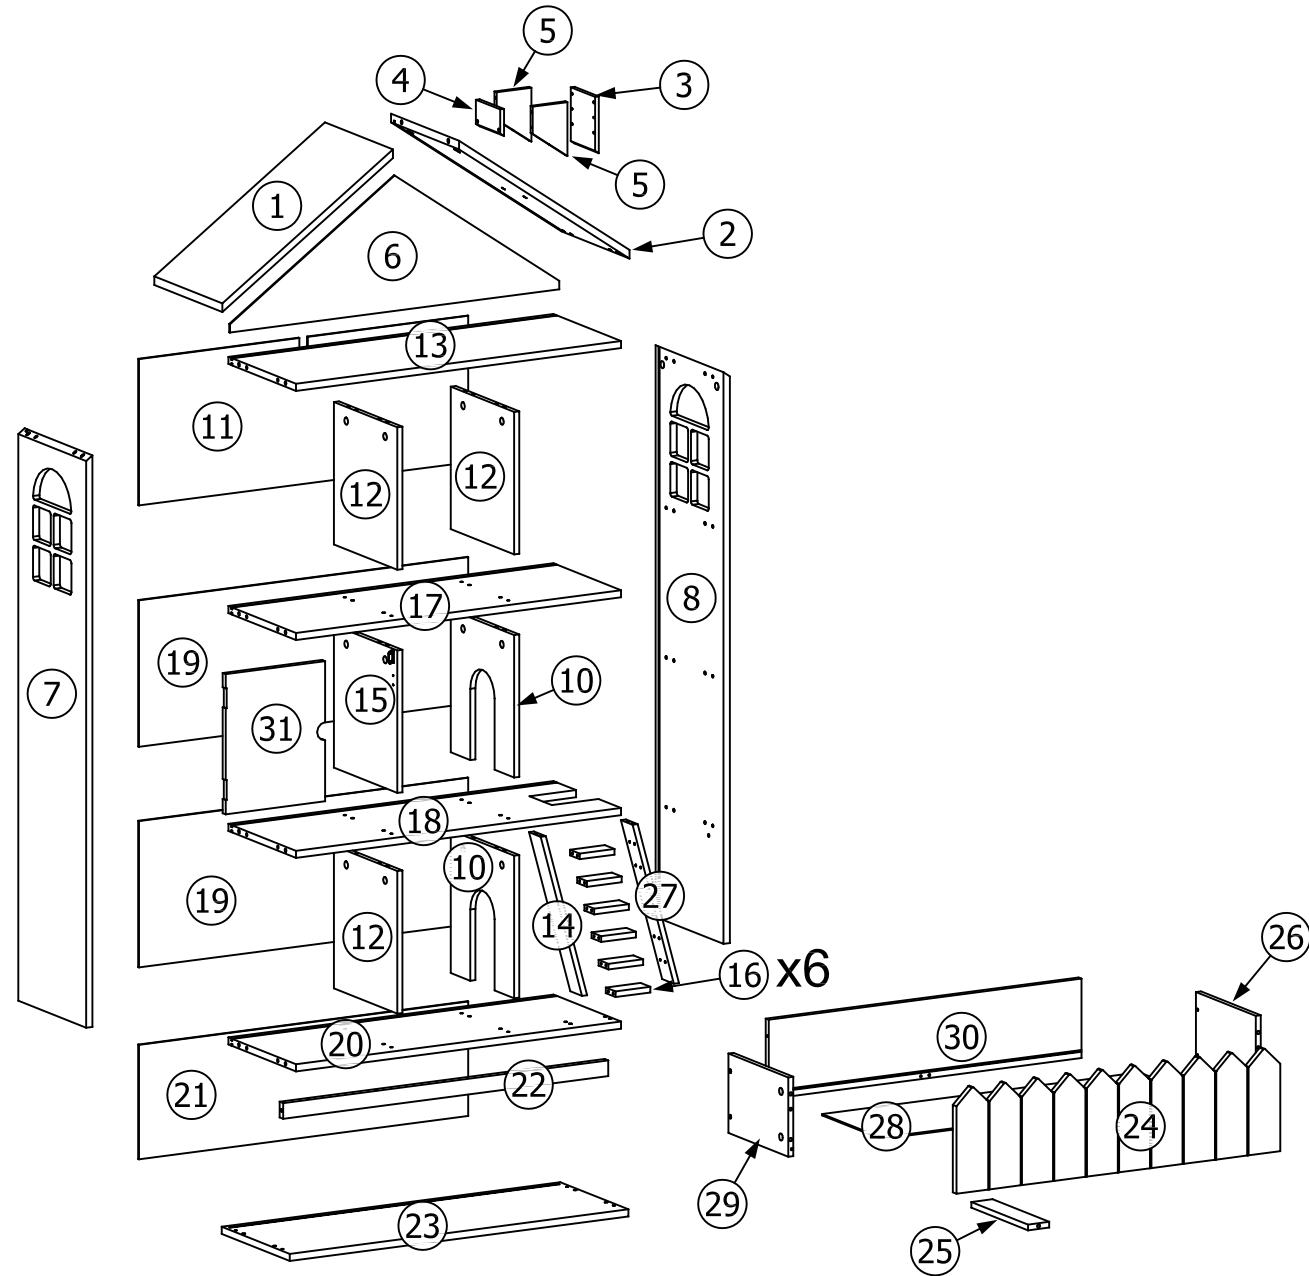

Jotex

1/17

Art No:1559631-01-0

Warning. Assembled by adult.
Age Grading: 36+MONTHS

90MIN

Jotex

			QTE				QTE
A			37	O			1
B			41	P			8
C		Ø6x30mm	62	Q		Ø3x16mm	8
D		Ø4x40mm	22	R			2
E		Ø4x20mm	30	S		Ø2.5x8mm	2
F		Ø2.5x12mm	2	T		Ø4x40mm	3
G		Ø3x25mm	6	1			
H		Ø3x12mm	8				
J		Ø4x12mm	1				
K			4				
L			1				
M			1				
N			2				