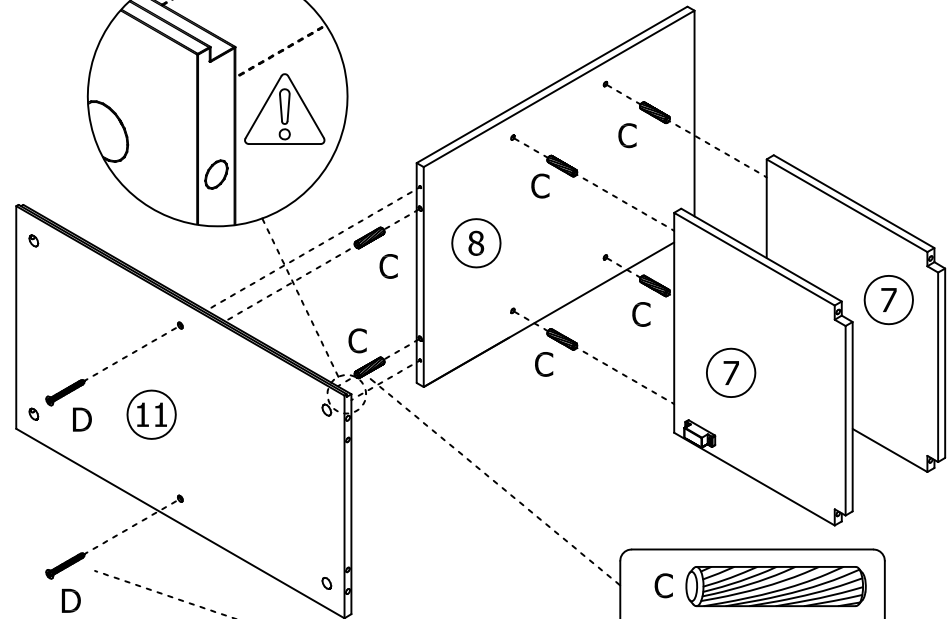

Lx4

Ax6

Fx8

2