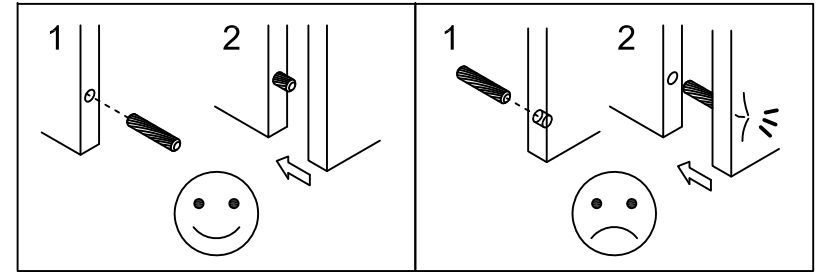

Lx4

Ax6

Fx8

2