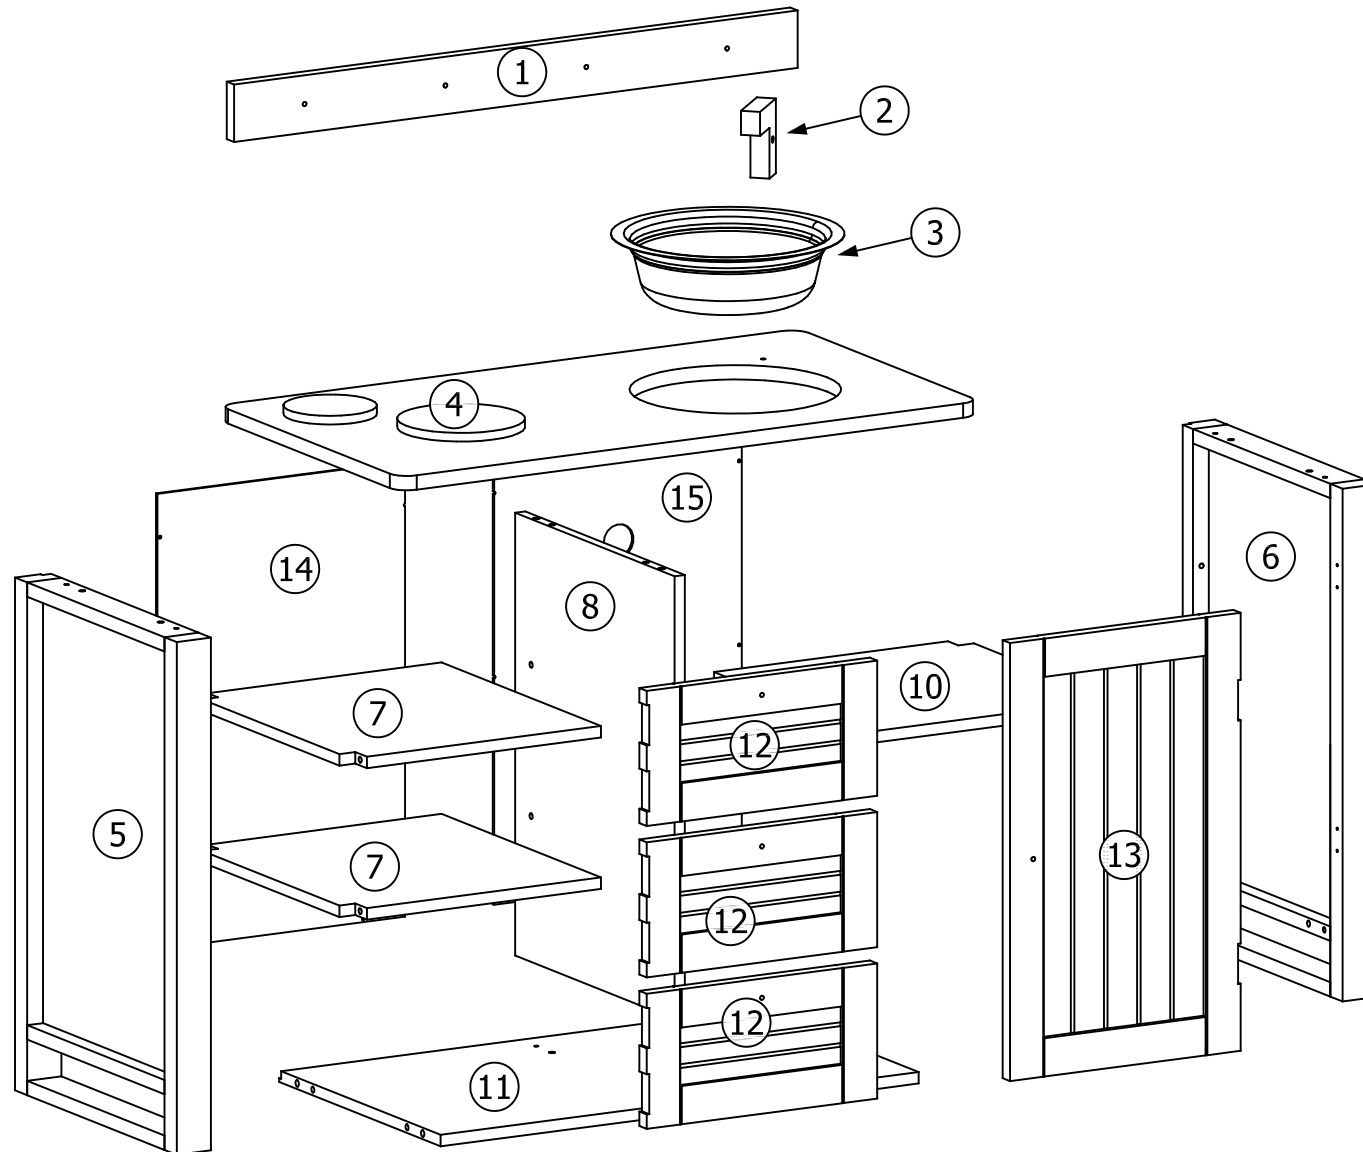

# Jotex

1/10

Art No:1559637-01-0

Warning. Assembled by adult.

Age Grading: 36+MONTHS

90MIN

			QTE				QTE
A			6	O			4
B			6	P			1
C		Ø6x30mm	16	Q			1
D		Ø4x40mm	3	R			3
E		Ø4x25mm	4	S		Ø4x18mm	8
F		Ø3x14mm	8	T			8
G		Ø3x12mm	17	U		Ø6x20mm	4
H		Ø3x12mm	36				
J			2				
K			4				
L			4				
M			4				
N			8				