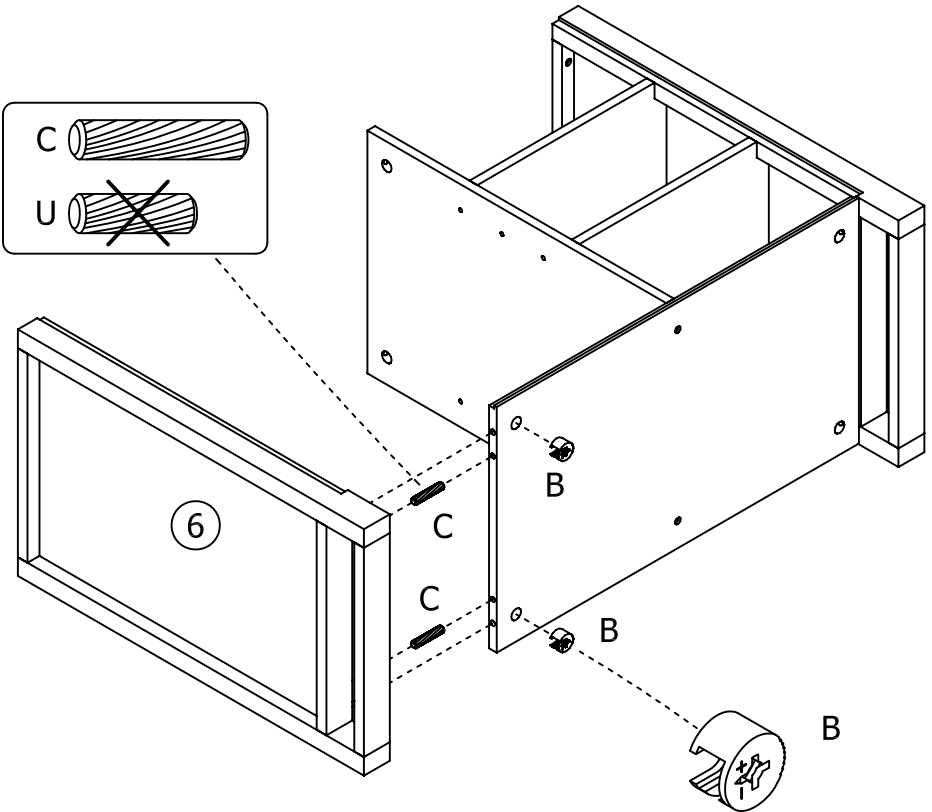

Bx2

Cx6

C

U

Bx2

Cx2