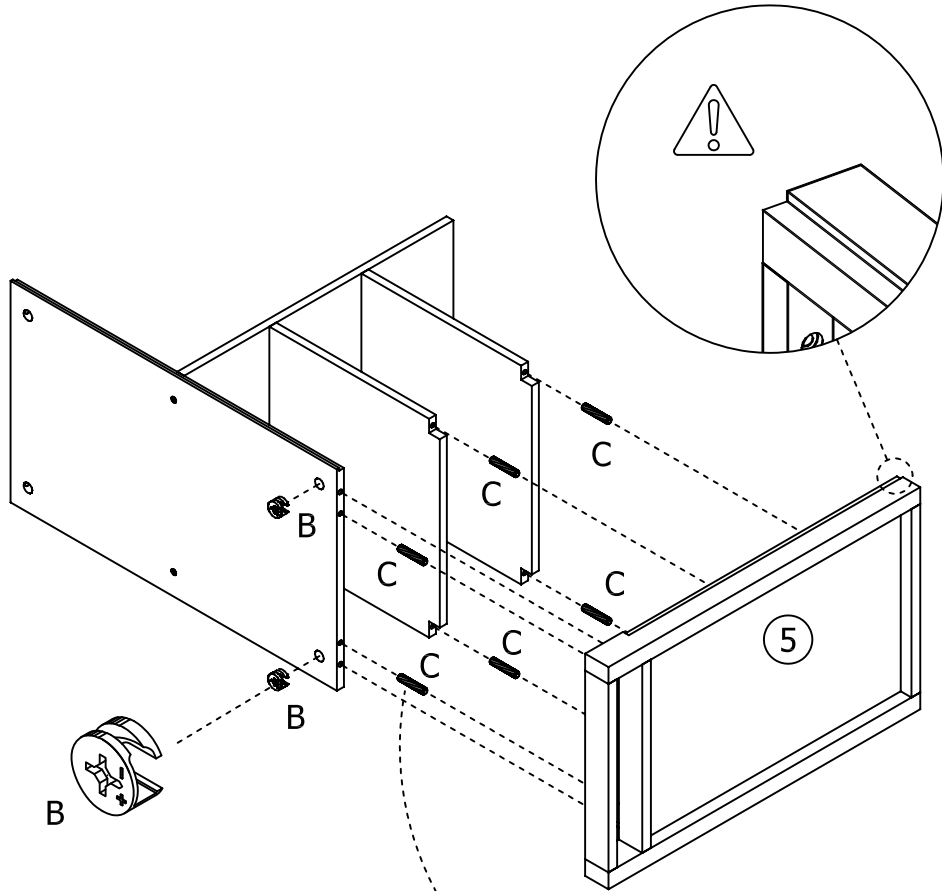

Bx2

Cx6

C

U

Bx2

Cx2