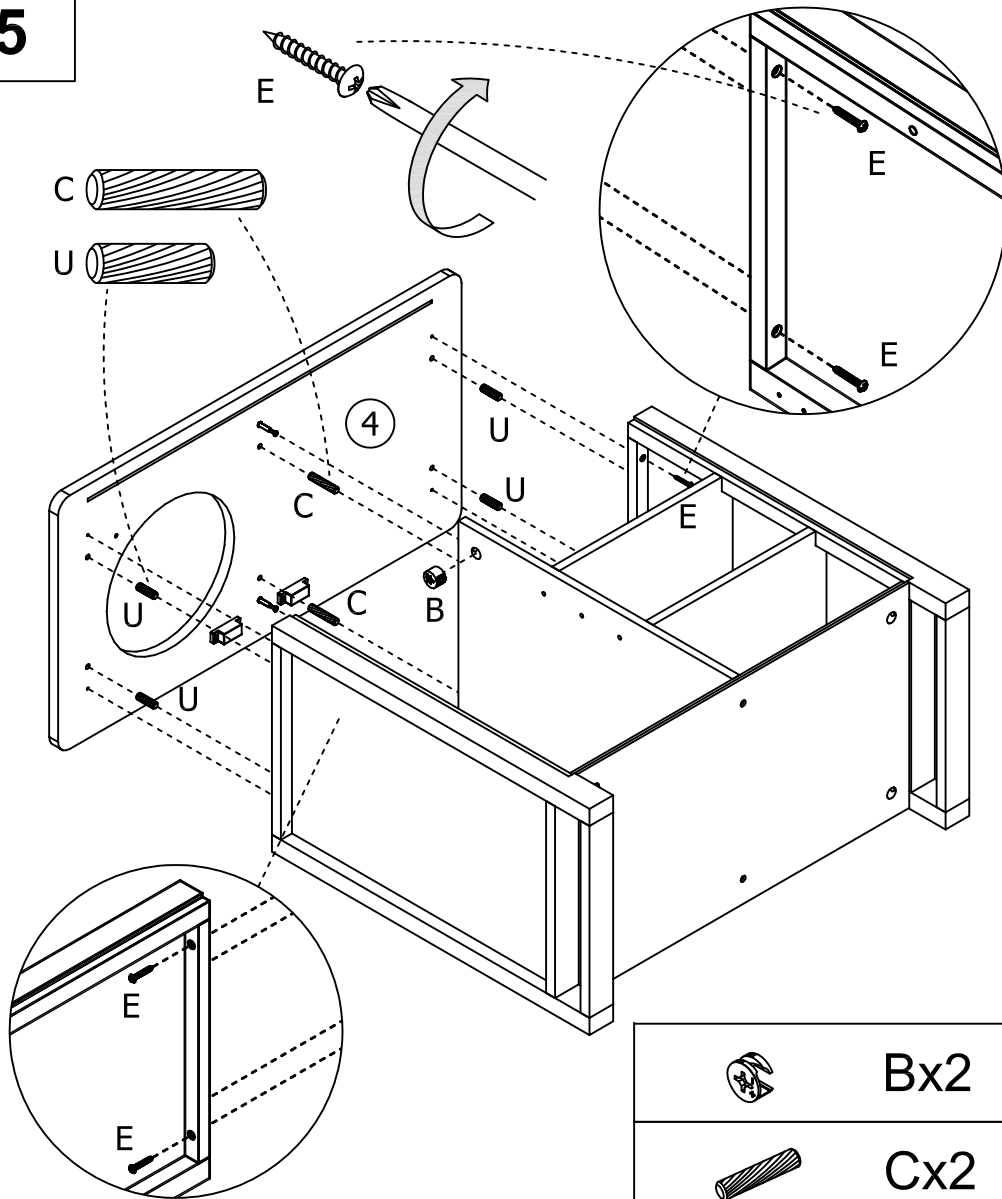

5

Ex4

Bx2

Cx2

Ux4

6

Rx3

Gx13

Kx4