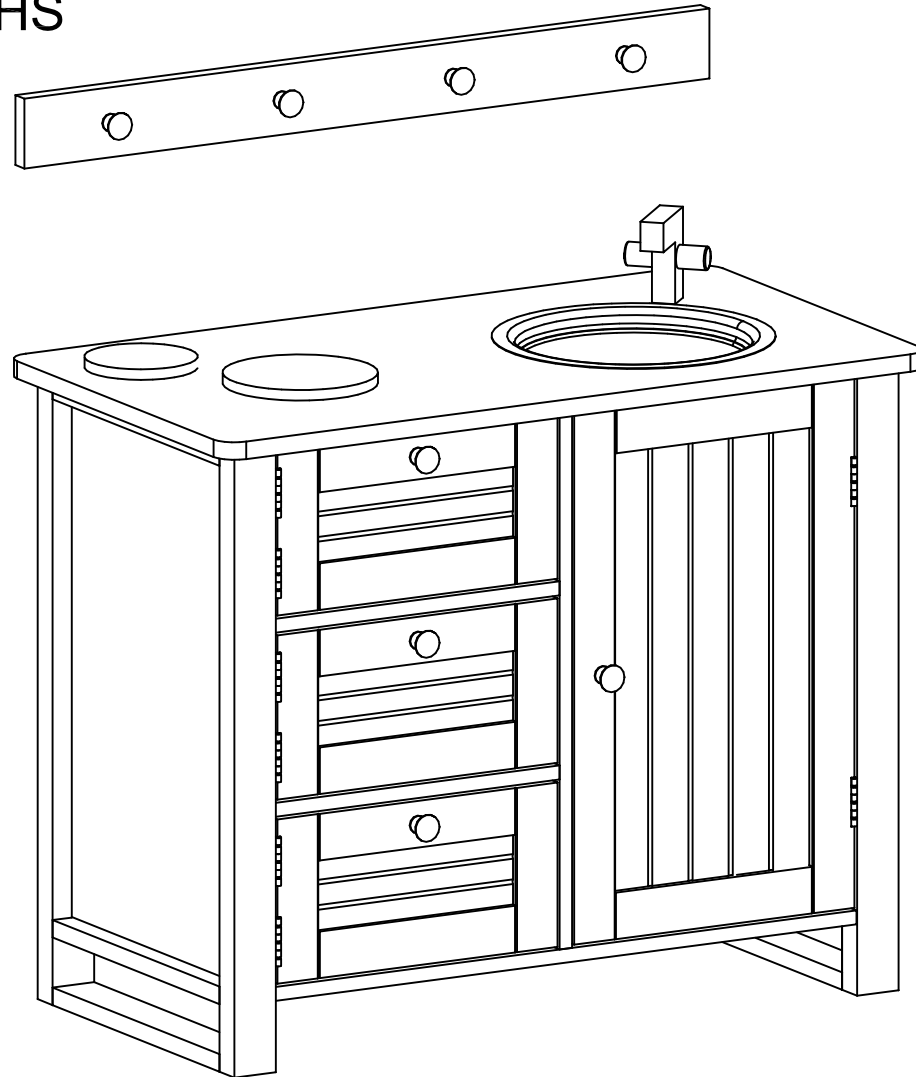

# Jotex

1/10

Art No:1559637-01-0

Warning. Assembled by adult.

Age Grading: 36+MONTHS

90MIN

			QTE				QTE
A			6	O			4
B			6	P			1
C		Ø6x30mm	16	Q			1
D		Ø4x40mm	3	R			3
E		Ø4x25mm	4	S		Ø4x18mm	8
F		Ø3x14mm	8	T			8
G		Ø3x12mm	17	U		Ø6x20mm	4
H		Ø3x12mm	36				
J			2				
K			4				
L			4				
M			4				
N			8				