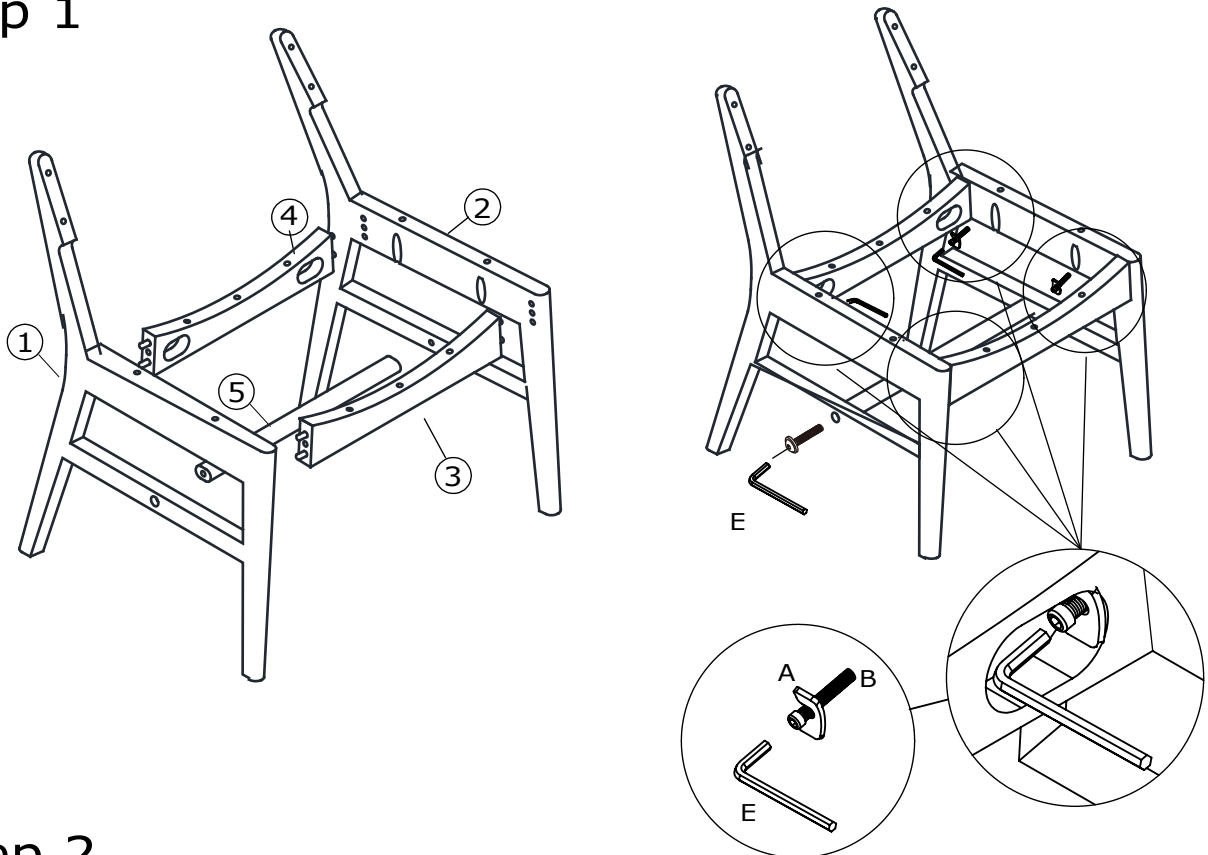

Step 1

Step 2