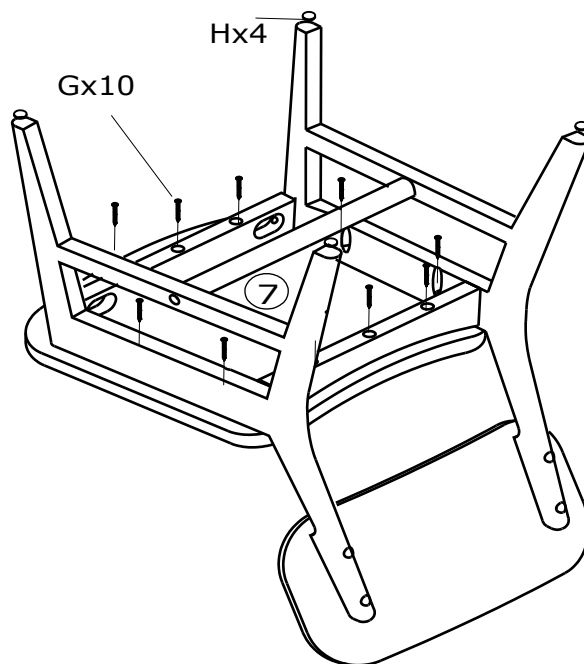

Step 3

Step 4

Mo	Tu	We	Th	Fr	Sa	Su
1	2	3	4	5	6	7
⊗ 8	9	10	11	12	13	14
15	16	17	18	19	20	21
⊗ 22	23	24	25	26	27	28
29	30	31				

2-4 weeks/veckor

Tighten the screws regularly or if needed!

Efterspänn skruvarna regelbundet eller vid behov!