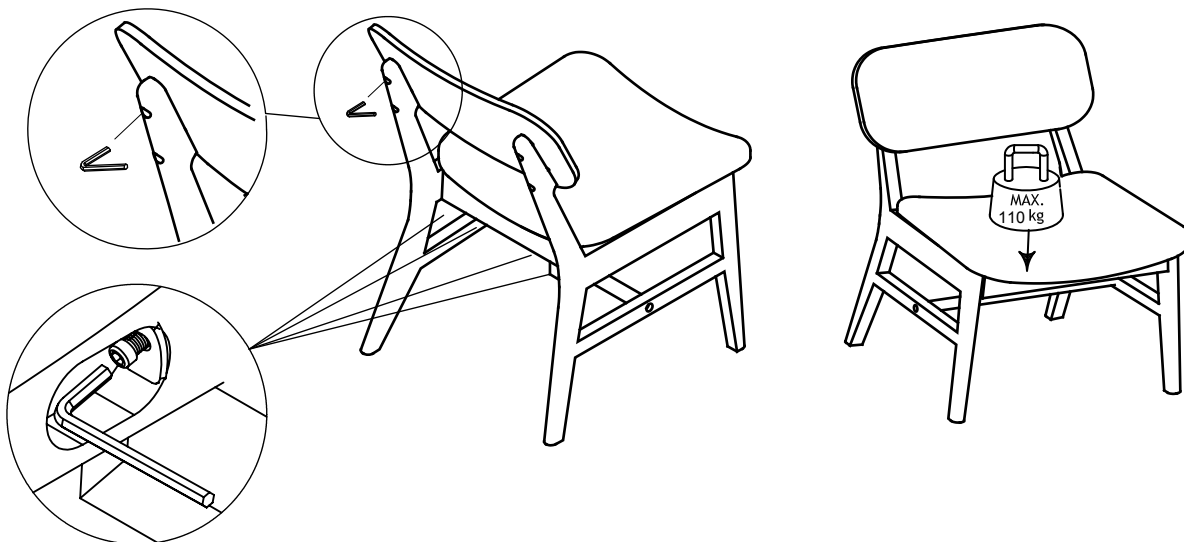

Step 4

Mo	Tu	We	Th	Fr	Sa	Su
1	2	3	4	5	6	7
⊗ 8	9	10	11	12	13	14
15	16	17	18	19	20	21
⊗ 22	23	24	25	26	27	28
29	30	31				

2-4 weeks/veckor