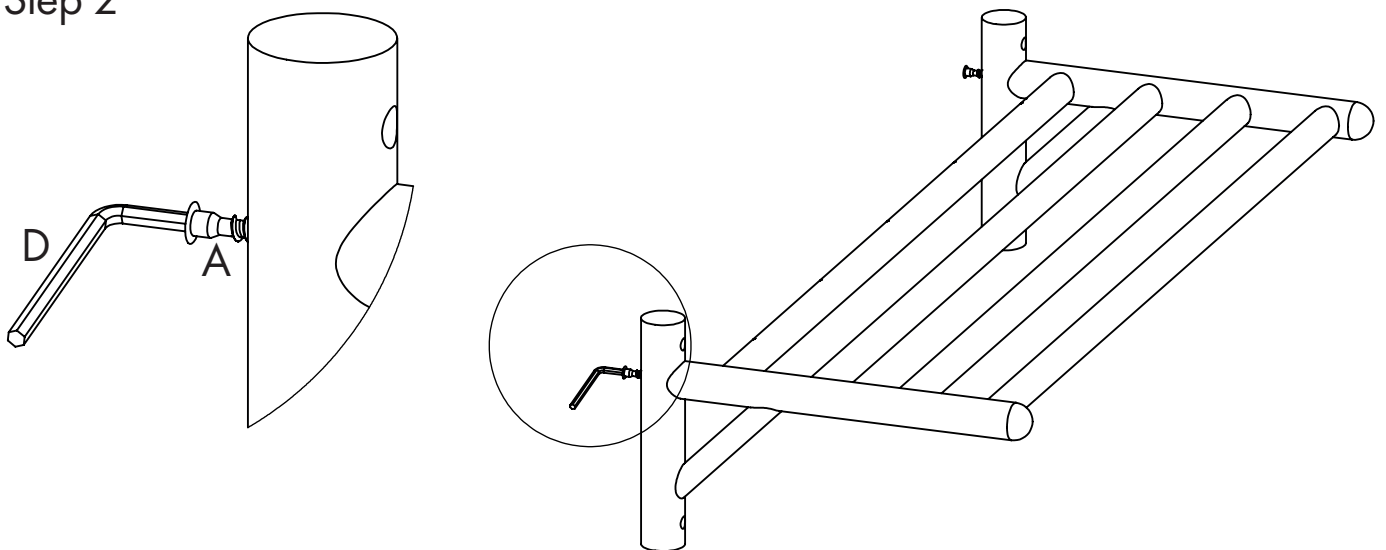

A x 2 M6 x 50	B x 5 20 x 25 x 60	C x 5 Ø3 x 12	D x 1 4mm
① x 1		② x 2	③ x 2

Step 2