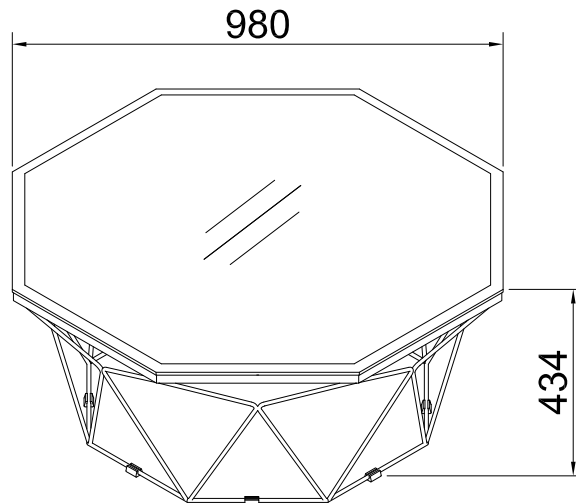

## Assembly Instruction

1

① X1 980x980x10mm

2

1. With help, carefully place the Glass Top (1) on the frame, cover the suction cup in case of the suction cup missing, we prepare some spare suction cup in the carton.