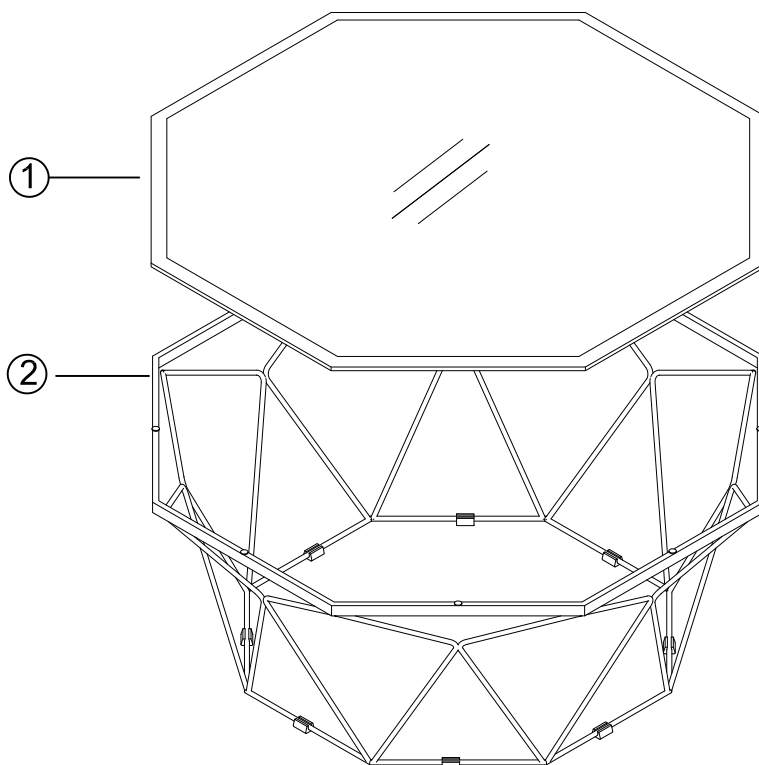

## Assembly Instruction

1

① X1 980x980x10mm

2

1. With help, carefully place the Glass Top (1) on the frame, cover the suction cup in case of the suction cup missing, we prepare some spare suction cup in the carton.