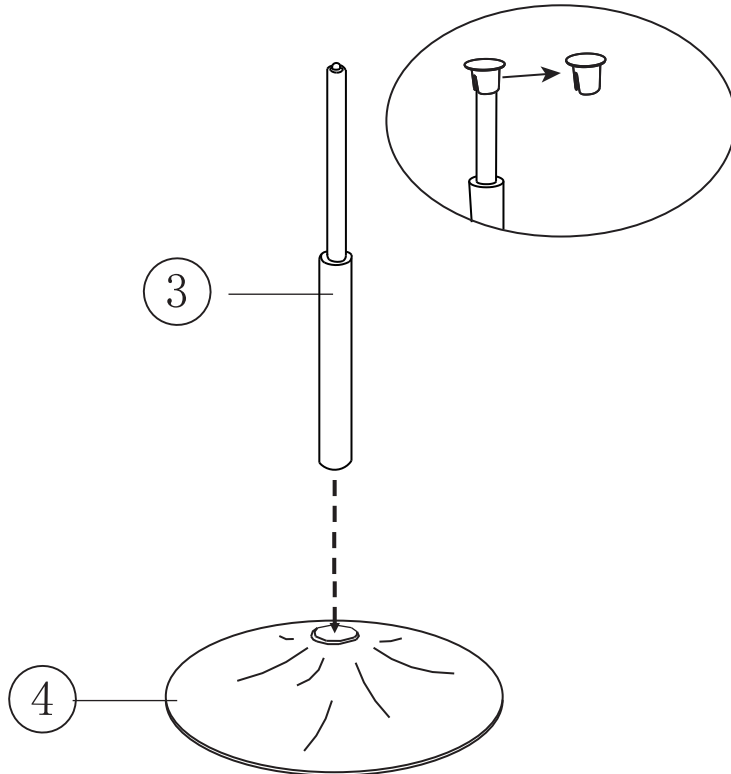

1

A x4 M6 x 16	B x1 M6	Cx4 M6X18X1.2

2