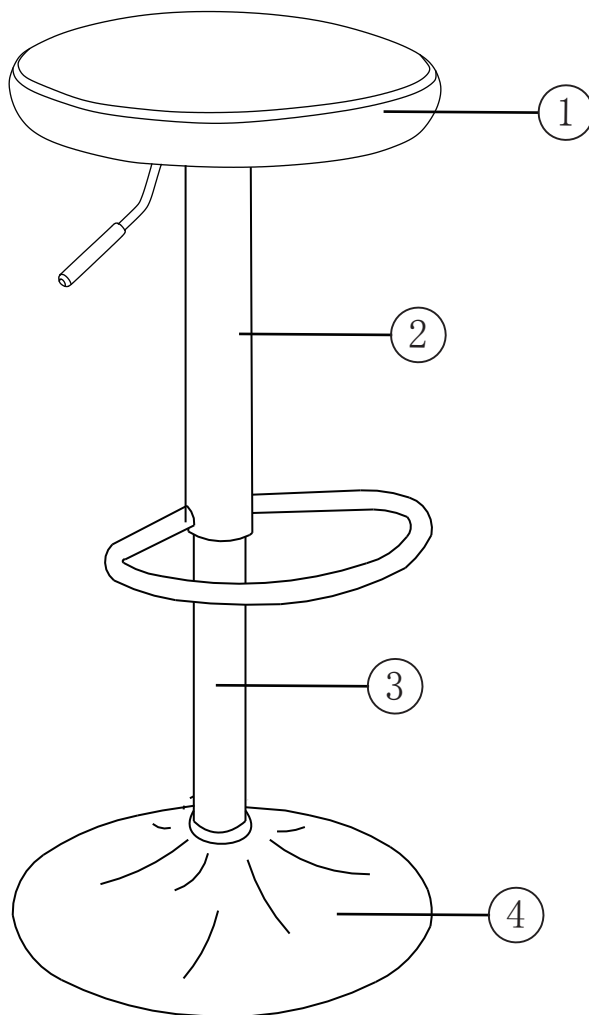

# Finch barstool

			✓
①	1	330x330x50mm	
②	1	∅60x390x220mm	
③	1	550x710mm	
④	1	Φ400x400mm	

<b>A</b> x4	<b>B</b> x1	<b>C</b> x4
		
M6 x 16	M6	M6X18X1.2

# 1

A x4  M6 x 16	B x1  M6	Cx4  M6X18X1.2
--	---	---

# 2

3

4