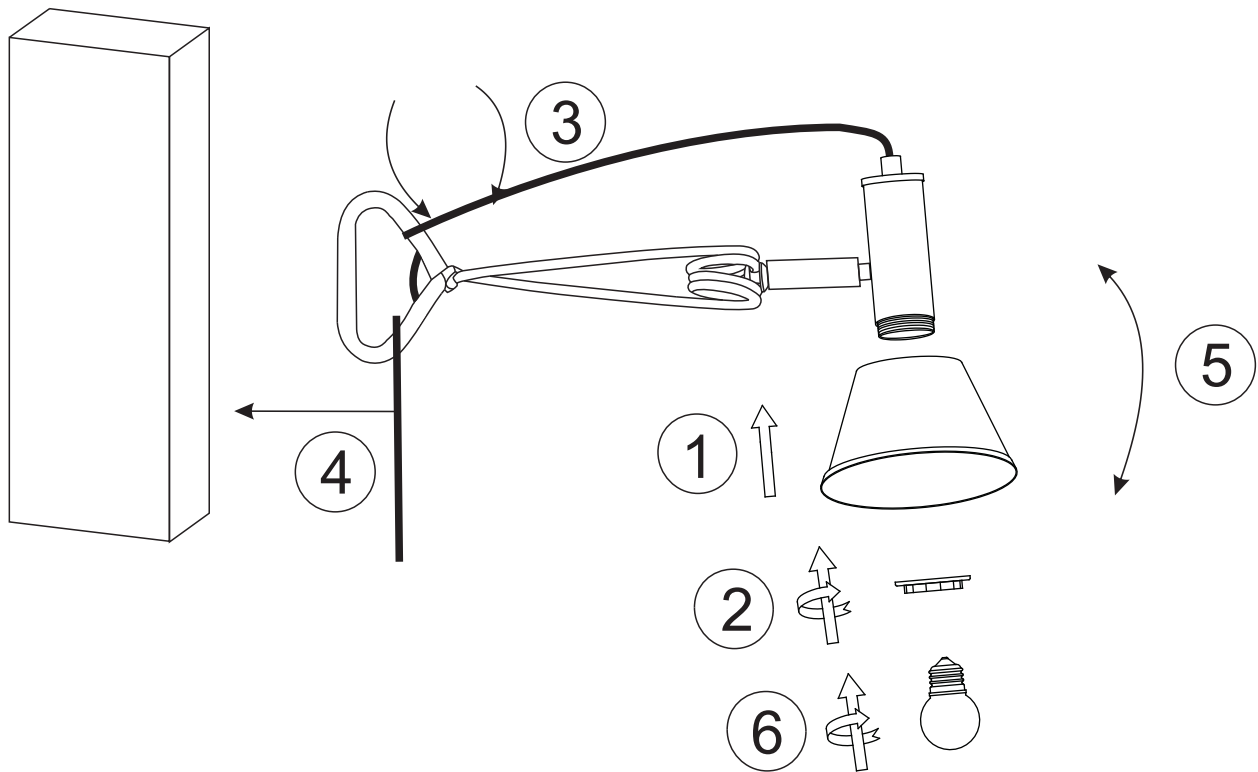

1593569 MILOU Clip lamp Manual

PLEASE READ THESE INSTRUCTIONS CAREFULLY BEFORE COMMENCING
ASSEMBLY AND RETAIN FOR FUTURE REFERENCE.

Width
Max 3cm Min 1cm

Width
Max 4cm Min 1cm

Do not clip to tubes

ASSEMBLY INSTRUCTIONS:

1. Screw the bulb (not provided) clockwise into the bulb holder.

CAUTION:

1. Do not exceed maximum wattage rating.
2. The supply cable or cord of this luminaire cannot be replaced; if the cord is damaged, the luminaire shall be destroyed.