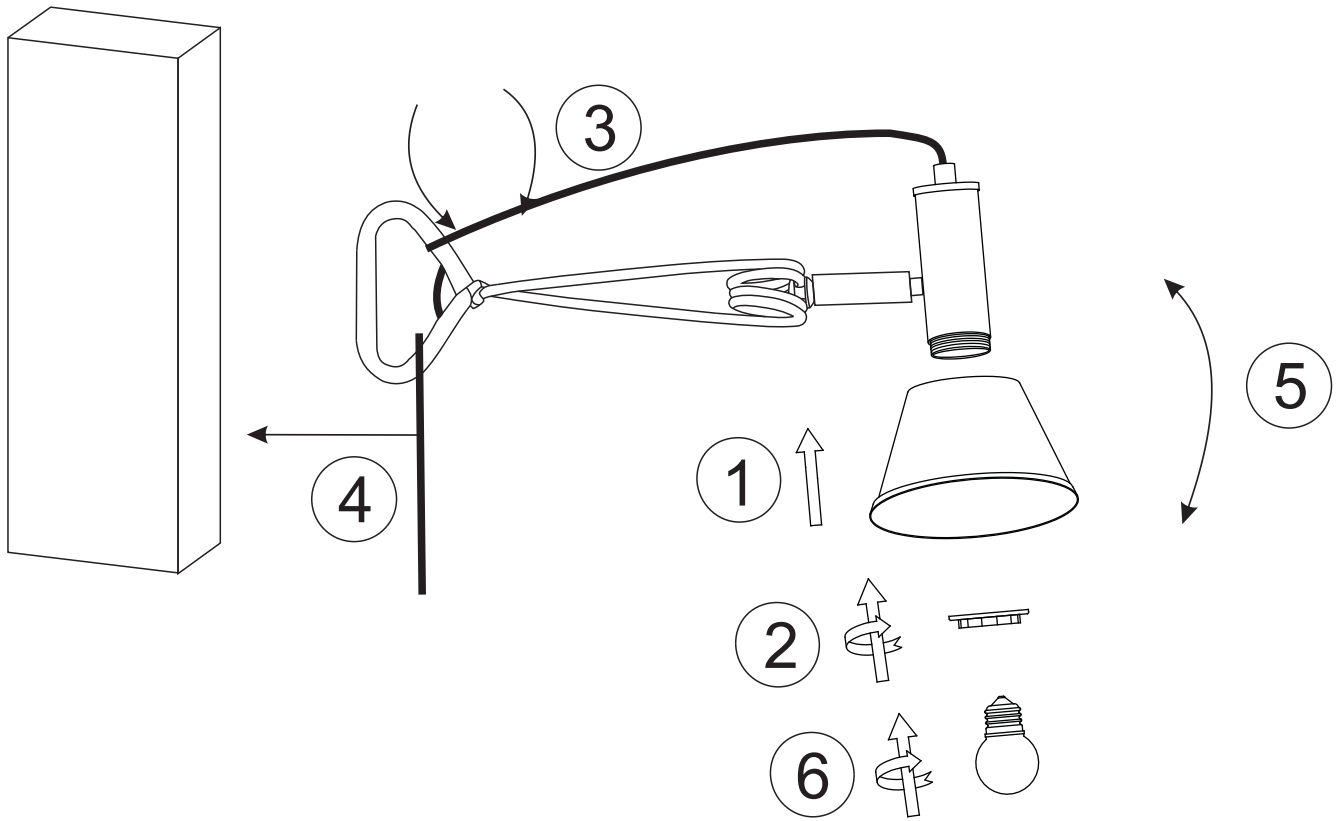

MILOU Clip lamp Manual

Width
Max 3cm Min 1cm

Width
Max 4cm Min 1cm

Do not clip to tubes