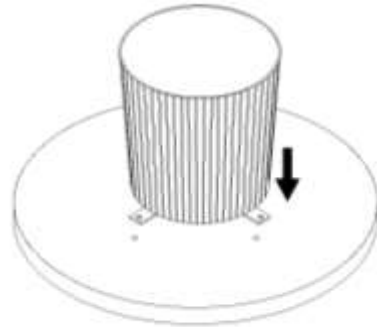

COFFE TABLE ZELARINO - Brown

SKU - 1594067 -01 - 0

Parts

Assembly Instruction

A  x 04	B  x 04	C  x 01	D  x 01	E  x 01
--	---	---	---	---

10 Min.

Step 1:

Step 2: