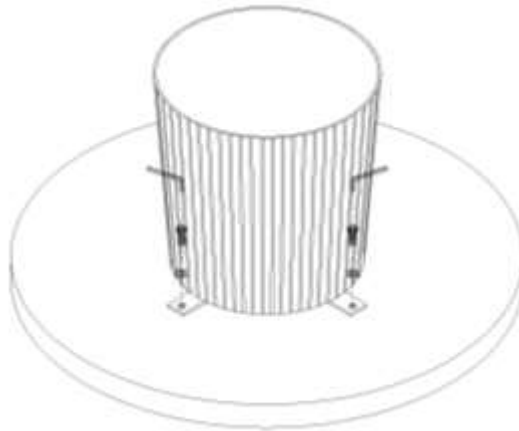

COFFE TABLE ZELARINO - Brown

SKU - 1594067 -01 - 0

Parts

Assembly Instruction

A x 04	B x 04	C x 01	D x 01	E x 01

10 Min.

Step 1:

Step 2:

Step 3:

FINISH :