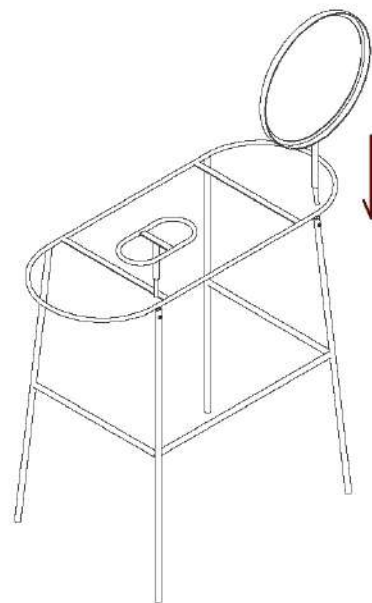

## Assembly Instructions

Item no :1599905-01-0

Decription : Dressing Table Diddi - Black

BASE

X 1

SMALL METAL SHELF X1

MIRROR

X 1

KEY

X 2

MARBLE TOP X 1

DRIVER X 1

STEP - 1

STEP - 2

STEP - 3

COMPLETE