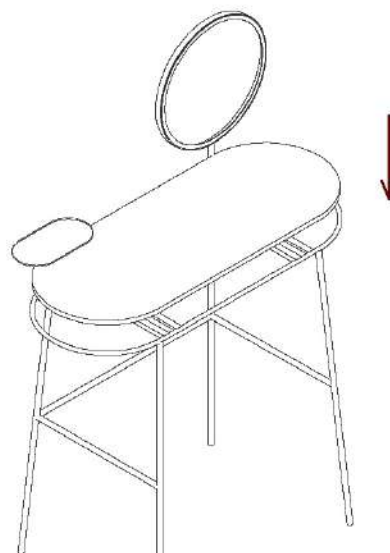

## Assembly Instructions

Item no :1599905-01-0

Decription : Dressing Table Diddi - Black

BASE

X 1

SMALL METAL SHELF X1

MIRROR

X 1

KEY

X 2

MARBLE TOP X 1

DRIVER X 1

STEP - 1

STEP - 2

STEP - 3

COMPLETE