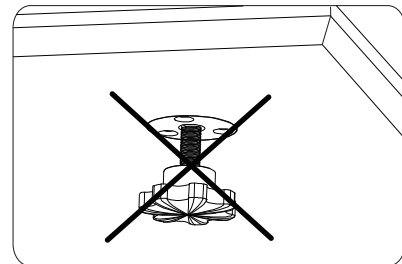

ASSEMBLY INSTRUCTION

NEVIS EXTENSION

ROWICO

H O M E

Note:
Improper use, improper
assembly and mishandling
may lead to defects/ cracks
appearing.

Tighten the extension plate
with thumb screw and get
table top and extension in
level.

4

Extension sticks should be fixed to the back of extension plate, when not in use.

OBS!
Spänn inte eller låt inte spännskruvar sitta kvar under bordsskivan när tilläggs-skivorna inte används.

Attention!
Do not tighten or leave thumbscrews under the table top when the extension plate are not in use.