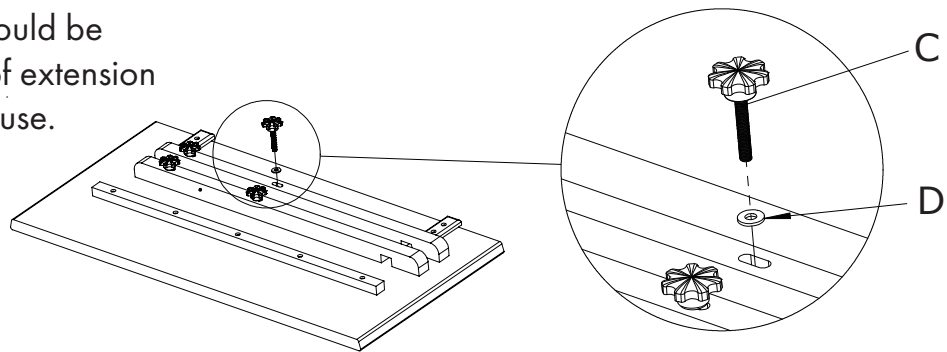

ASSEMBLY INSTRUCTION

NEVIS EXTENSION

ROWICO

H O M E

Note:
Improper use, improper
assembly and mishandling
may lead to defects/ cracks
appearing.

Tighten the extension plate
with thumb screw and get
table top and extension in
level.

4

Extension sticks should be fixed to the back of extension plate, when not in use.

OBS!
Spänn inte eller låt inte spännskruvar sitta kvar under bordsskivan när tilläggs-skivorna inte används.

Attention!
Do not tighten or leave thumbscrews under the table top when the extension plate are not in use.