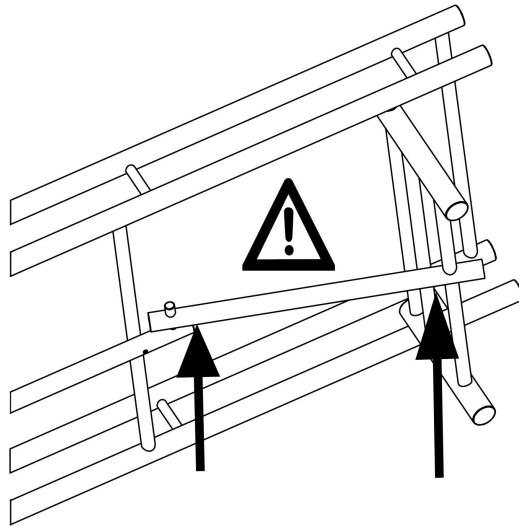

INSTRUCTION

Daybed, Nature, Bamboo

82040936

INSTRUCTION

Step 1

Step 2

Finished

120 kgs / 267lbs