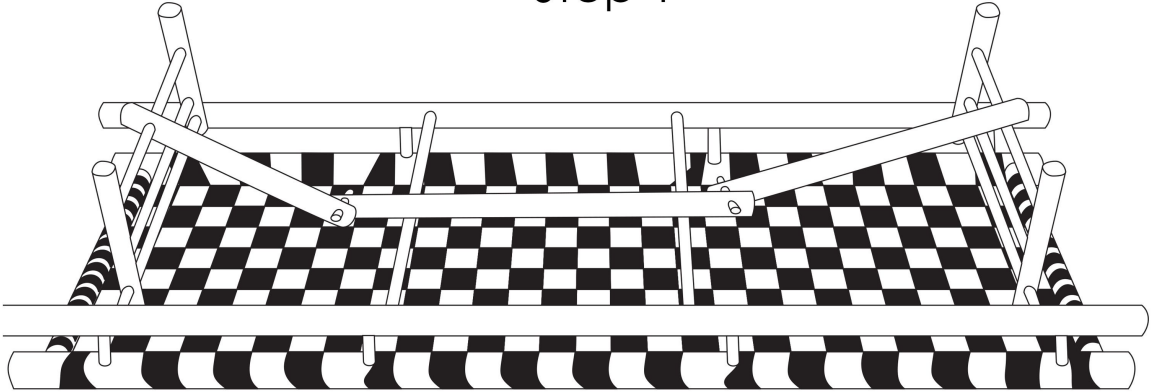

INSTRUCTION

Daybed, Nature, Bamboo

82040936

INSTRUCTION

Step 1

Step 2

Finished

120 kgs / 267lbs