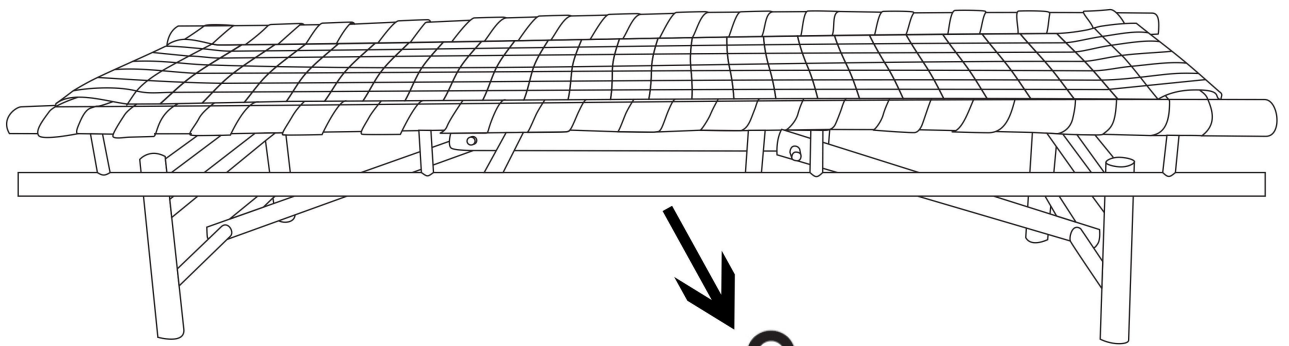

INSTRUCTION

Daybed, Nature, Bamboo

82040936

INSTRUCTION

Step 1

Step 2

Finished

120 kgs / 267lbs