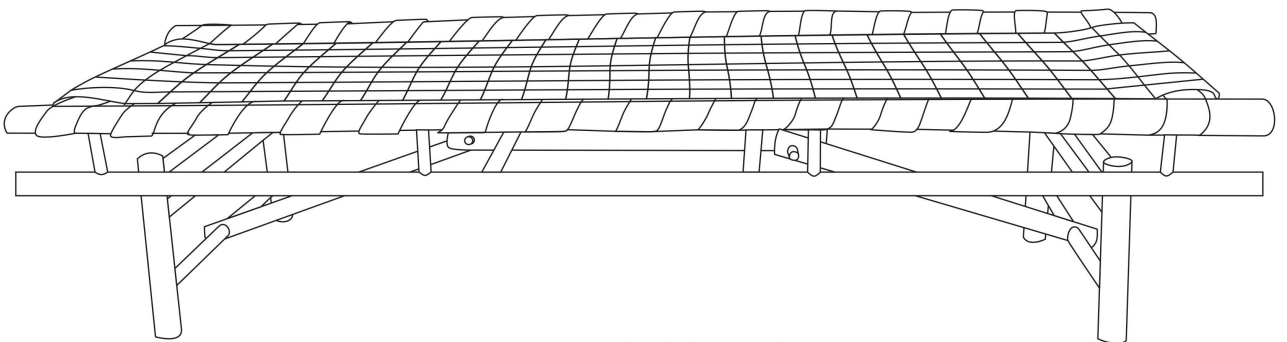

INSTRUCTION

Daybed, Nature, Bamboo

82040936

INSTRUCTION

Step 1

Step 2

Finished

120 kgs / 267lbs