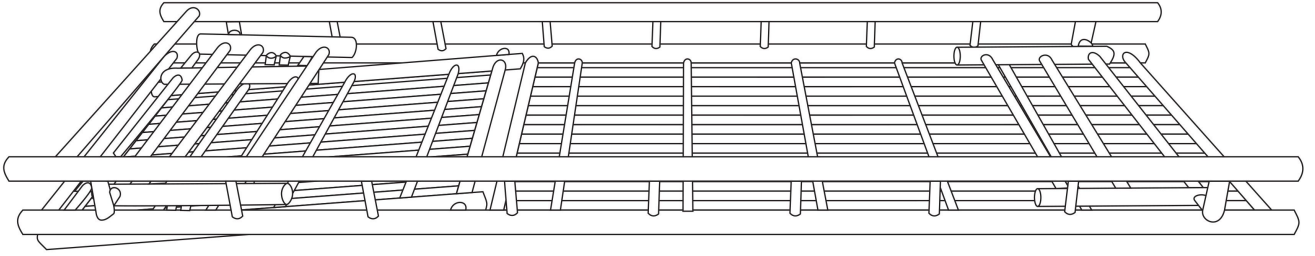

INSTRUCTION
Daybed, Nature, Bamboo
82040934

INSTRUCTION

Step 1

Step 2

Finished

160 kgs / 353lbs