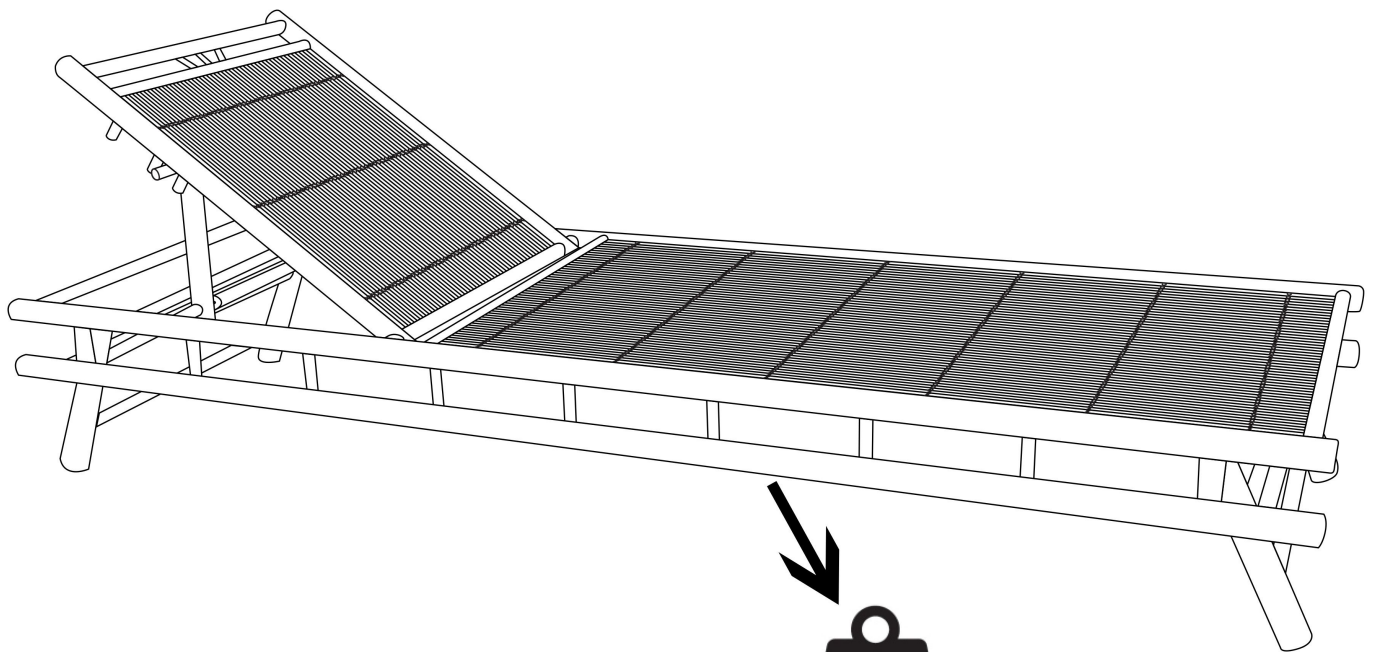

INSTRUCTION
Daybed, Nature, Bamboo
82040934

INSTRUCTION

Step 1

Step 2

Finished

160 kgs / 353lbs