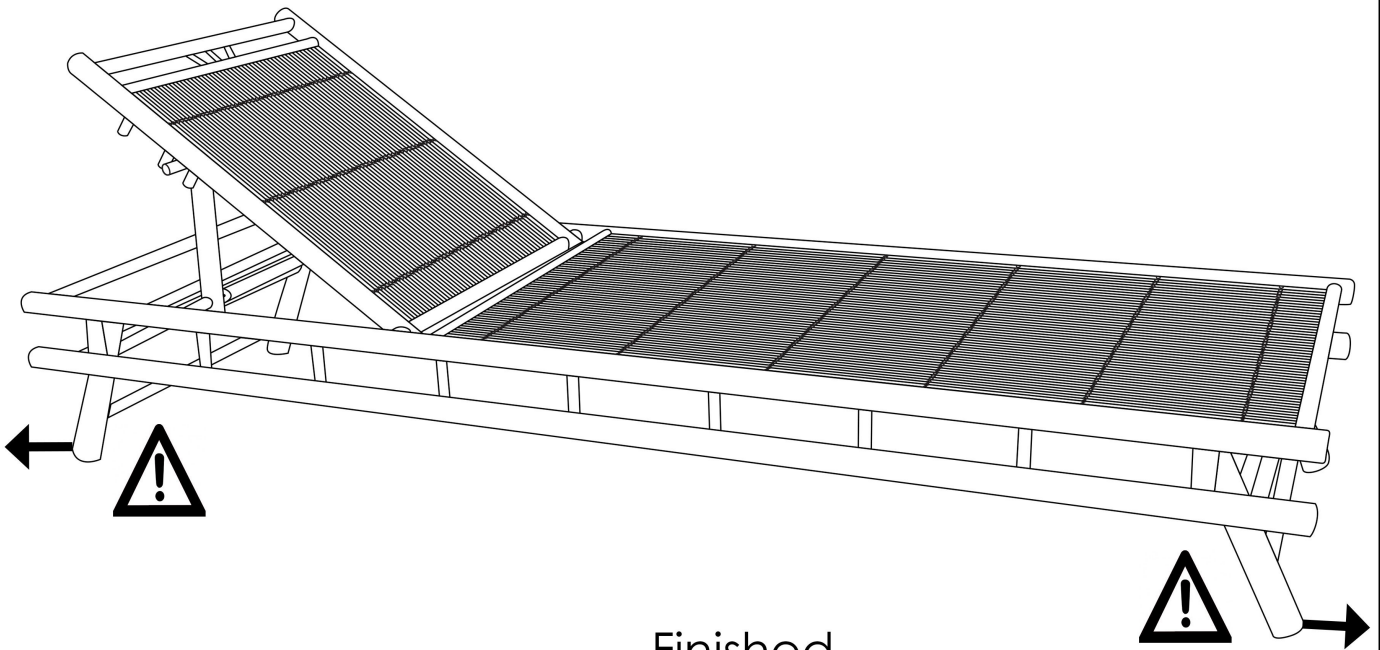

INSTRUCTION
Daybed, Nature, Bamboo
82040934

INSTRUCTION

Step 1

Step 2

Finished

160 kgs / 353lbs