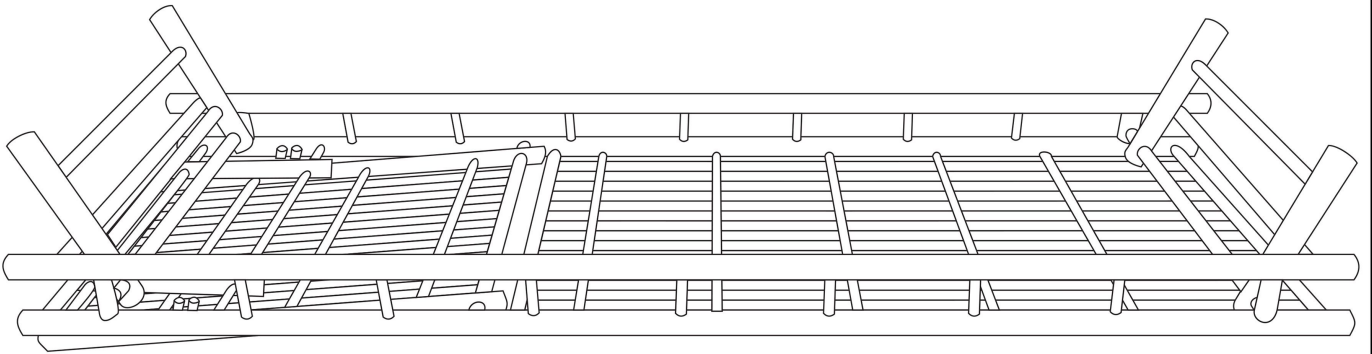

INSTRUCTION
Daybed, Nature, Bamboo
82040934

INSTRUCTION

Step 1

Step 2

Finished

160 kgs / 353lbs