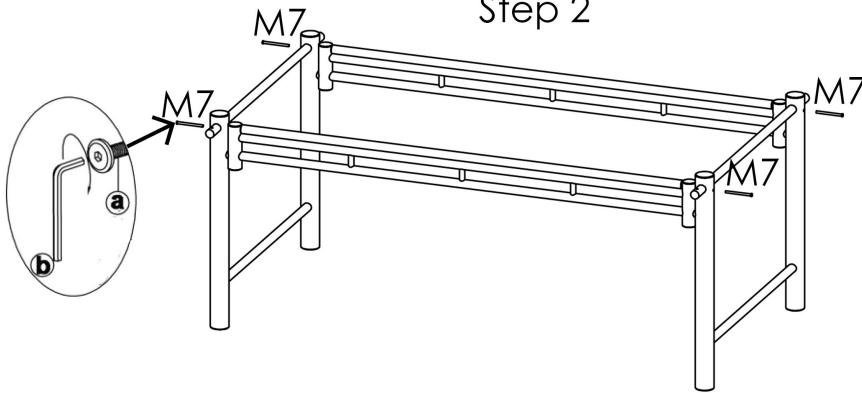

ASSEMBLY INSTRUCTION
Dining Table, Nature, Bamboo
82047331

ASSEMBLY INSTRUCTION
Dining Table, Nature, Bamboo
82047331

All products are handmade, therefore always follow the number instructions on the furniture.

***Bloomingville**[®]
-EVER CHANGING HOMES

Component list

M7x90 | 4 pcs

M6x50 | 4 pcs

1 pc

2 pcs

2 pcs

1 pc

INSTRUCCION

Step 1

Step 2

Step 3

Step 4

Finished

160 kgs / 353 lbs