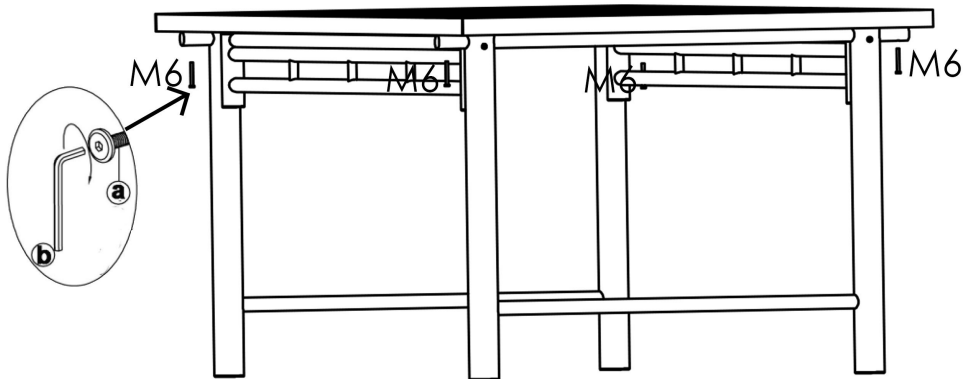

ASSEMBLY INSTRUCTION
Dining Table, Nature, Bamboo
82047331

ASSEMBLY INSTRUCTION
Dining Table, Nature, Bamboo
82047331

All products are handmade, therefore always follow the number instructions on the furniture.

INSTRUCCION

Step 1

Step 2

Step 3

Step 4

Finished

160 kgs / 353 lbs