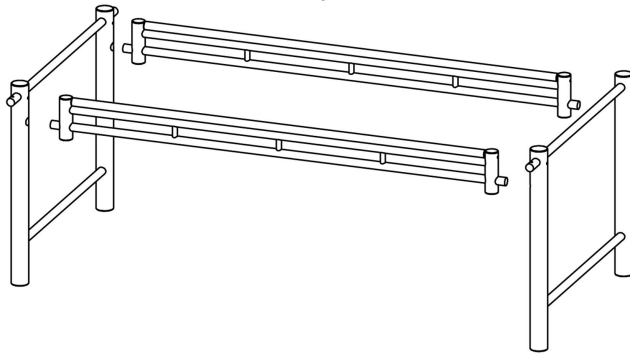

ASSEMBLY INSTRUCTION
Dining Table, Nature, Bamboo
82047331

ASSEMBLY INSTRUCTION
Dining Table, Nature, Bamboo
82047331

All products are handmade, therefore always follow the number instructions on the furniture.

***Bloomingville**[®]
-EVER CHANGING HOMES

Component list

M7x90 | 4 pcs

M6x50 | 4 pcs

1 pc

2 pcs

2 pcs

1 pc

INSTRUCCION

Step 1

Step 2

Step 3

Step 4

Finished

160 kgs / 353 lbs