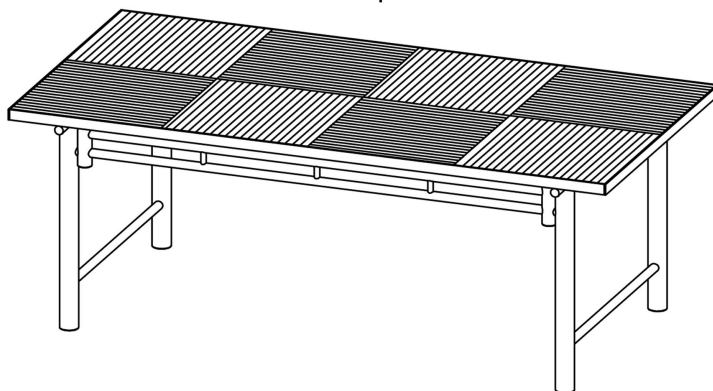

ASSEMBLY INSTRUCTION
Dining Table, Nature, Bamboo
82047331

ASSEMBLY INSTRUCTION
Dining Table, Nature, Bamboo
82047331

All products are handmade, therefore always follow the number instructions on the furniture.

INSTRUCCION

Step 1

Step 2

Step 3

Step 4

Finished

160 kgs / 353 lbs