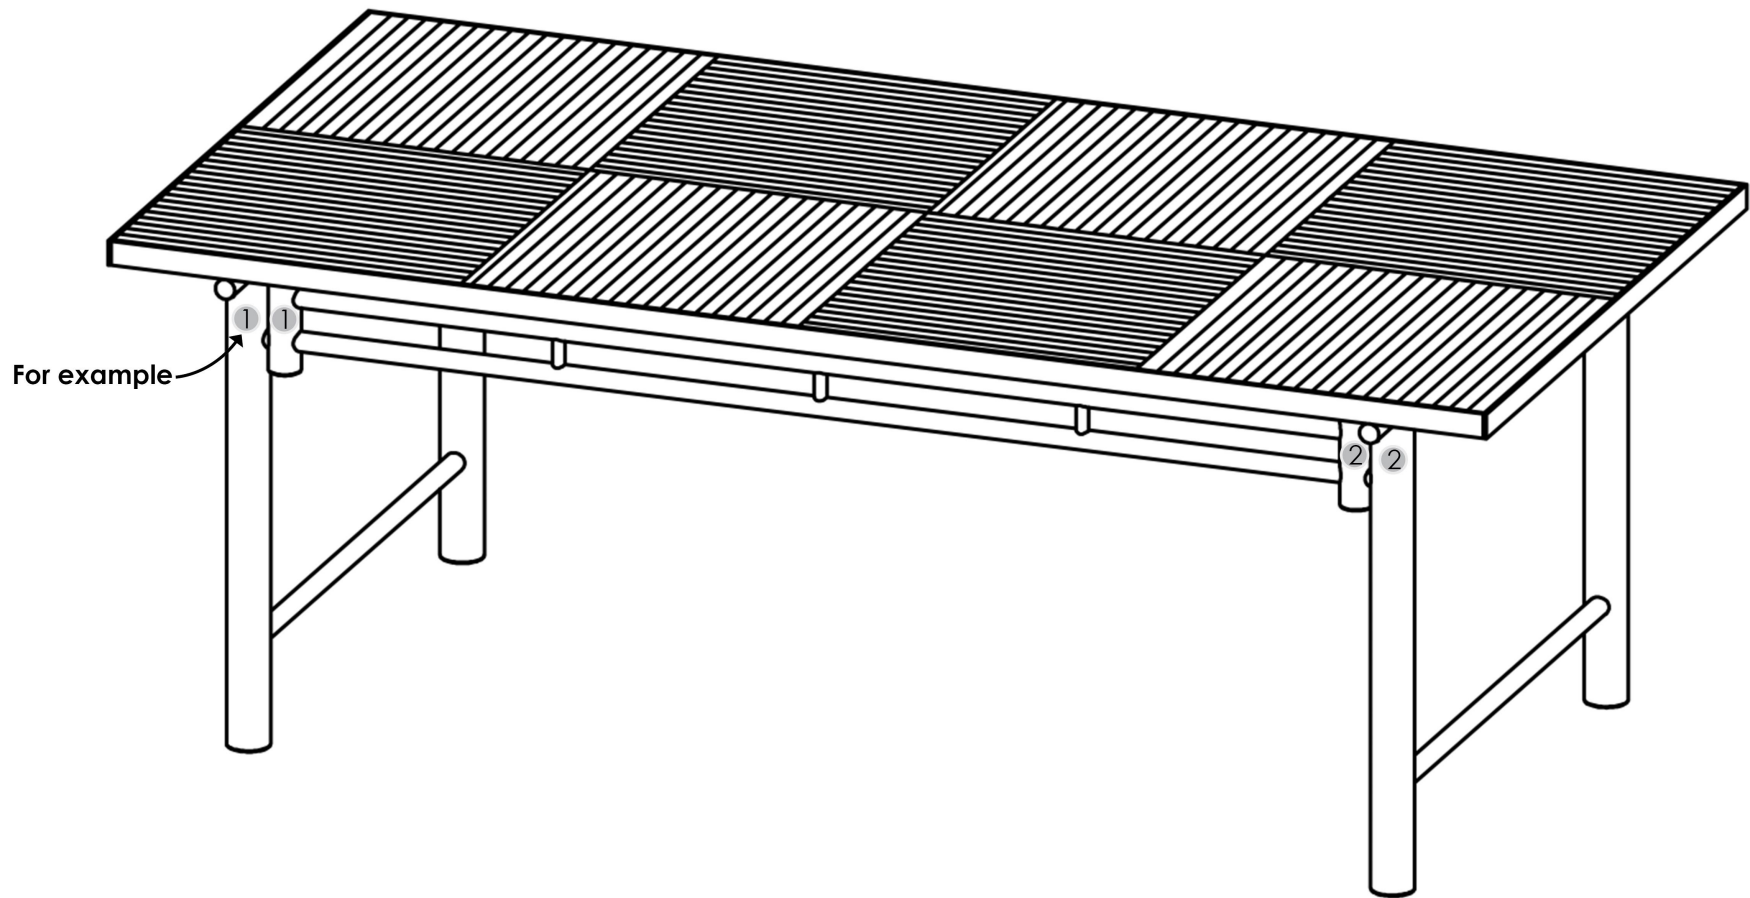

ASSEMBLY INSTRUCTION
Dining Table, Nature, Bamboo
82047331

ASSEMBLY INSTRUCTION
Dining Table, Nature, Bamboo
82047331

All products are handmade, therefore always follow the number instructions on the furniture.

***Bloomingville**[®]
-EVER CHANGING HOMES

Component list

M7x90 | 4 pcs

M6x50 | 4 pcs

1 pc

2 pcs

2 pcs

1 pc

INSTRUCCION

Step 1

Step 2

Step 3

Step 4

Finished

160 kgs / 353 lbs