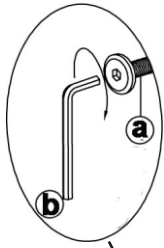

# ASSEMBLY INSTRUCTION

Lounge, Nature, Bamboo

82040932

All products are handmade, therefore always follow the number instructions on the furniture.

# Component List

x 12pcs

x 1pc

x 2pcs

x 2pcs

x 1pc

x 1pc

x 1pc

# INSTRUCTION

Step 1

Step 2

Step 3

Step 4

Finished

120 kgs / 267 lbs