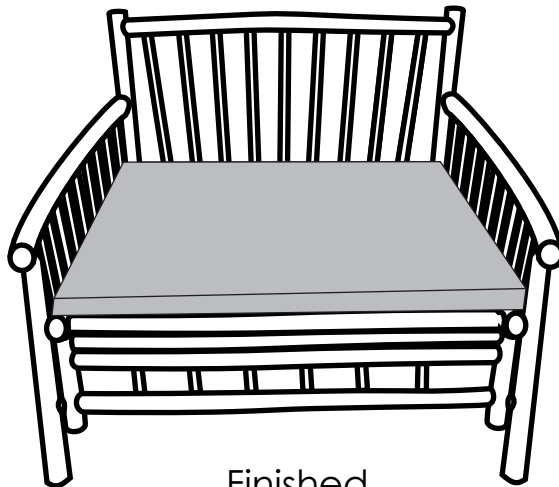

# ASSEMBLY INSTRUCTION

Lounge, Nature, Bamboo

82040932

All products are handmade, therefore always follow the number instructions on the furniture.

# INSTRUCTION

Step 1

Step 2

Step 3

Step 4

Finished

120 kgs / 267 lbs