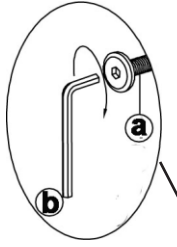

# ASSEMBLY INSTRUCTION

Lounge, Nature, Bamboo

82040932

All products are handmade, therefore always follow the number instructions on the furniture.

# Component List

x 12pcs

x 1pc

x 2pcs

x 2pcs

x 1pc

x 1pc

x 1pc

# INSTRUCTION

Step 1

Step 2

Step 3

Step 4

Finished

120 kgs / 267 lbs