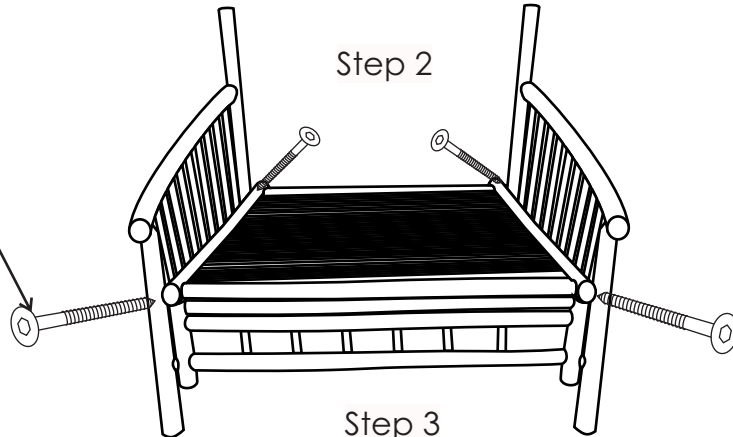

# ASSEMBLY INSTRUCTION

Lounge, Nature, Bamboo

82040932

All products are handmade, therefore always follow the number instructions on the furniture.

# Component List

x 12pcs

x 1pc

x 2pcs

x 2pcs

x 1pc

x 1pc

x 1pc

# INSTRUCTION

Step 1

Step 2

Step 3

Step 4

Finished

120 kgs / 267 lbs