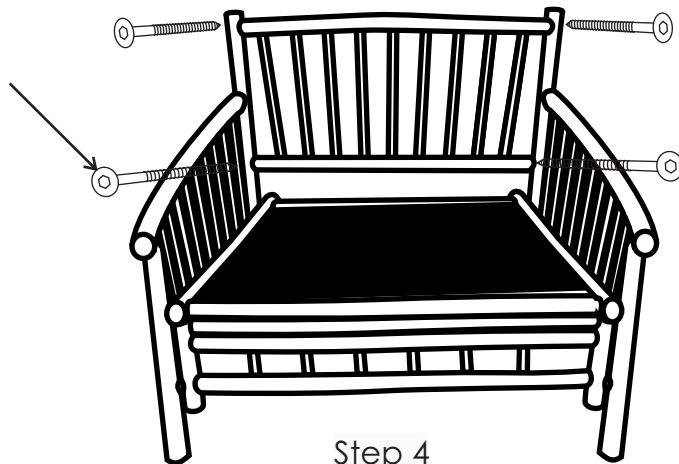

# ASSEMBLY INSTRUCTION

Lounge, Nature, Bamboo

82040932

All products are handmade, therefore always follow the number instructions on the furniture.

# INSTRUCTION

Step 1

Step 2

Step 3

Step 4

Finished

120 kgs / 267 lbs