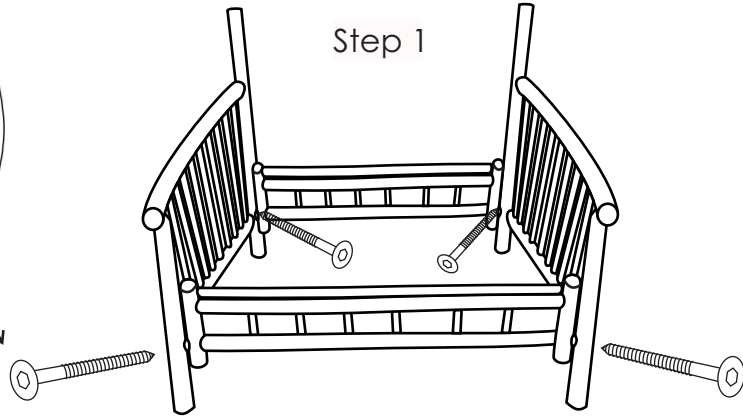

# ASSEMBLY INSTRUCTION

Lounge, Nature, Bamboo

82040932

All products are handmade, therefore always follow the number instructions on the furniture.

# Component List

x 12pcs

x 1pc

x 2pcs

x 2pcs

x 1pc

x 1pc

x 1pc

# INSTRUCTION

Step 1

Step 2

Step 3

Step 4

Finished

120 kgs / 267 lbs