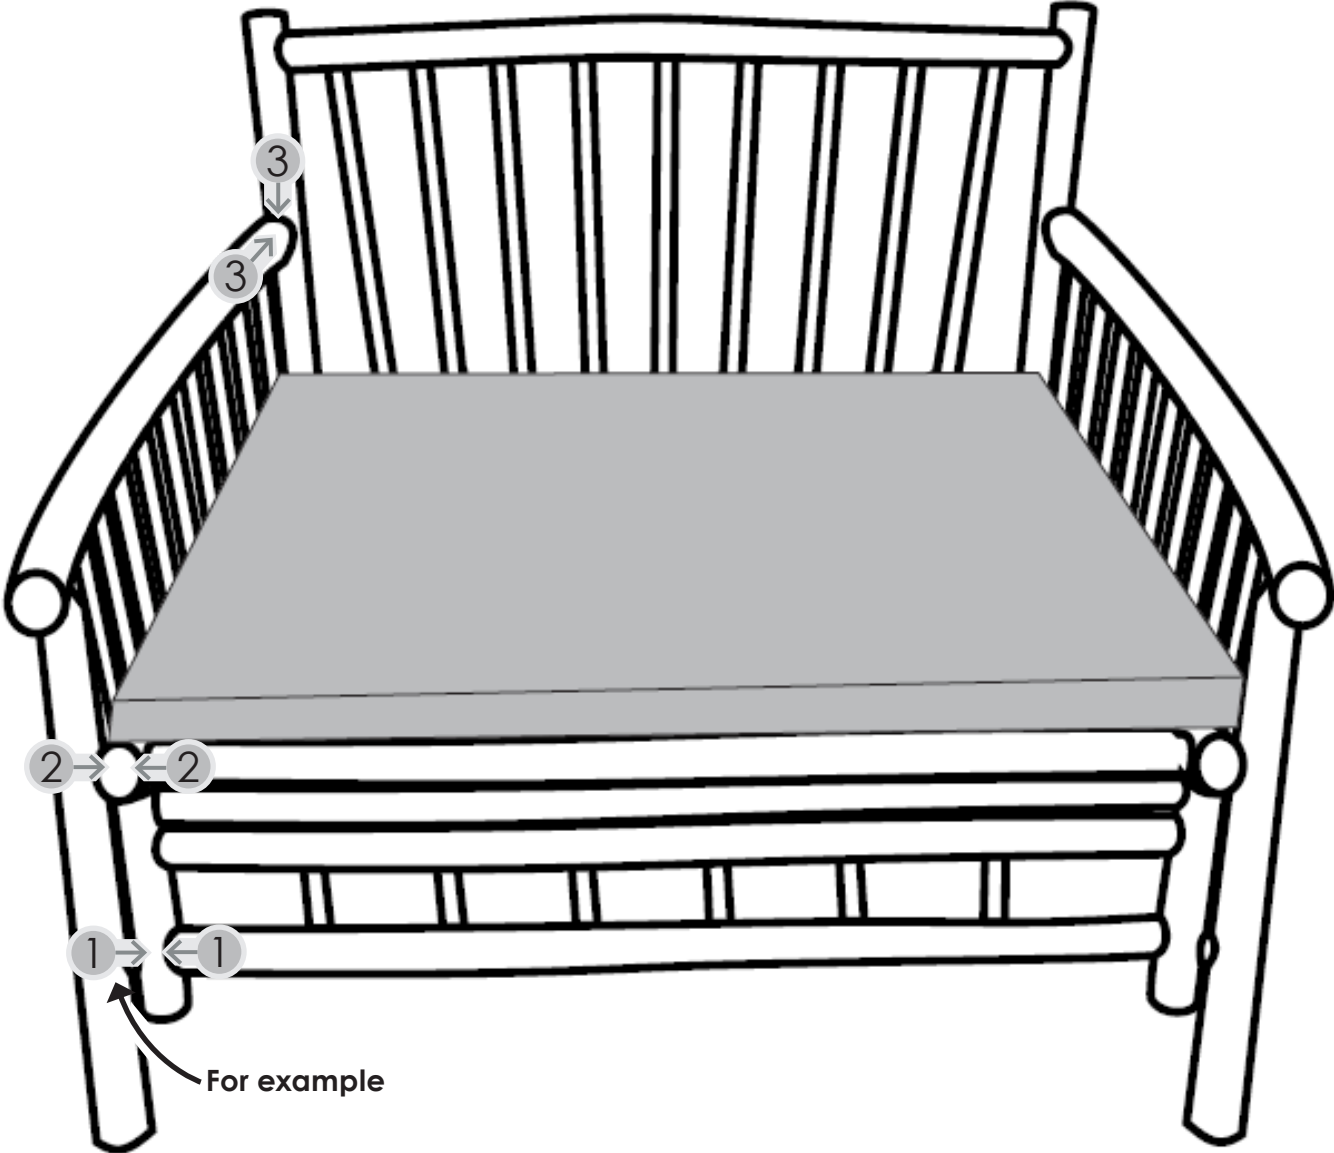

# ASSEMBLY INSTRUCTION

Lounge, Nature, Bamboo

82040932

# ASSEMBLY INSTRUCTION

Lounge, Nature, Bamboo

82040932

All products are handmade, therefore always follow the number instructions on the furniture.