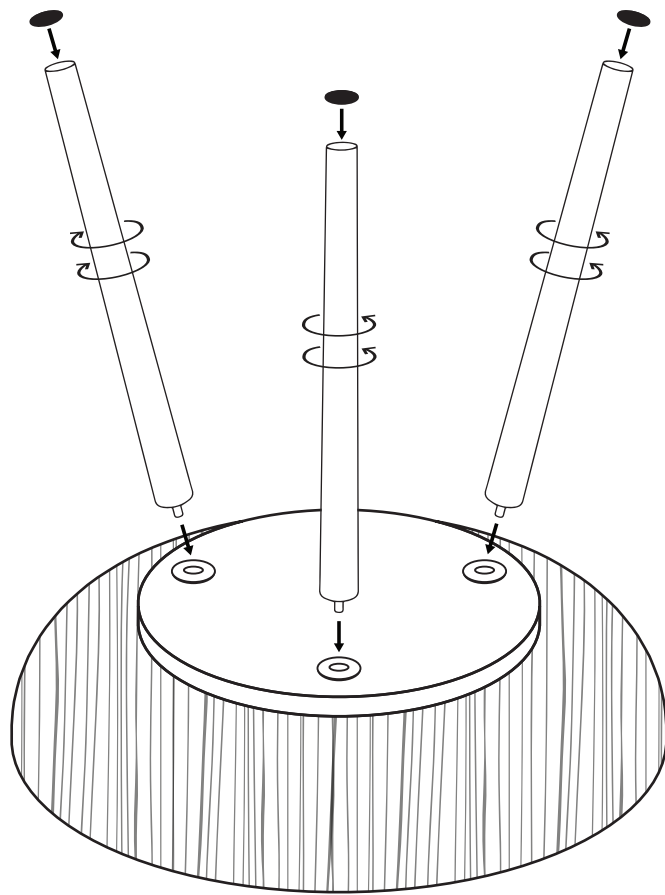

ASSEMBLY INSTRUCTION

Ronda coffee table, natural Oak

82041685

COMPONENT LIST

1 PCS

3 PCS

INSTRUCTION
Step 1

INSTRUCTION
Step 2