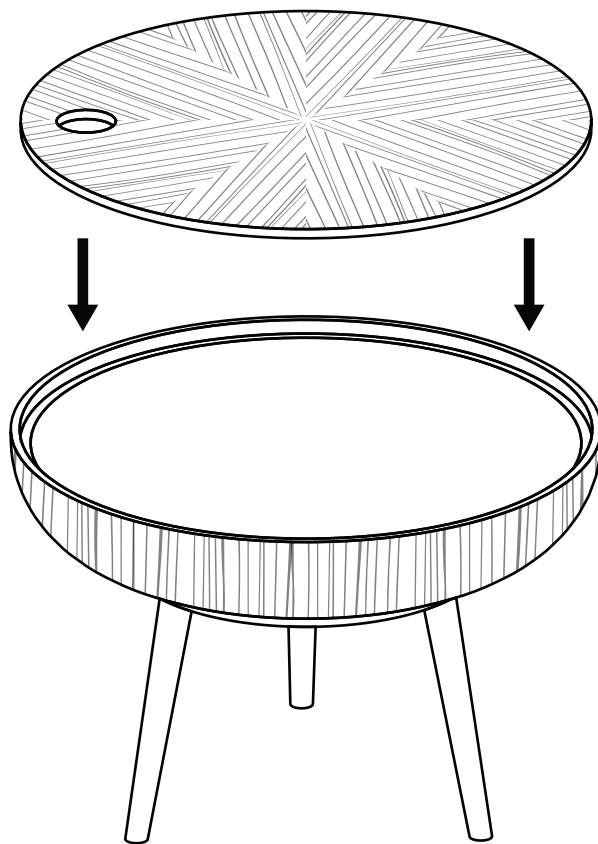

ASSEMBLY INSTRUCTION

Ronda coffee table, natural Oak

82041685

COMPONENT LIST

1 PCS

3 PCS

INSTRUCTION
Step 1

INSTRUCTION
Step 2

INSTRUCTION
Step 3

INSTRUCTION
Finished