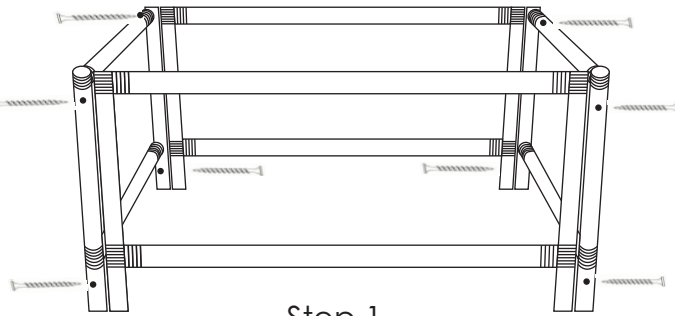

ASSEMBLY INSTRUCTION
Coffee Table, Nature, Bamboo
82040935

ASSEMBLY INSTRUCTION

Coffee Table, Nature, Bamboo
82040935

All products are handmade, therefore always follow the number instructions on the furniture.

Component List

x 12pcs

,1pc

,1pc

,2pcs

,2pcs

INSTRUCTION

Step 1