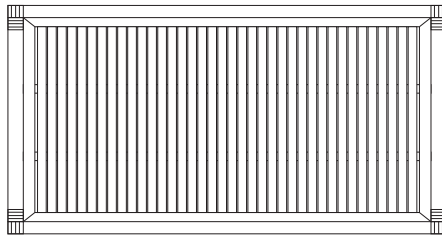

ASSEMBLY INSTRUCTION
Coffee Table, Nature, Bamboo
82040935

ASSEMBLY INSTRUCTION

Coffee Table, Nature, Bamboo
82040935

All products are handmade, therefore always follow the number instructions on the furniture.

Component List

x 12pcs

,1pc

,1pc

,2pcs

,2pcs

INSTRUCTION

Step 1