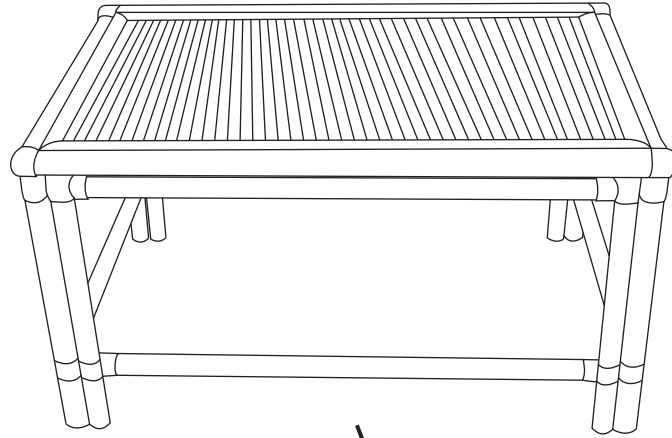

Finished

30 kgs / 66.5 lbs