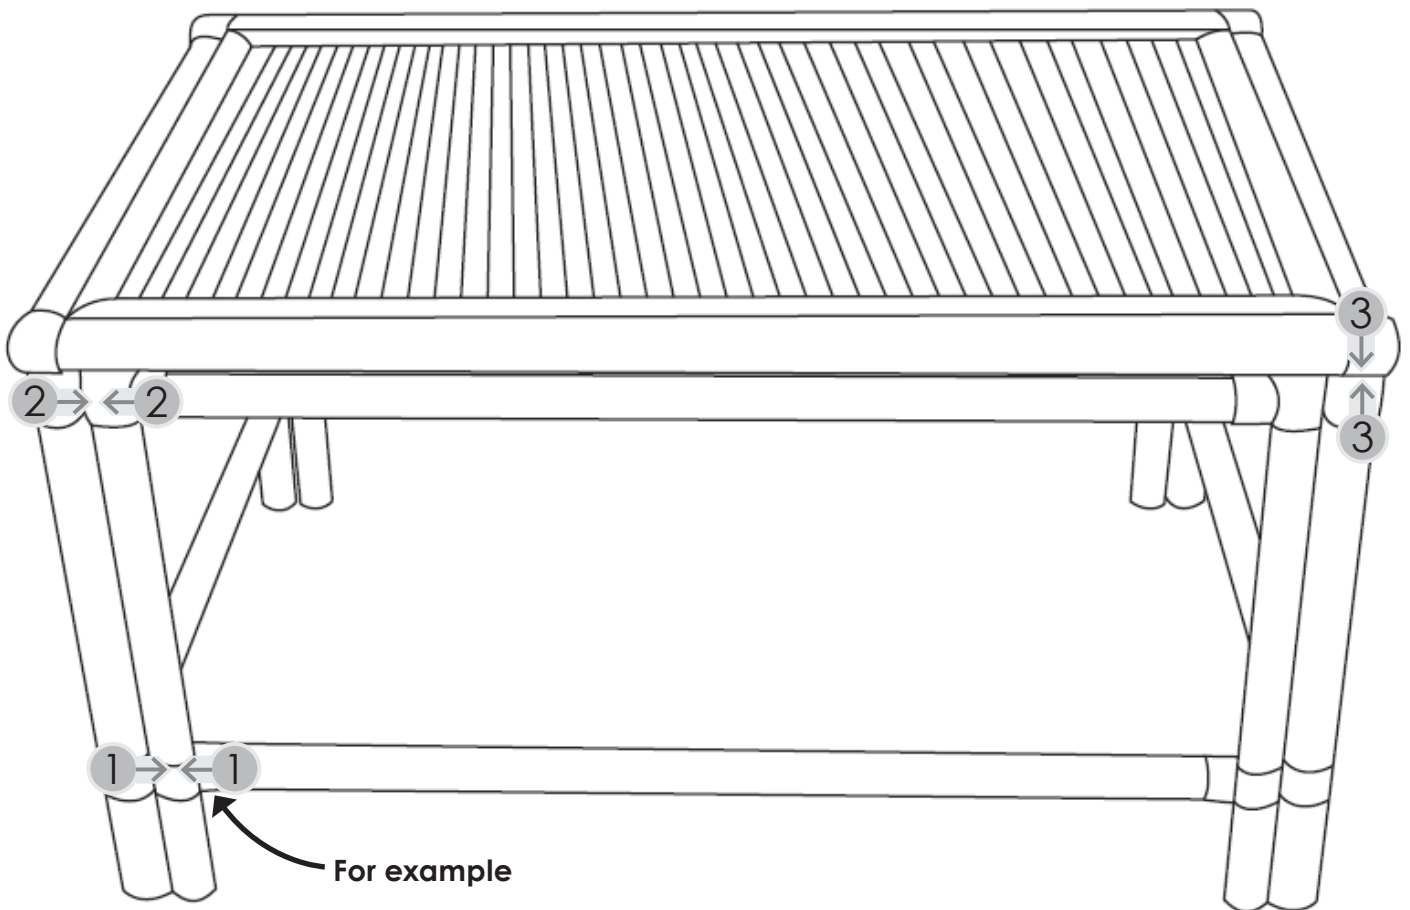

ASSEMBLY INSTRUCTION
Coffee Table, Nature, Bamboo
82040935

ASSEMBLY INSTRUCTION

Coffee Table, Nature, Bamboo
82040935

All products are handmade, therefore always follow the number instructions on the furniture.

Component List

x 12pcs

,1pc

,1pc

,2pcs

,2pcs

INSTRUCTION

Step 1

Step 2

Finished

30 kgs / 66.5 lbs