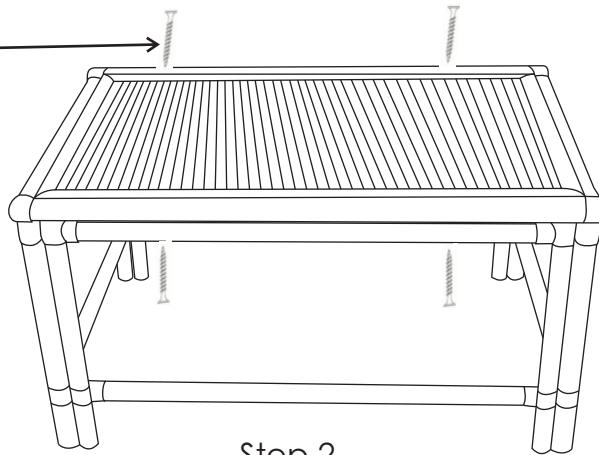

ASSEMBLY INSTRUCTION
Coffee Table, Nature, Bamboo
82040935

ASSEMBLY INSTRUCTION

Coffee Table, Nature, Bamboo
82040935

All products are handmade, therefore always follow the number instructions on the furniture.

Component List

x 12pcs

,1pc

,1pc

,2pcs

,2pcs

INSTRUCTION

Step 1

Step 2

Finished

30 kgs / 66.5 lbs