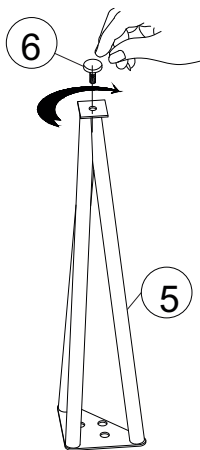

ASSEMBLY INSTRUCTION

Coffee Table, Grey, Concrete

50255211

Component List

x12pcs

x12pcs

x1pc

x1pc

x4pcs

x4pcs

x1pc

INSTRUCTION

Step 1

Step 2

Step 3

Finished

30kg/66.1 lbs