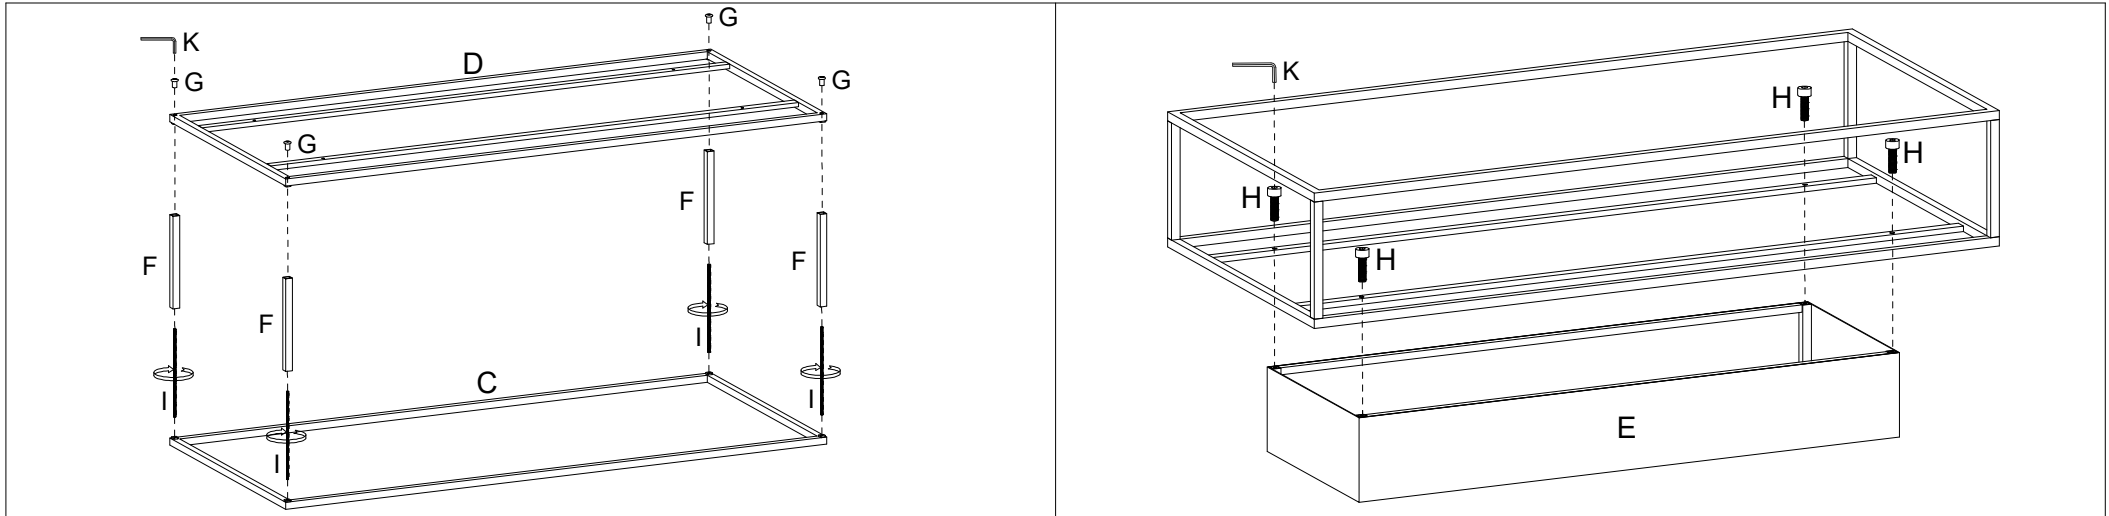

Art No	Description
88888-999	SP - Maglehem Sofa Table - Screw set
88888-1000	SP - Maglehem Sofa Table - Plastic Feet
88888-1001	SP - Maglehem Sofa Table - Glass top (top Shelf)
88888-1002	SP - Maglehem Sofa Table - Glass top (Bottom Shelf)

furniture/fashion
Design by Daniel Johansson & Laila Bagge

VENTURE DESIGN
HOME & INTERIOR

15015-180

A		1	88888-1001
B		1	88888-1002
C		1	
D		1	
E		1	
F		4	
G		4	88888-999
H		4	88888-999
I		4	88888-999
J		16	88888-999
K		1	88888-999