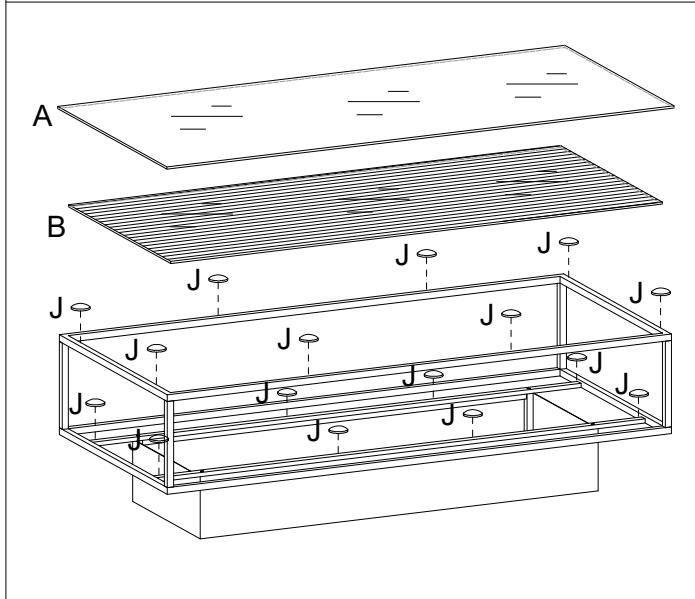

Art No	Description
88888-999	SP - Maglehem Sofa Table - Screw set
88888-1000	SP - Maglehem Sofa Table - Plastic Feet
88888-1001	SP - Maglehem Sofa Table - Glass top (top Shelf)
88888-1002	SP - Maglehem Sofa Table - Glass top (Bottom Shelf)

furniture/fashion
Design by Daniel Johansson & Laila Bagge

VENTURE DESIGN
HOME & INTERIOR

15015-180

A		1	88888-1001
B		1	88888-1002
C		1	
D		1	
E		1	
F		4	
G		4	88888-999
H		4	88888-999
I		4	88888-999
J		16	88888-999
K		1	88888-999