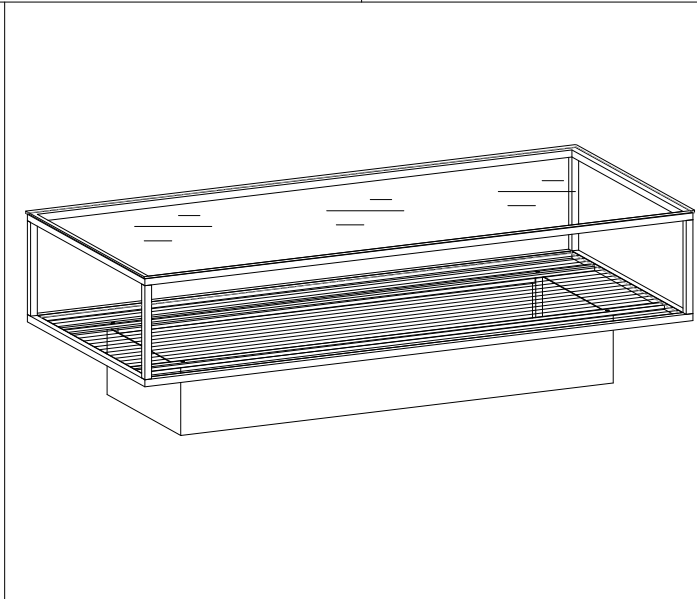

Art No	Description
88888-999	SP - Maglehem Sofa Table - Screw set
88888-1000	SP - Maglehem Sofa Table - Plastic Feet
88888-1001	SP - Maglehem Sofa Table - Glass top (top Shelf)
88888-1002	SP - Maglehem Sofa Table - Glass top (Bottom Shelf)

furniture/fashion
Design by Daniel Johansson & Laila Bagge

VENTURE DESIGN
HOME & INTERIOR

15015-180

A		1	88888-1001
B		1	88888-1002
C		1	
D		1	
E		1	
F		4	
G		4	88888-999
H		4	88888-999
I		4	88888-999
J		16	88888-999
K		1	88888-999