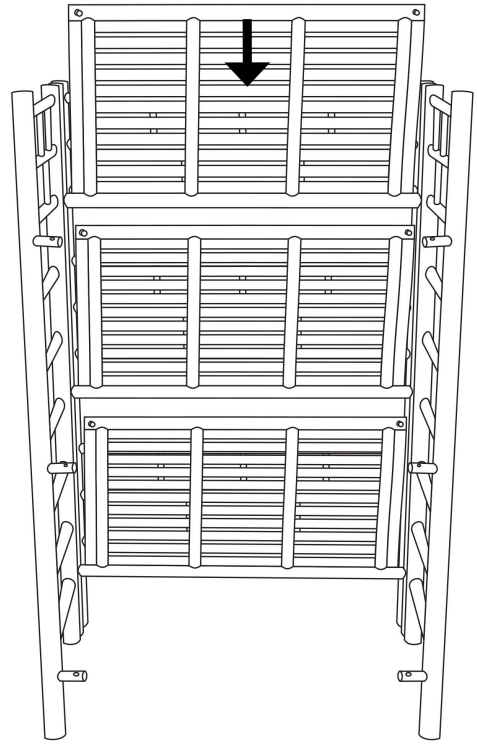

# INSTRUCTION

Bookcase, Nature, Bamboo  
82040930

# INSTRUCTION

Step 1

Step 2

Finished

Optional

**20 kgs / 44lbs**