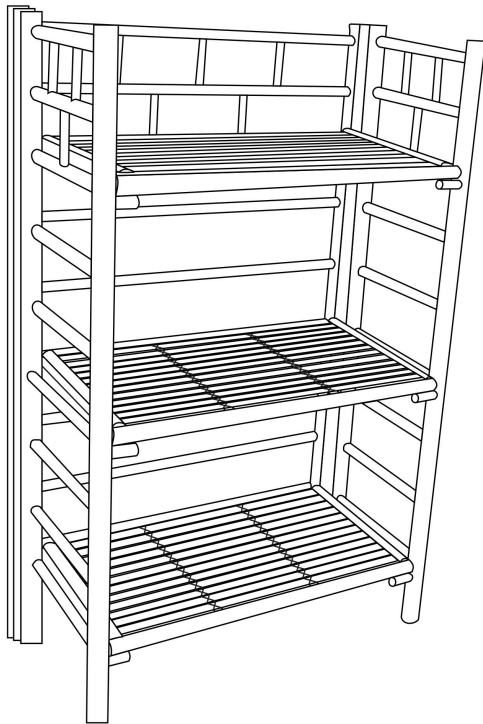

# INSTRUCTION

Bookcase, Nature, Bamboo  
82040930

# INSTRUCTION

Step 1

Step 2

Finished

Optional

**20 kgs / 44lbs**