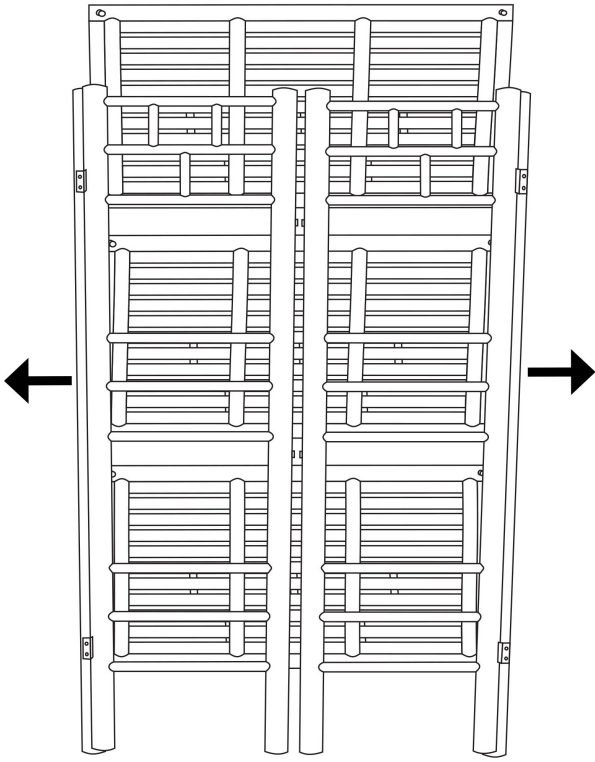

# INSTRUCTION

Bookcase, Nature, Bamboo  
82040930

# INSTRUCTION

Step 1

Step 2

Finished

Optional

**20 kgs / 44lbs**