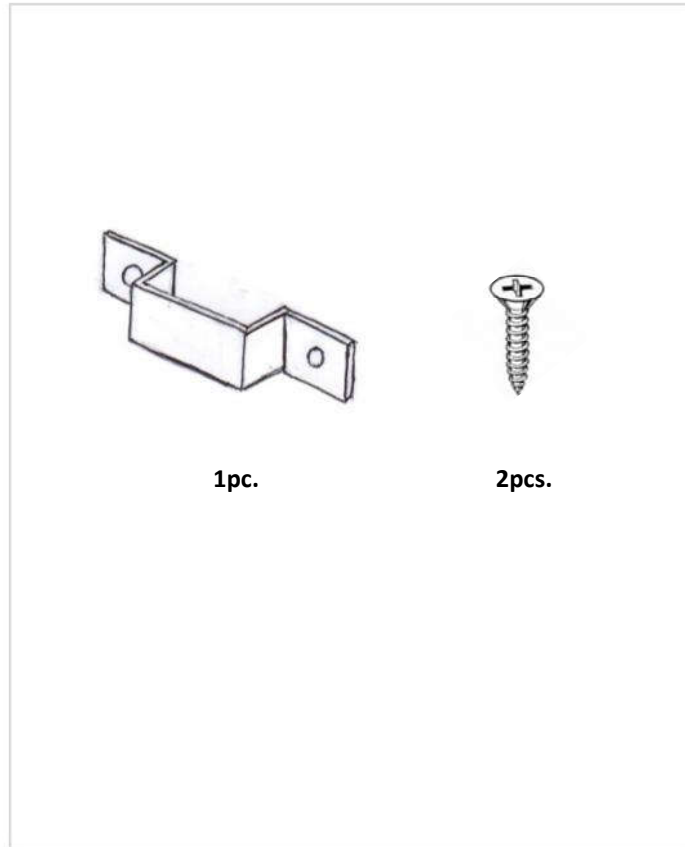

ASSEMBLY INSTRUCTION

Woven Giraffe Shelf

82048132

COMPONENT LIST

Bloomington

INSTRUCTION
Step 1

Bloomington

INSTRUCTION
Step 2