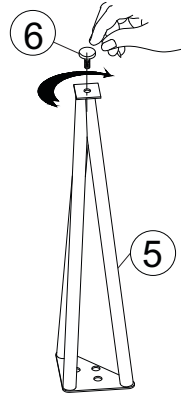

INSTRUCTION

Step 1