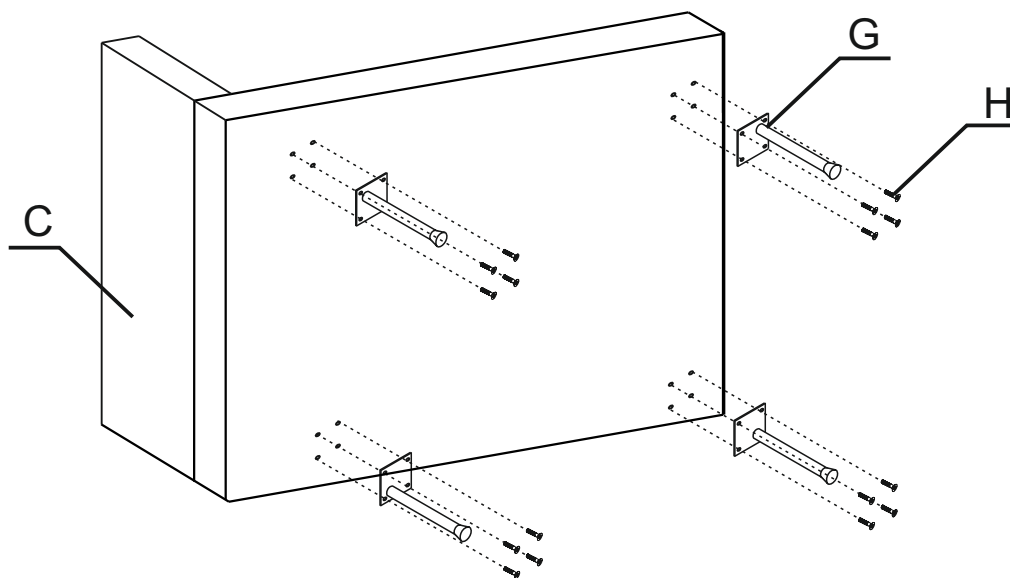

Sunderland 2-seater+chaise

Sunderland 2-seater+chaise

80 X 80 X 200 mm

4 X 20 mm

G X 10

H X 40

Sunderland 2-seater+chaise

1