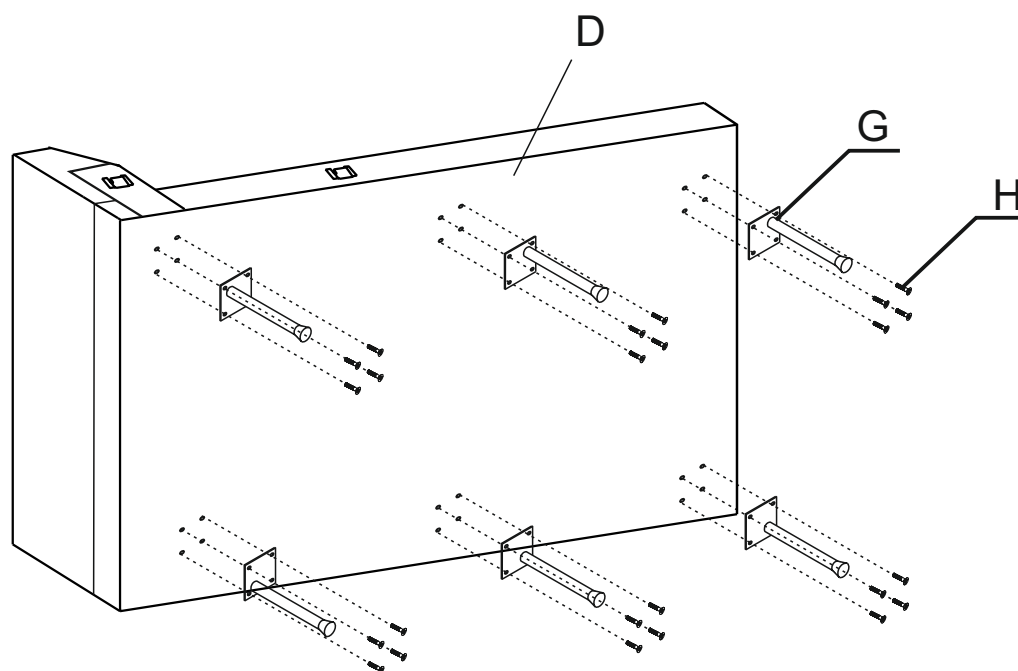

Sunderland 2-seater+chaise

1

2