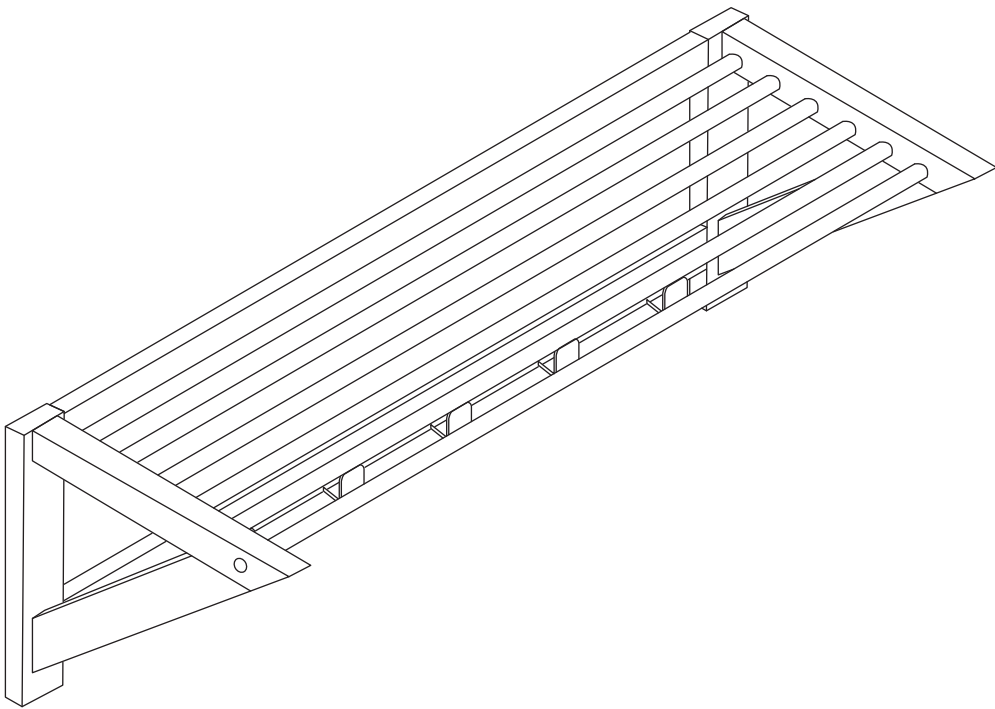

ASSEMBLY INSTRUCTION

CONFETTI HAT RACK STAINLESS STEEL

ROWICO

H O M E

<p>Ax1</p>	<p>Bx1</p>	<p>Cx1</p>	
<p>Dx2</p>		<p>Ex4</p>	
<p>Fx4</p>	<p>Gx4</p>	<p>Hx1</p>	<p>Ix4</p>

1

2