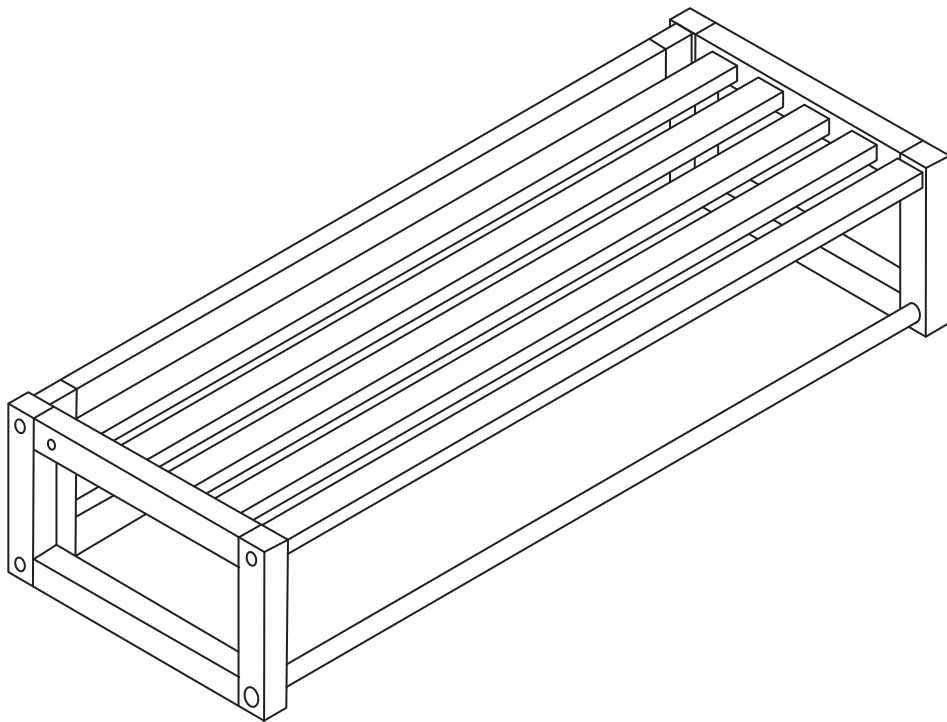

ASSEMBLY INSTRUCTION

CONFETTI HAT RACK 80 WOOD

ROWICO

H O M E

<p>Ax1</p>	<p>Bx1</p>	<p>Cx2</p>		
<p>Dx3</p>		<p>Ex1</p>		
<p>Fx1</p>	<p>Gx8</p>	<p>Hx2</p>	<p>Ix1</p>	<p>Jx16</p>

1