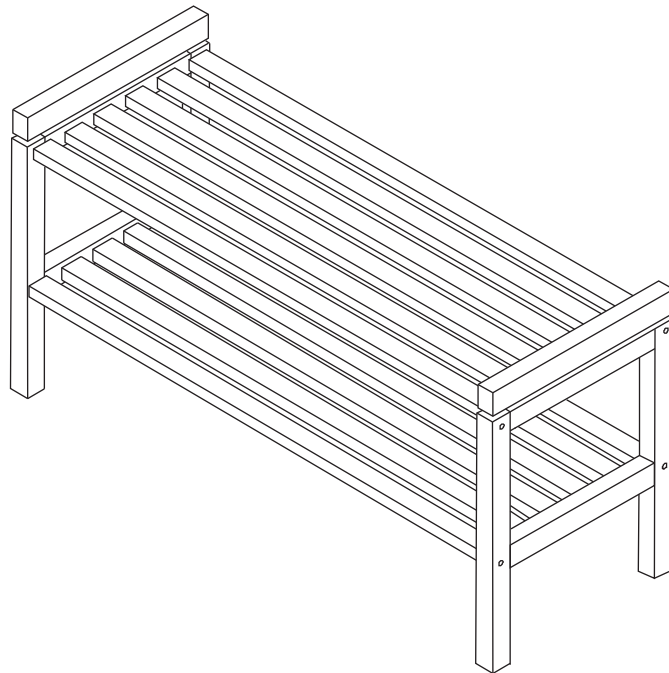

ASSEMBLY INSTRUCTION

CONFETTI SHOE RACK 80CM

ROWICO

H O M E