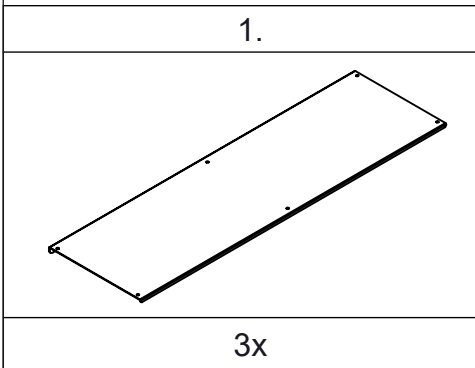

Assembly Instruction SHELF LYDNEY - 1622784

Jotex

MAX LOAD: 10KG