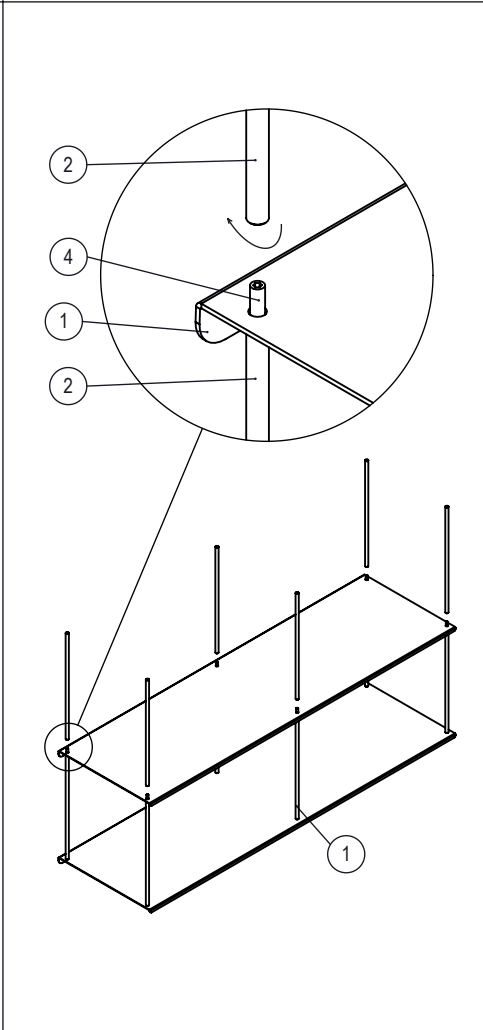

Assembly Instruction SHELF LYDNEY - 1622784

Jotex

MAX LOAD: 10KG