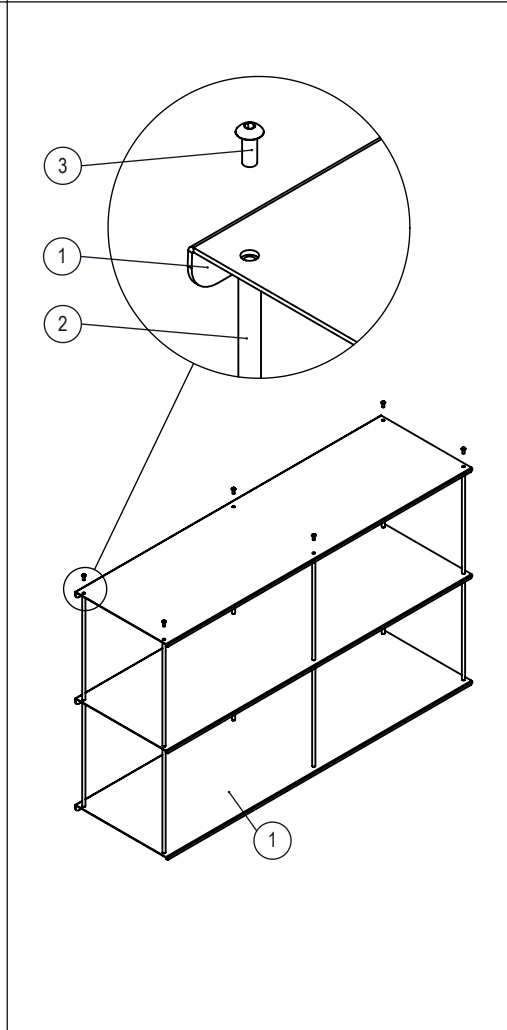

Assembly Instruction SHELF LYDNEY - 1622784

Jotex

MAX LOAD: 10KG