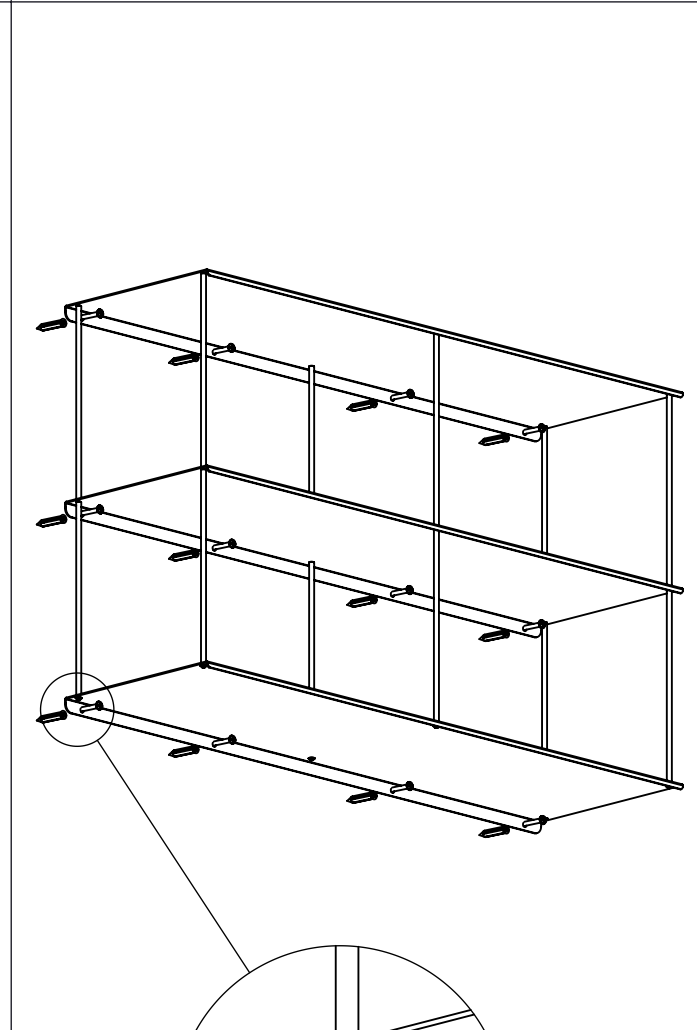

Assembly Instruction SHELF LYDNEY - 1622784

Jotex

MAX LOAD: 10KG