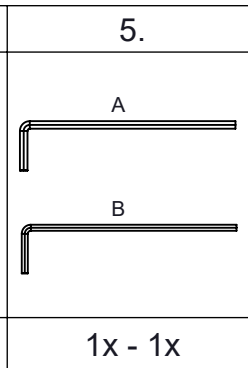

Assembly Instruction SHELF LYDNEY - 1622784

Jotex

MAX LOAD: 10KG