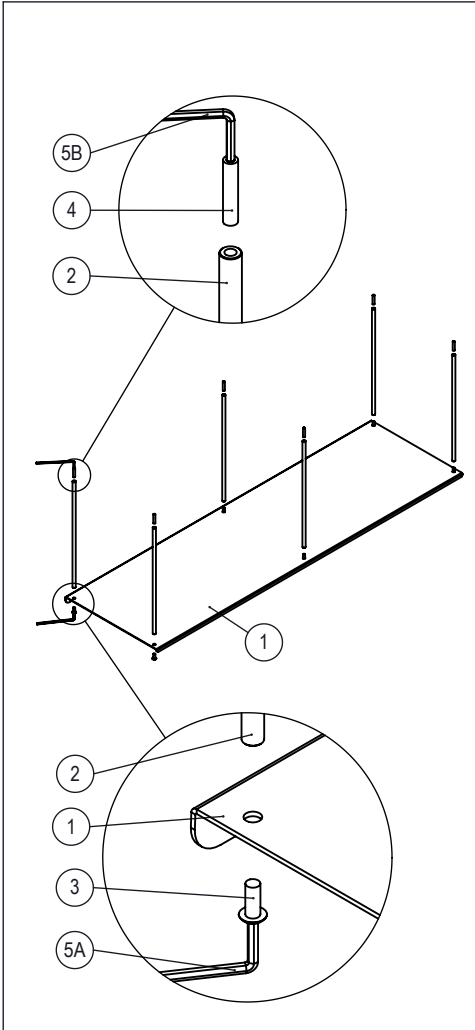

Assembly Instruction SHELF LYDNEY - 1622784

Jotex

MAX LOAD: 10KG