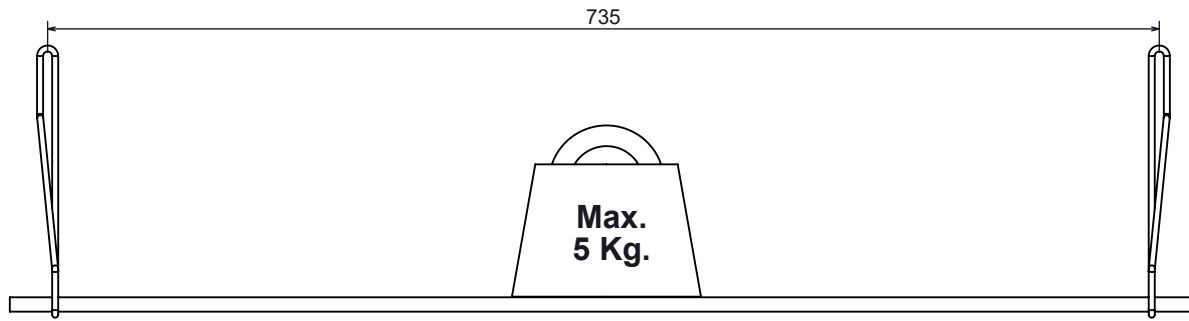

Assembly Instruction SHELF LARGE WREXHAM - 1622788

Jotex