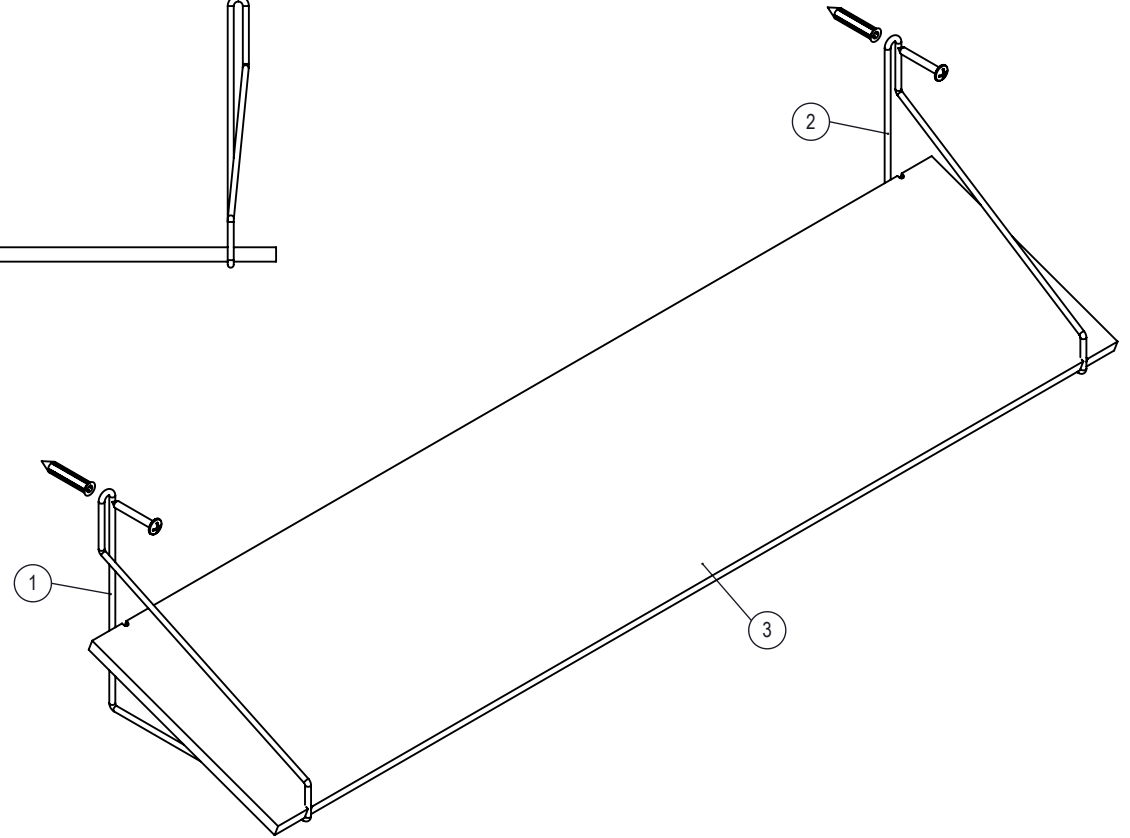

# Assembly Instruction SHELF LARGE WREXHAM - 1622788

# Jotex

1.

1x

2.

1x

3.

1x