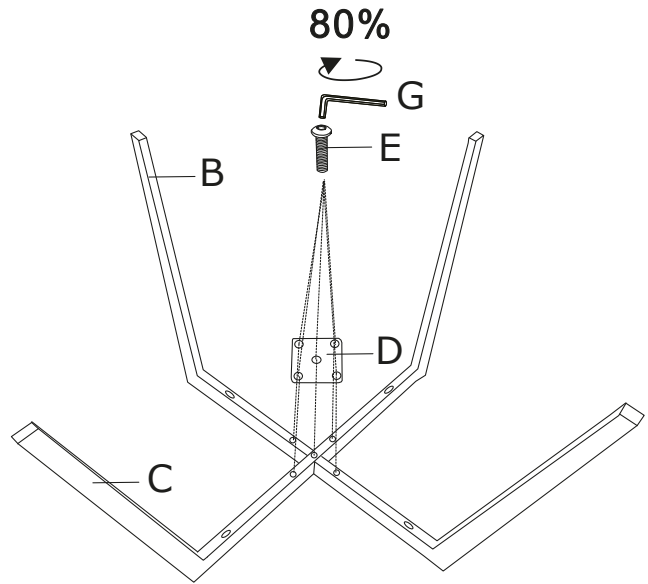

ASSEMBLY INSTRUCTION

BOLTON ARM CHAIR

ROWICO

HOME

<p>Ax1</p> 	<p>Dx1</p> 
<p>Bx1</p> 	<p>Ex5 M6×30mm</p> <p>Fx4 M6×40mm</p>
<p>Cx1</p> 	<p>Gx1</p>  <p>Hx4</p> 

①

②

③