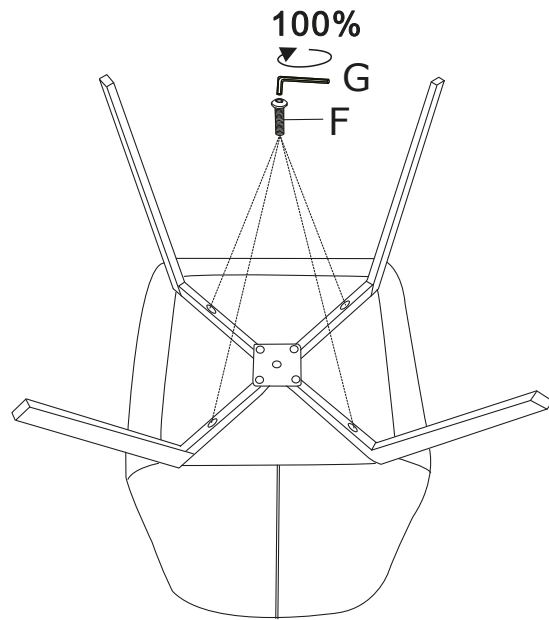

ASSEMBLY INSTRUCTION

BOLTON ARM CHAIR

ROWICO

HOME

<p>Ax1</p> 	<p>Dx1</p> 
<p>Bx1</p> 	<p>Ex5 M6×30mm</p> <p>Fx4 M6×40mm</p>
<p>Cx1</p> 	<p>Gx1</p>  <p>Hx4</p> 

①

②

③