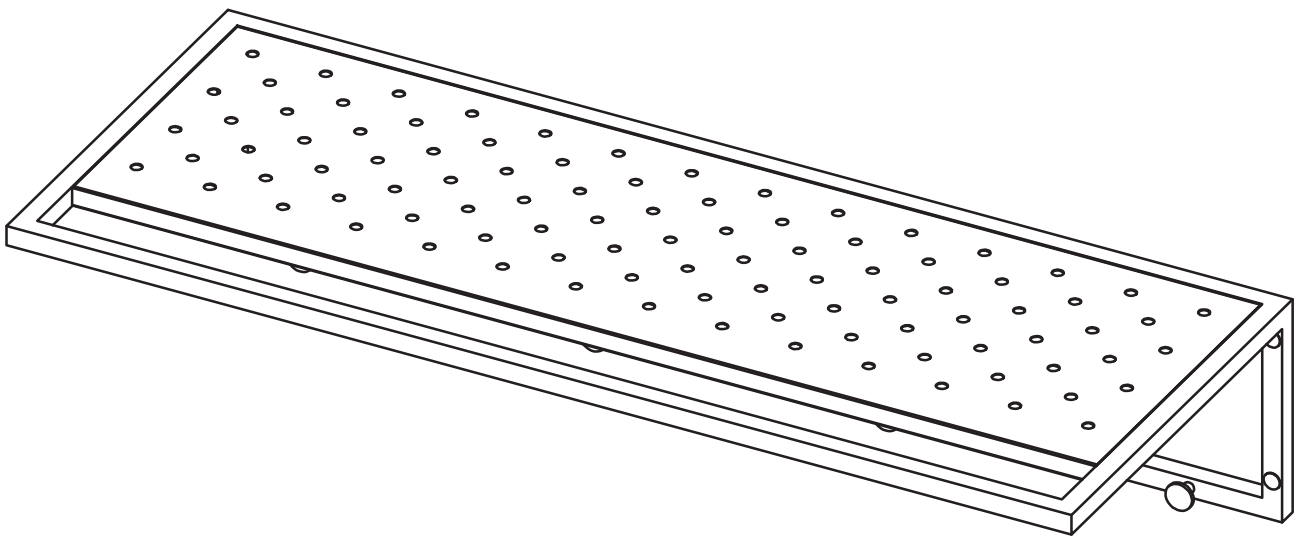

ASSEMBLY INSTRUCTION

MALONE HAT RACK

ROWICO

HOME

NO	PARTS	Q'TY
1		1
A		5
B	 M4 x 20	5
C		4

①

A  X5	B  M4x20 X5
---	--

2