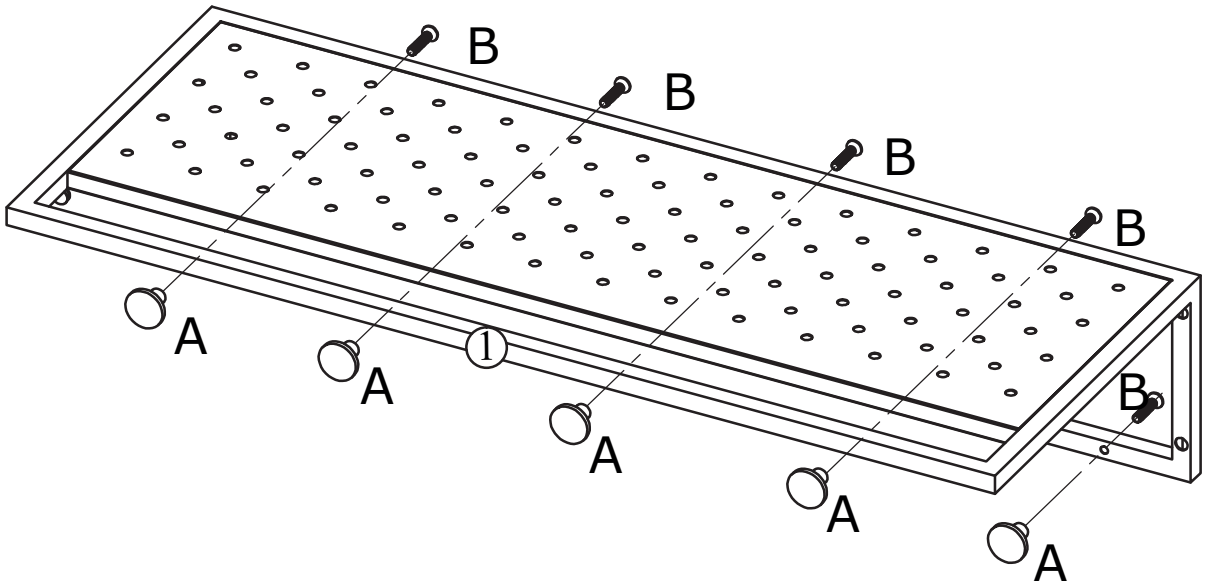

ASSEMBLY INSTRUCTION

MALONE HAT RACK

ROWICO

HOME

NO	PARTS	Q'TY
1		1
A		5
B	 M4 x 20	5
C		4

①

A  X5	B  M4x20 X5
---	--

2