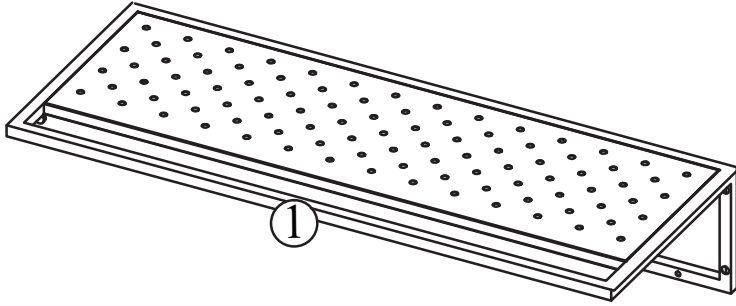

ASSEMBLY INSTRUCTION

MALONE HAT RACK

ROWICO

HOME

NO	PARTS	Q'TY
1		1
A		5
B	 M4 x 20	5
C		4

①

A  X5	B  M4x20 X5
---	--

2