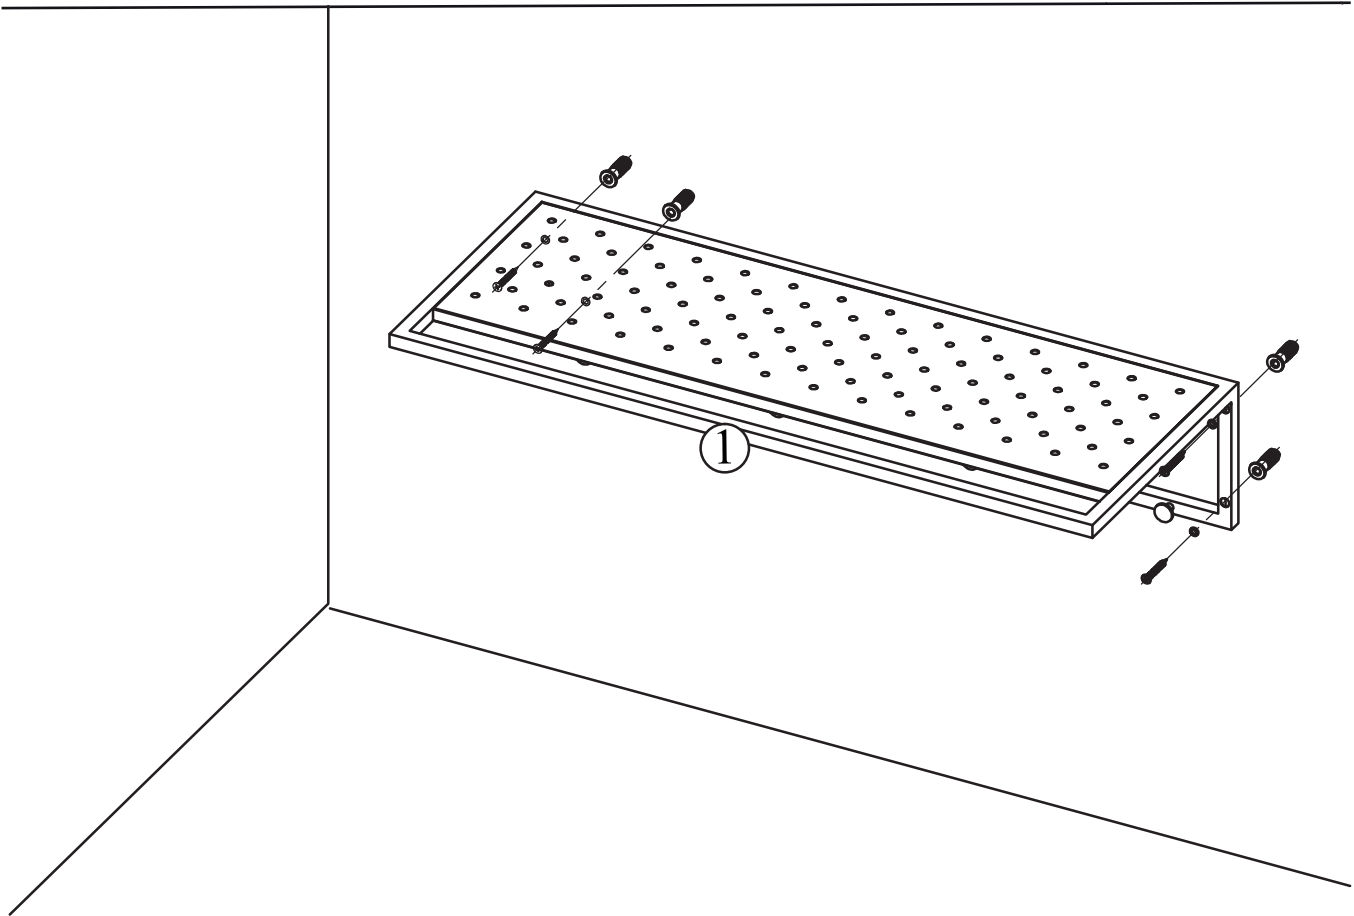

2

Skruvar för väggmontering ingår ej
Screws for wall attachment are not included