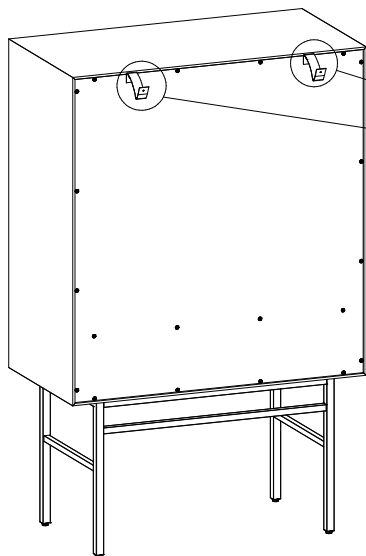

ASSEMBLY INSTRUCTION

CLEARBROOK CABINET

ROWICO

HOME

1 x1	6 x1	
2 x1	A x4	
	 M6×25	
3 x2	B x6	
	 M6×12	
4 x1	C x10	D x4
	 M6×35	 Ø5×16
5 x1	E x1	F x2
	 N4	 145×25
	G x1	H x2
	 Ø4/Ø12	 Ø3.5×16

Note:
Improper use, improper assembly and mishandling may lead to defects/ cracks appearing.

7

Secure the stripe is properly attached into the wall. Screws for wall attachment are not included in the box.

8

9