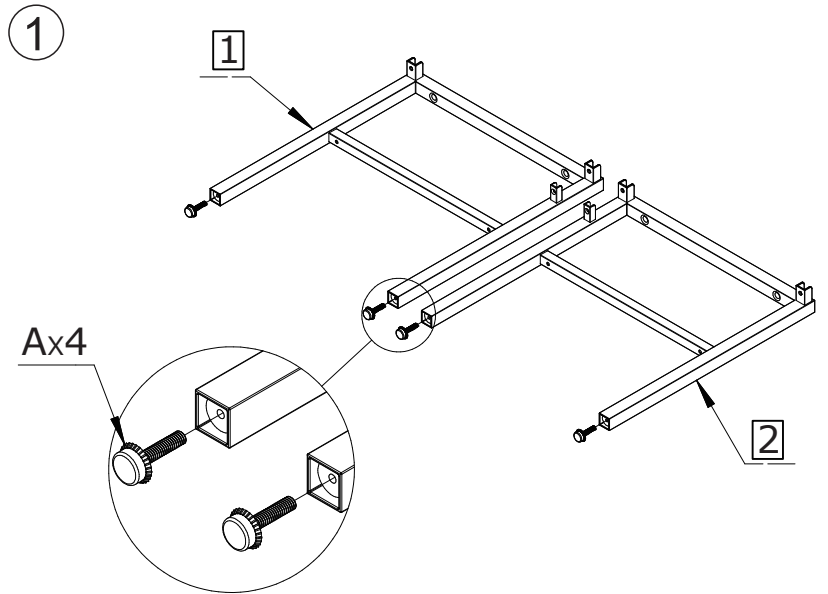

ASSEMBLY INSTRUCTION

CLEARBROOK CABINET

ROWICO

HOME

1 x1	6 x1	
2 x1	A x4	
	 M6×25	
3 x2	B x6	
	 M6×12	
4 x1	C x10	D x4
	 M6×35	 Ø5×16
5 x1	E x1	F x2
	 N4	 145×25
	G x1	H x2
	 Ø4/Ø12	 Ø3.5×16

Note:
Improper use, improper assembly and mishandling may lead to defects/ cracks appearing.

7

Secure the stripe is properly attached into the wall. Screws for wall attachment are not included in the box.

8

9