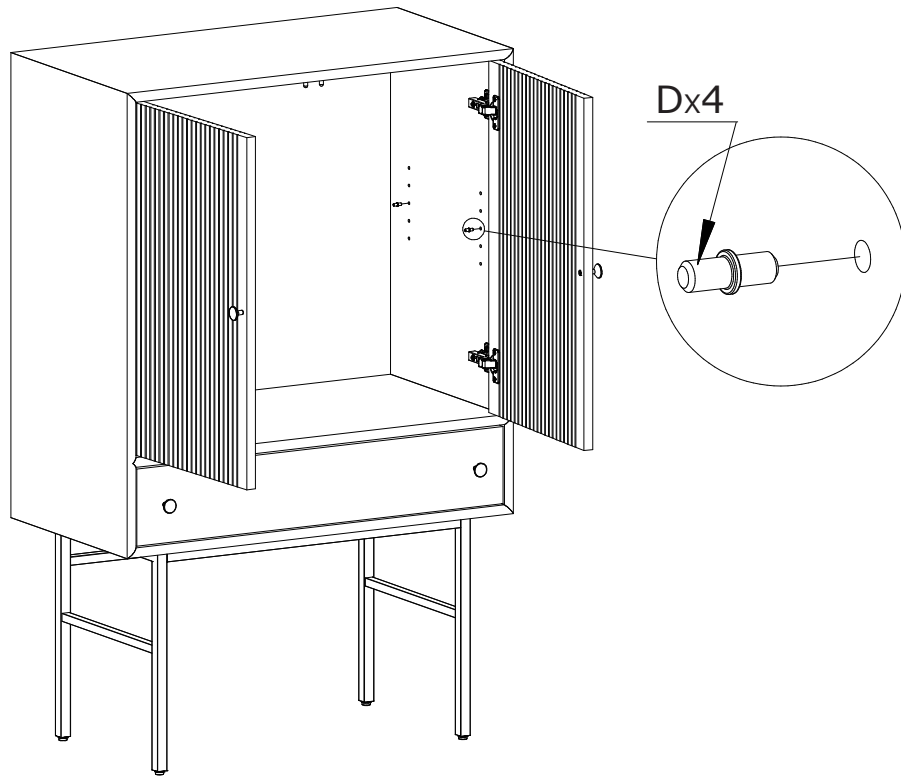

ASSEMBLY INSTRUCTION

CLEARBROOK CABINET

ROWICO

HOME

1 x1	6 x1	
2 x1	A x4	
	 M6×25	
3 x2	B x6	
	 M6×12	
4 x1	C x10	D x4
	 M6×35	 Ø5×16
5 x1	E x1	F x2
	 N4	 145×25
	G x1	H x2
	 Ø4/Ø12	 Ø3.5×16

Note:
Improper use, improper assembly and mishandling may lead to defects/ cracks appearing.

7

Secure the stripe is properly attached into the wall. Screws for wall attachment are not included in the box.

8

9