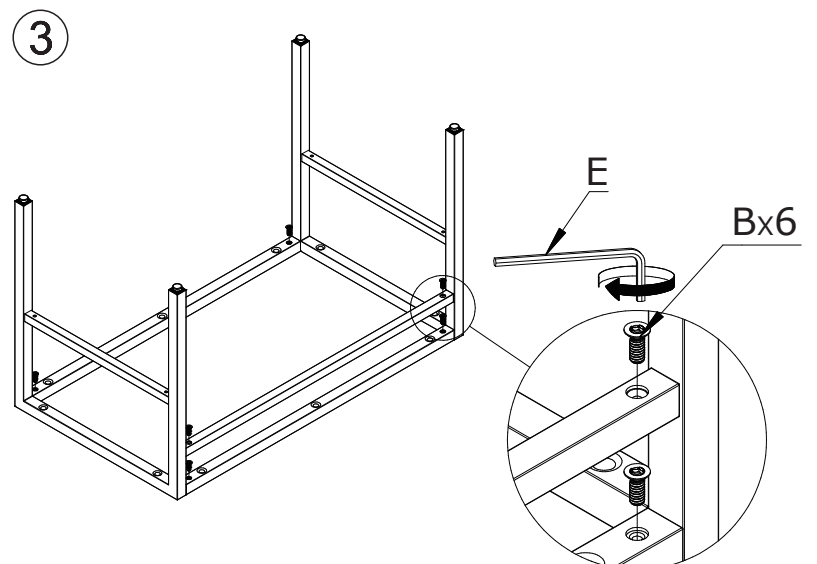

ASSEMBLY INSTRUCTION

CLEARBROOK CABINET

ROWICO

HOME

1 x1	6 x1	
2 x1	A x4	
	 M6×25	
3 x2	B x6	
	 M6×12	
4 x1	C x10	D x4
	 M6×35	 Ø5×16
5 x1	E x1	F x2
	 N4	 145×25
	G x1	H x2
	 Ø4/Ø12	 Ø3.5×16

Note:
Improper use, improper assembly and mishandling may lead to defects/ cracks appearing.

7

Secure the stripe is properly attached into the wall. Screws for wall attachment are not included in the box.

8

9