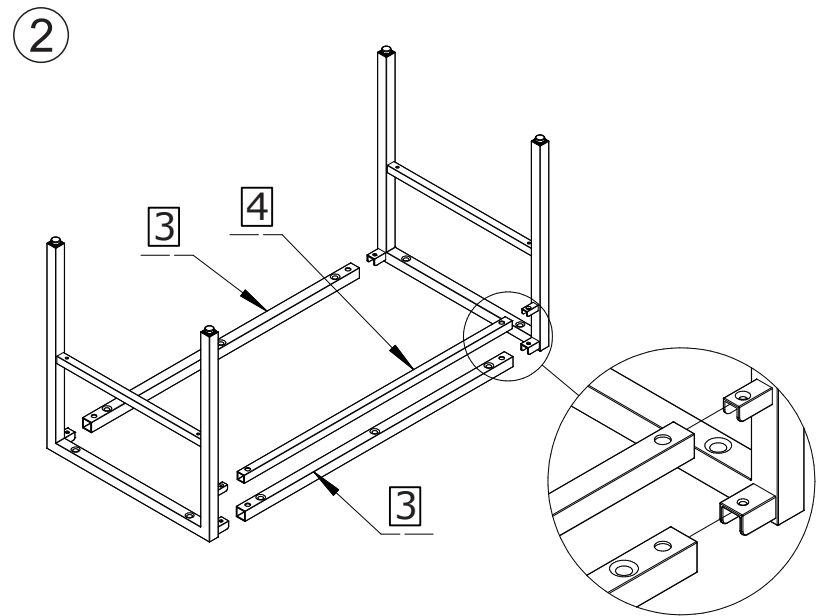

ASSEMBLY INSTRUCTION

CLEARBROOK CABINET

ROWICO

HOME

1 x1	6 x1	
2 x1	A x4	
	 M6×25	
3 x2	B x6	
	 M6×12	
4 x1	C x10	D x4
	 M6×35	 Ø5×16
5 x1	E x1	F x2
	 N4	 145×25
	G x1	H x2
	 Ø4/Ø12	 Ø3.5×16

Note:
Improper use, improper assembly and mishandling may lead to defects/ cracks appearing.

7

Secure the stripe is properly attached into the wall. Screws for wall attachment are not included in the box.

8

9