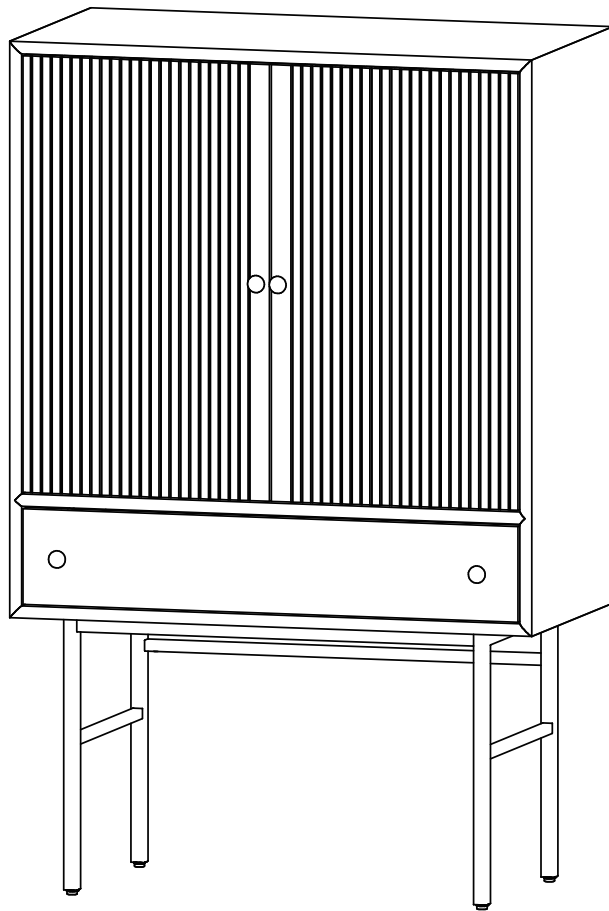

ASSEMBLY INSTRUCTION

CLEARBROOK CABINET

ROWICO

HOME

1 x1	6 x1	
2 x1	A x4	
	 M6×25	
3 x2	B x6	
	 M6×12	
4 x1	C x10	D x4
	 M6×35	 Ø5×16
5 x1	E x1	F x2
	 N4	 145×25
	G x1	H x2
	 Ø4/Ø12	 Ø3.5×16

Note:
Improper use, improper assembly and mishandling may lead to defects/ cracks appearing.