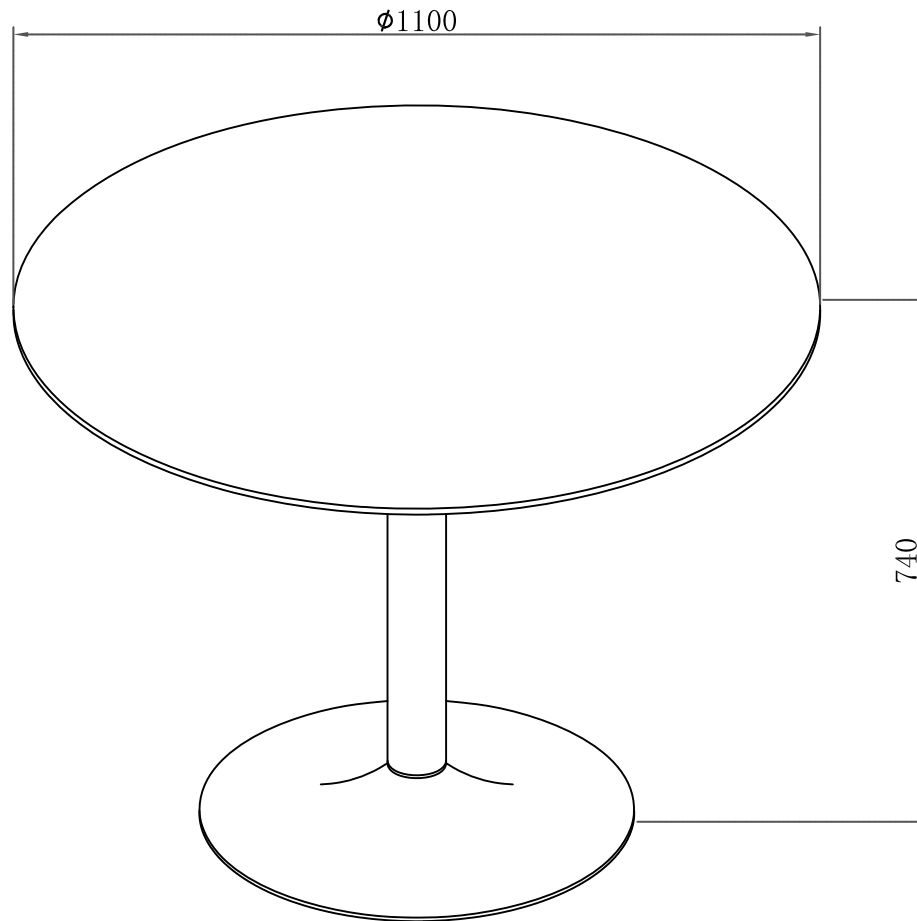

Ibiza

NO.	SIZE	QTY
1	Ø1100x18	1
2	800x800x20	1
3	120x120x613.5	1
4	Ø593x85	1

M10x90mm
Ax1

Ø79/Ø43mm
Fx1

M6x90mm
Bx1

16/Ø10x3mm
Gx1

M6x30mm
Cx4

Ø9/6x1.5mm
Hx1

M6x12mm
Dx4

8mm
Ix1

Ø70x3mm
Ex1

4mm
Jx1

1

NO.	HARDWARE	QTY
D		4
J		1

2

NO.	HARDWARE	QTY
C		4
J		1