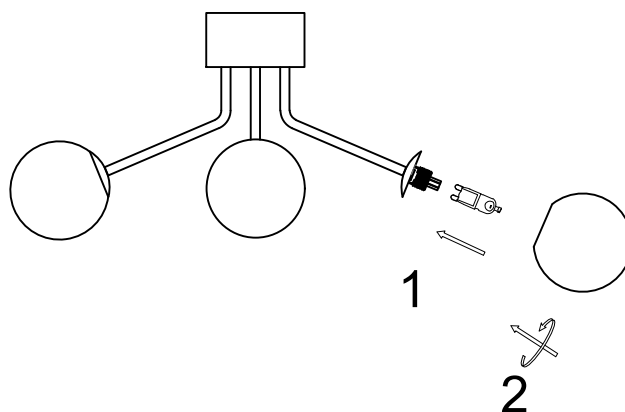

Installing Instructions

Model:1625771-01-0

V

G9 5 x MAX 28W

ATTENTION:

1. In order to avoid getting hurt or scratching the finish while installing, please wear gloves.
2. Don't install any lamp on the wet or not complete dry ceiling.
3. Don't leave the lamps close to acidic and alkaline chemicals or gases which are corrosive. Don't wash the lamp by water. Please clean the lamp by a piece of clean, dry any soft cloth. Otherwise the lamp will get rusty.
4. Please take care while installing the lampshades in case of avoiding breakage.
5. Please install the lamp under the instructions of professional electricians.
6. While installing, the power leads must be matched well and tightly. Make sure all the screws are tight enough before turning on the power. Otherwise it will cause the electrical components burning because of the short circuit of the terminals.
7. Please switch off the power first before installing, cleaning the lamps or changing the bulbs.
8. Please do not touch G4 bulb with bare hands. Use the sleeve that come with the G4 bulb or use cotton cloth when handle the G4 bulb.