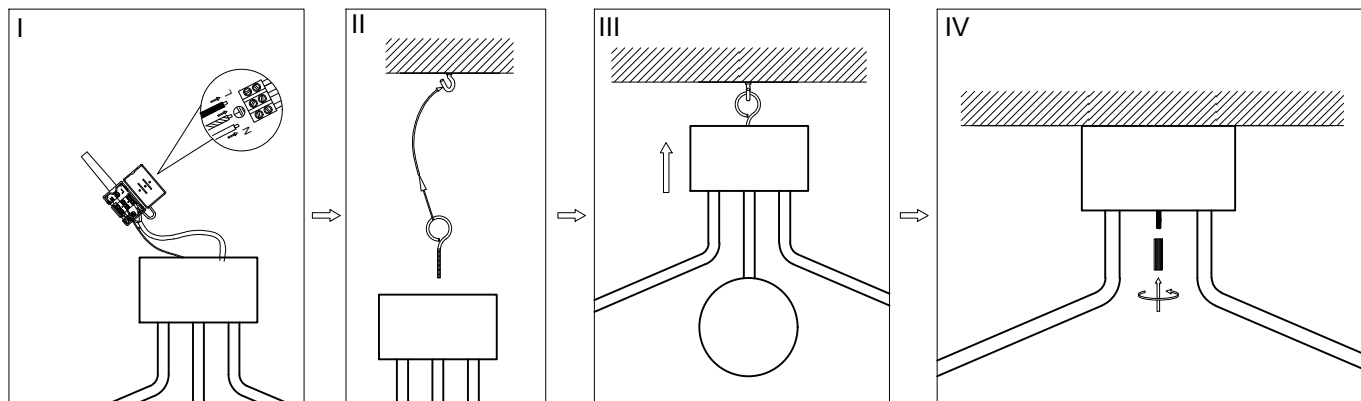

Installing Instructions

Model:1625771-01-0

V

G9 5 x MAX 28W

ATTENTION:

1. In order to avoid getting hurt or scratching the finish while installing, please wear gloves.
2. Don't install any lamp on the wet or not complete dry ceiling.
3. Don't leave the lamps close to acidic and alkaline chemicals or gases which are corrosive. Don't wash the lamp by water. Please clean the lamp by a piece of clean, dry any soft cloth. Otherwise the lamp will get rusty.
4. Please take care while installing the lampshades in case of avoiding breakage.
5. Please install the lamp under the instructions of professional electricians.
6. While installing, the power leads must be matched well and tightly. Make sure all the screws are tight enough before turning on the power. Otherwise it will cause the electrical components burning because of the short circuit of the terminals.
7. Please switch off the power first before installing, cleaning the lamps or changing the bulbs.
8. Please do not touch G4 bulb with bare hands. Use the sleeve that come with the G4 bulb or use cotton cloth when handle the G4 bulb.