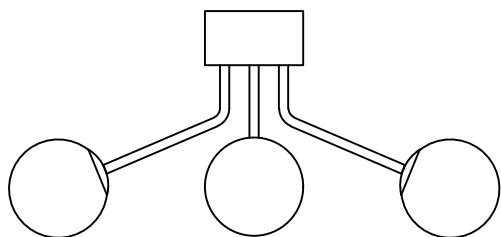

Installing Instructions

Model:1625771-01-0

V

G9 5 x MAX 28W

ATTENTION:

1. In order to avoid getting hurt or scratching the finish while installing, please wear gloves.
2. Don't install any lamp on the wet or not complete dry ceiling.
3. Don't leave the lamps close to acidic and alkaline chemicals or gases which are corrosive. Don't wash the lamp by water. Please clean the lamp by a piece of clean, dry any soft cloth. Otherwise the lamp will get rusty.
4. Please take care while installing the lampshades in case of avoiding breakage.
5. Please install the lamp under the instructions of professional electricians.
6. While installing, the power leads must be matched well and tightly. Make sure all the screws are tight enough before turning on the power. Otherwise it will cause the electrical components burning because of the short circuit of the terminals.
7. Please switch off the power first before installing, cleaning the lamps or changing the bulbs.
8. Please do not touch G4 bulb with bare hands. Use the sleeve that come with the G4 bulb or use cotton cloth when handle the G4 bulb.