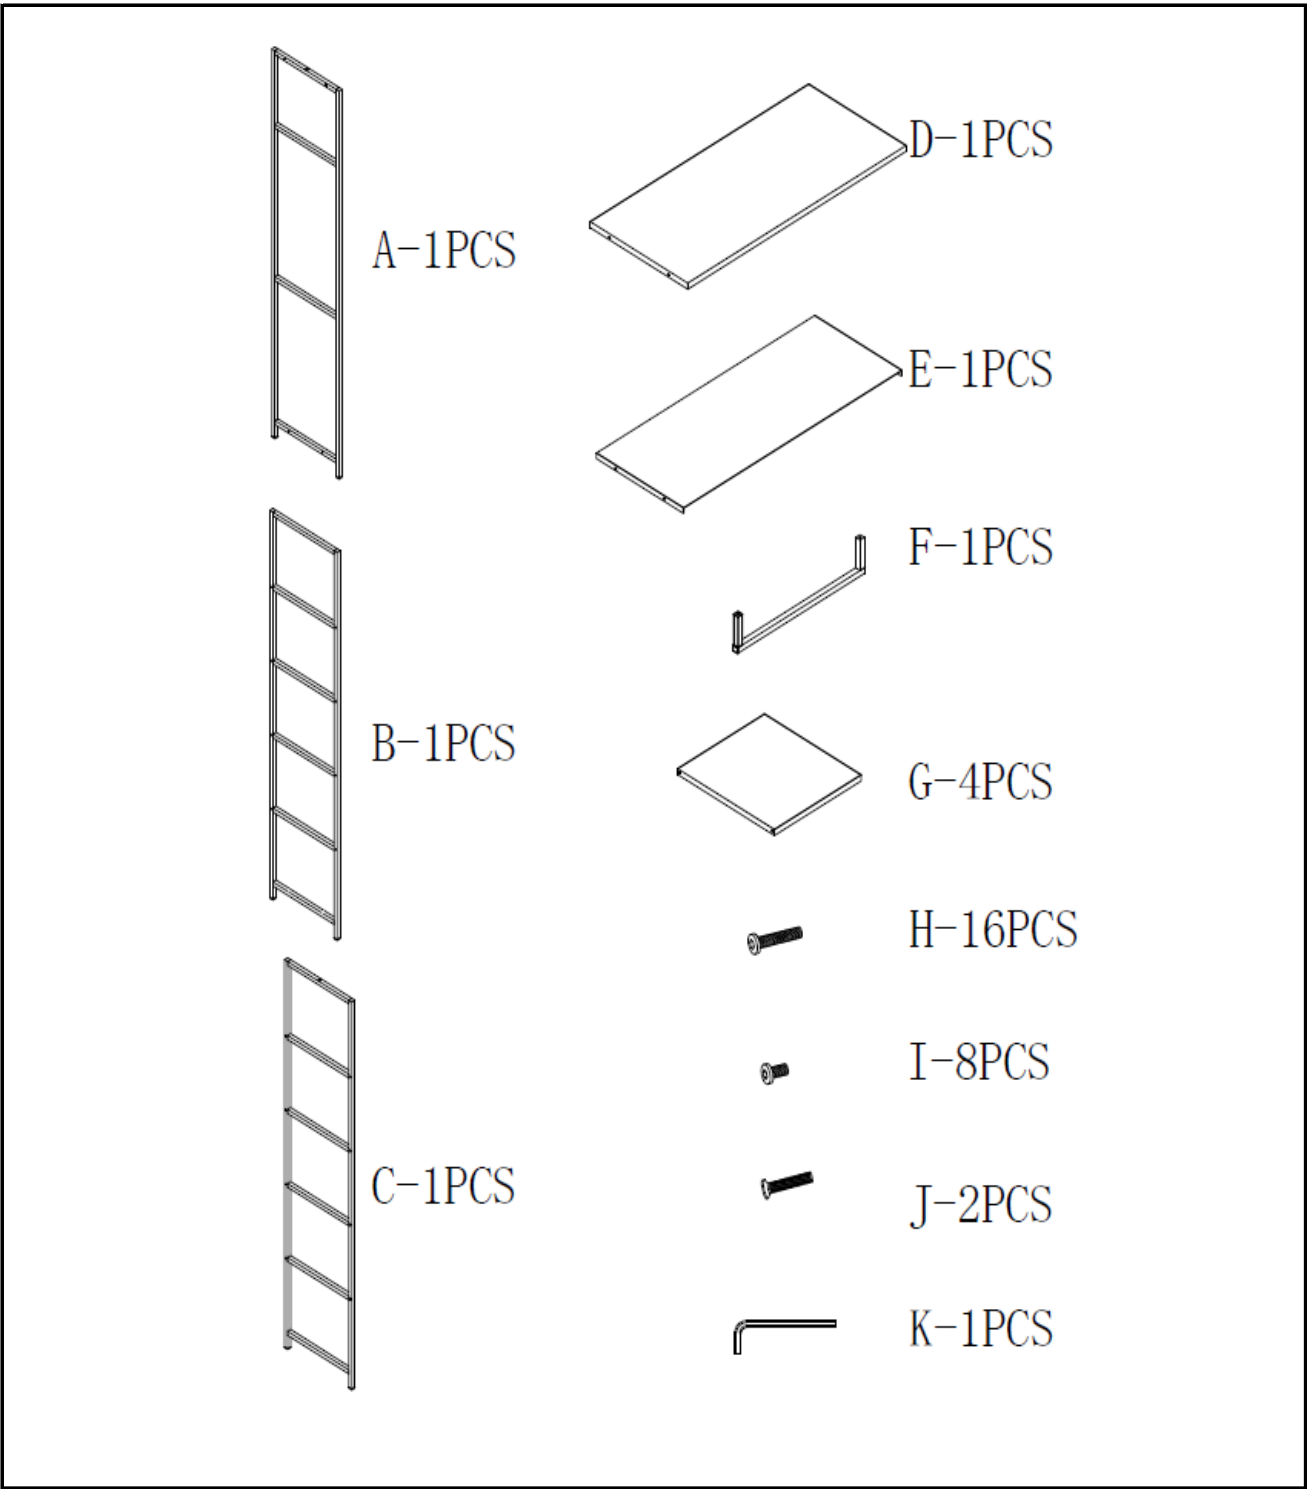

COMPONENT LIST

***Bloomington**®
-EVER CHANGING HOMES