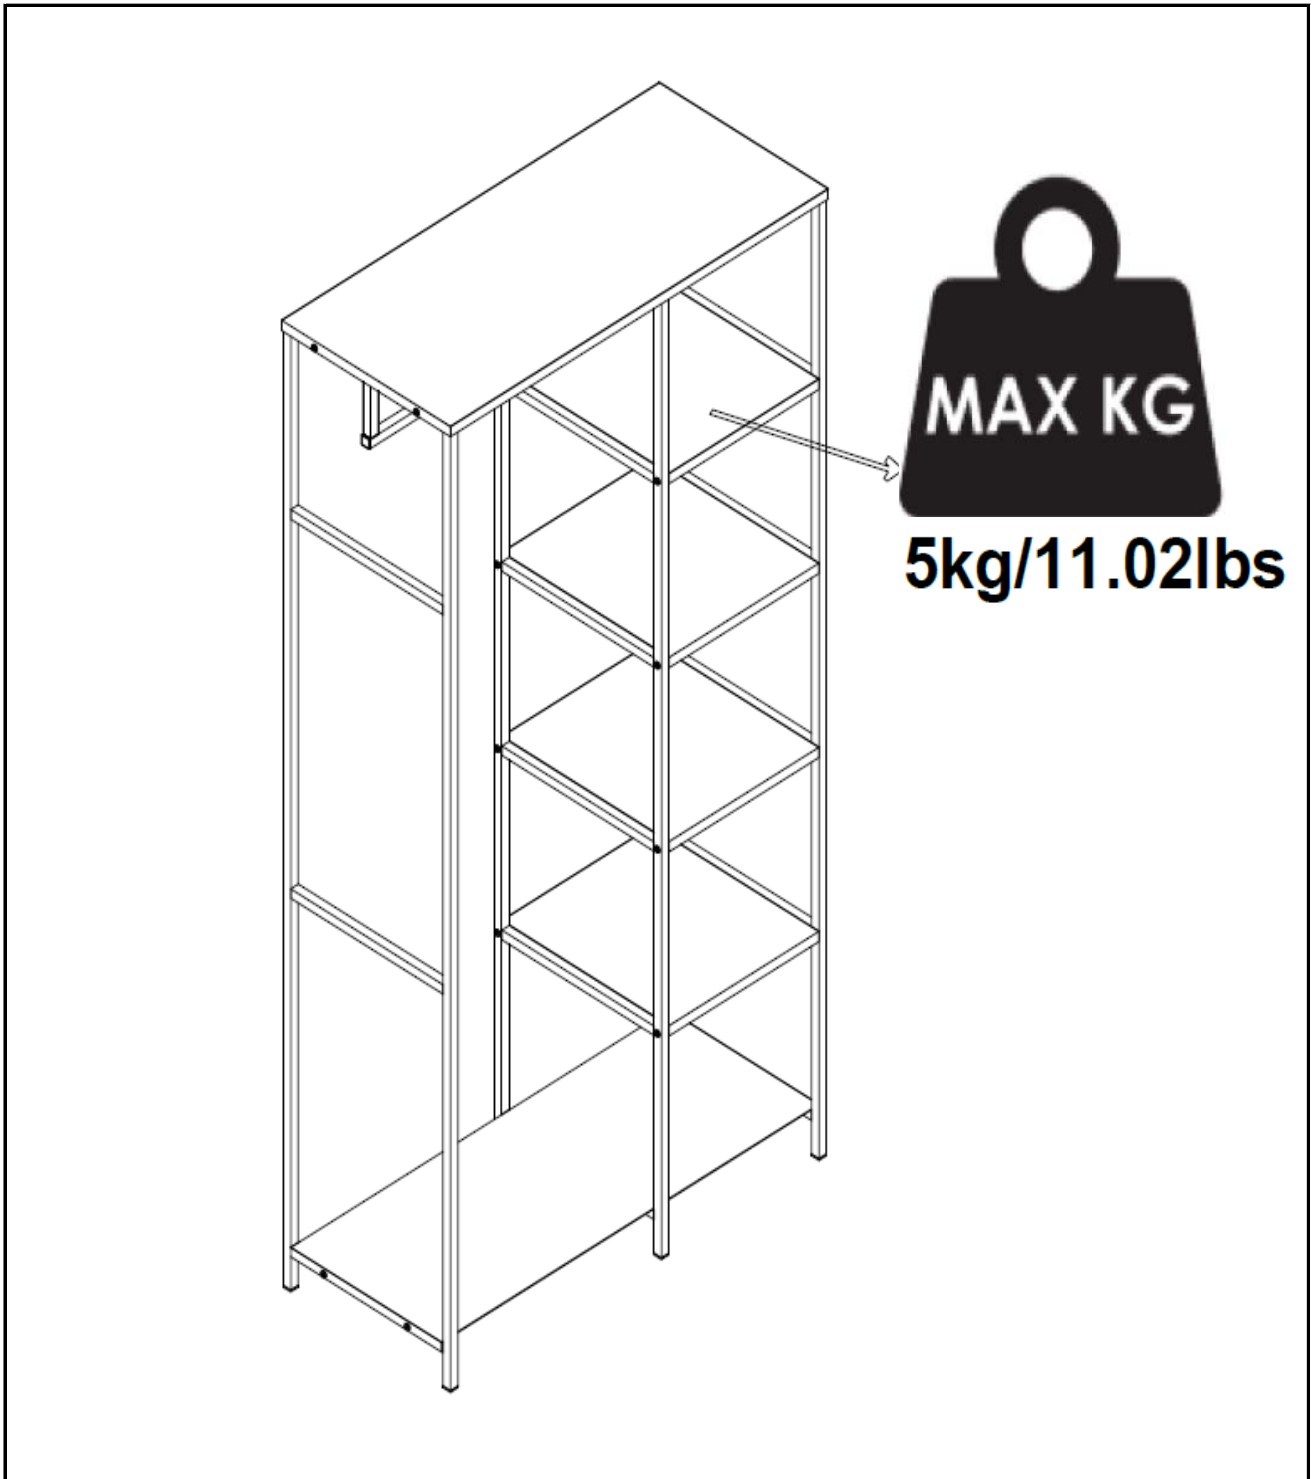

INSTRUCTION

Step 5

***Bloomingville**®
-EVER CHANGING HOMES