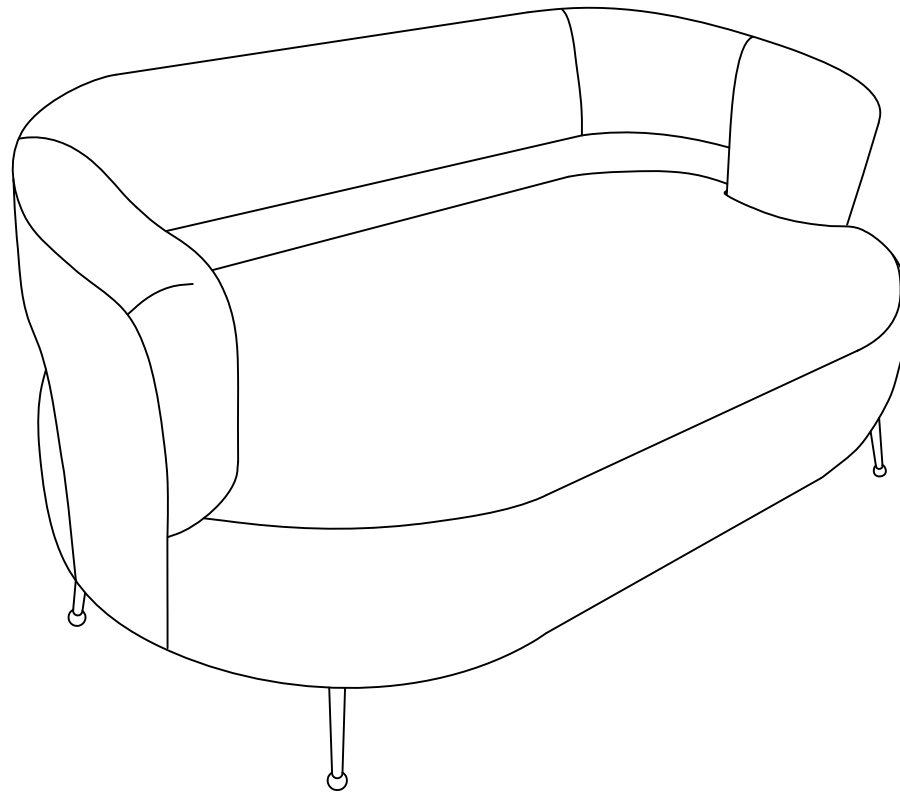

ELLOS

1/3

Art No: 1637120-01-0

10MIN

 A×4	 M8 × 30mm B×16	 5mm C×1
---	---	--

ELLOS