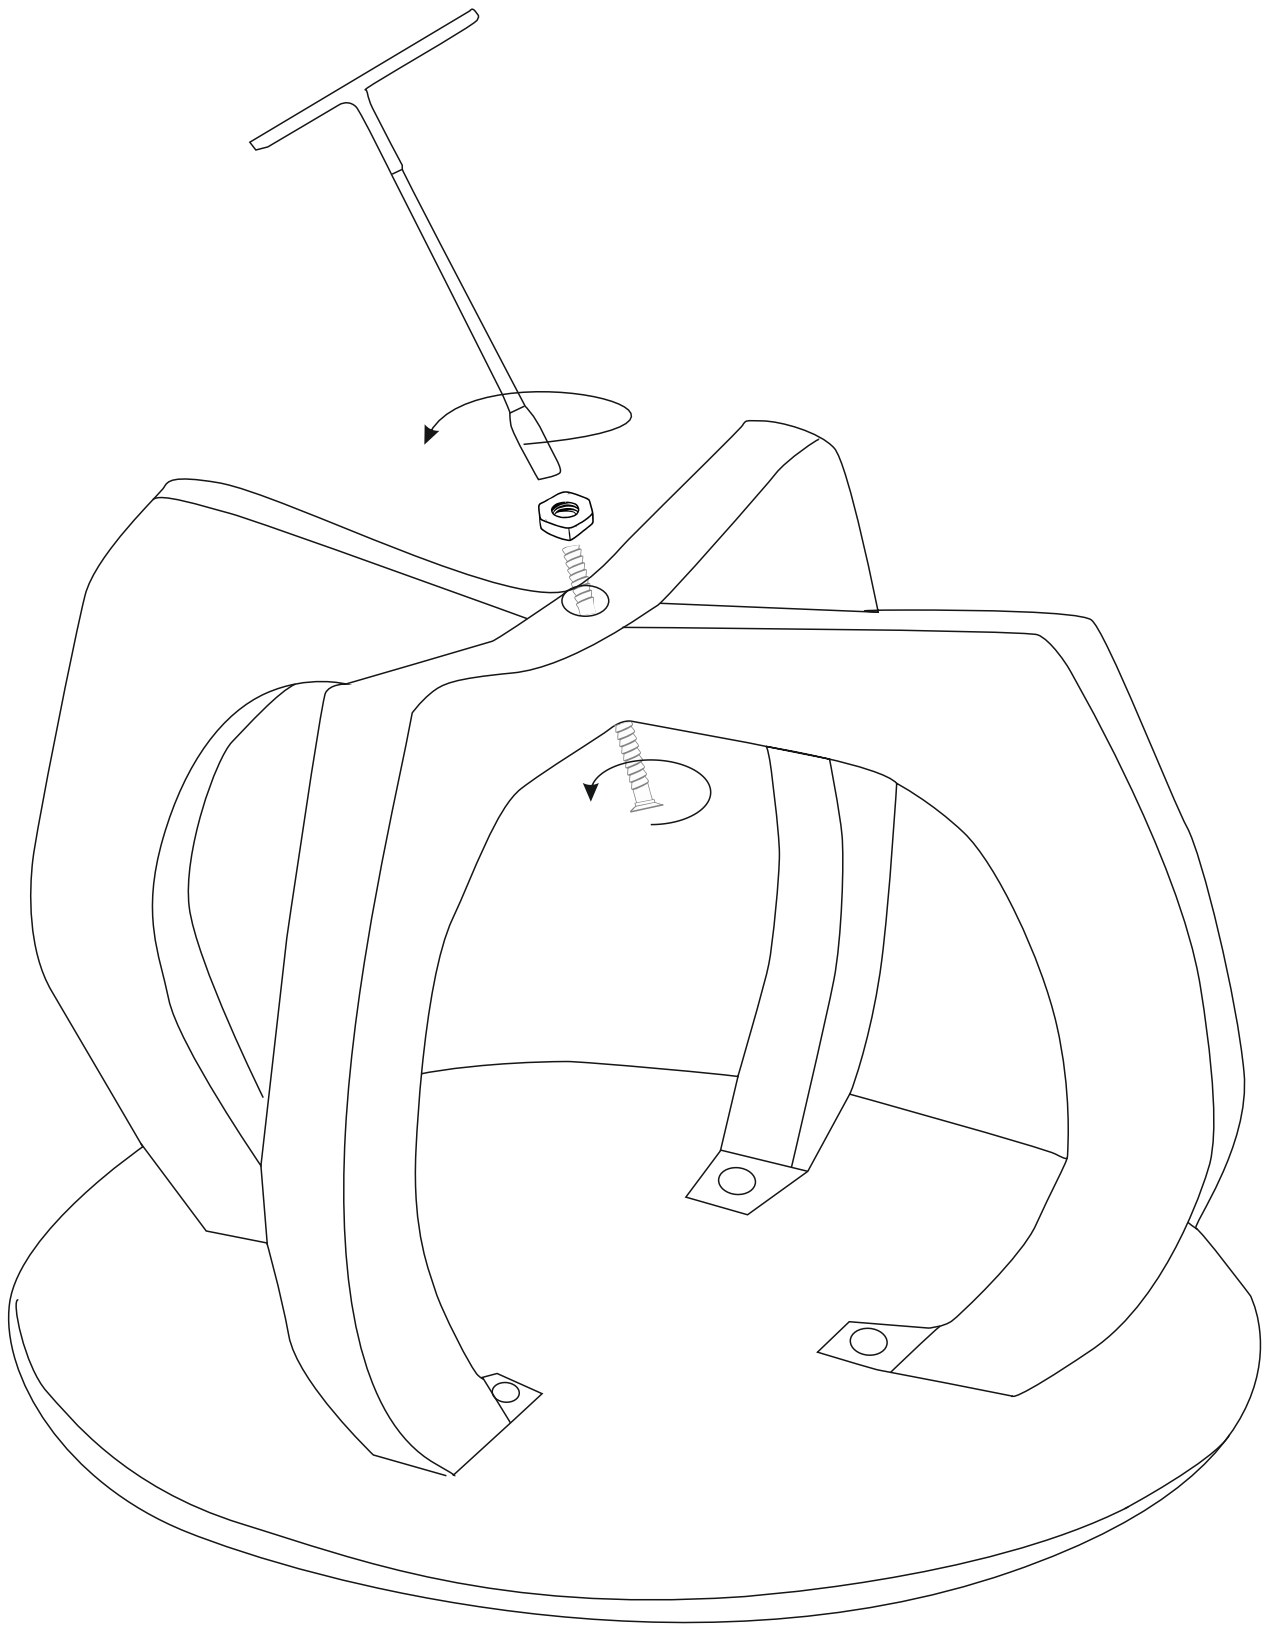

ASSEMBLY INSTRUCTIONS

ITEM NAME : Coffee Table, Brown, Mango
ITEM NO. 82051680

COMPONENT LIST

(A)		X1
(B)		X2
(C)		X4
(D)		X4
(E)		X1
(F)		X1
(G)		X1
(H)		X1

INSTRUCTION
STEP - 1

INSTRUCTION

STEP - 2

INSTRUCTION

STEP - 3

INSTRUCTION
STEP - 4