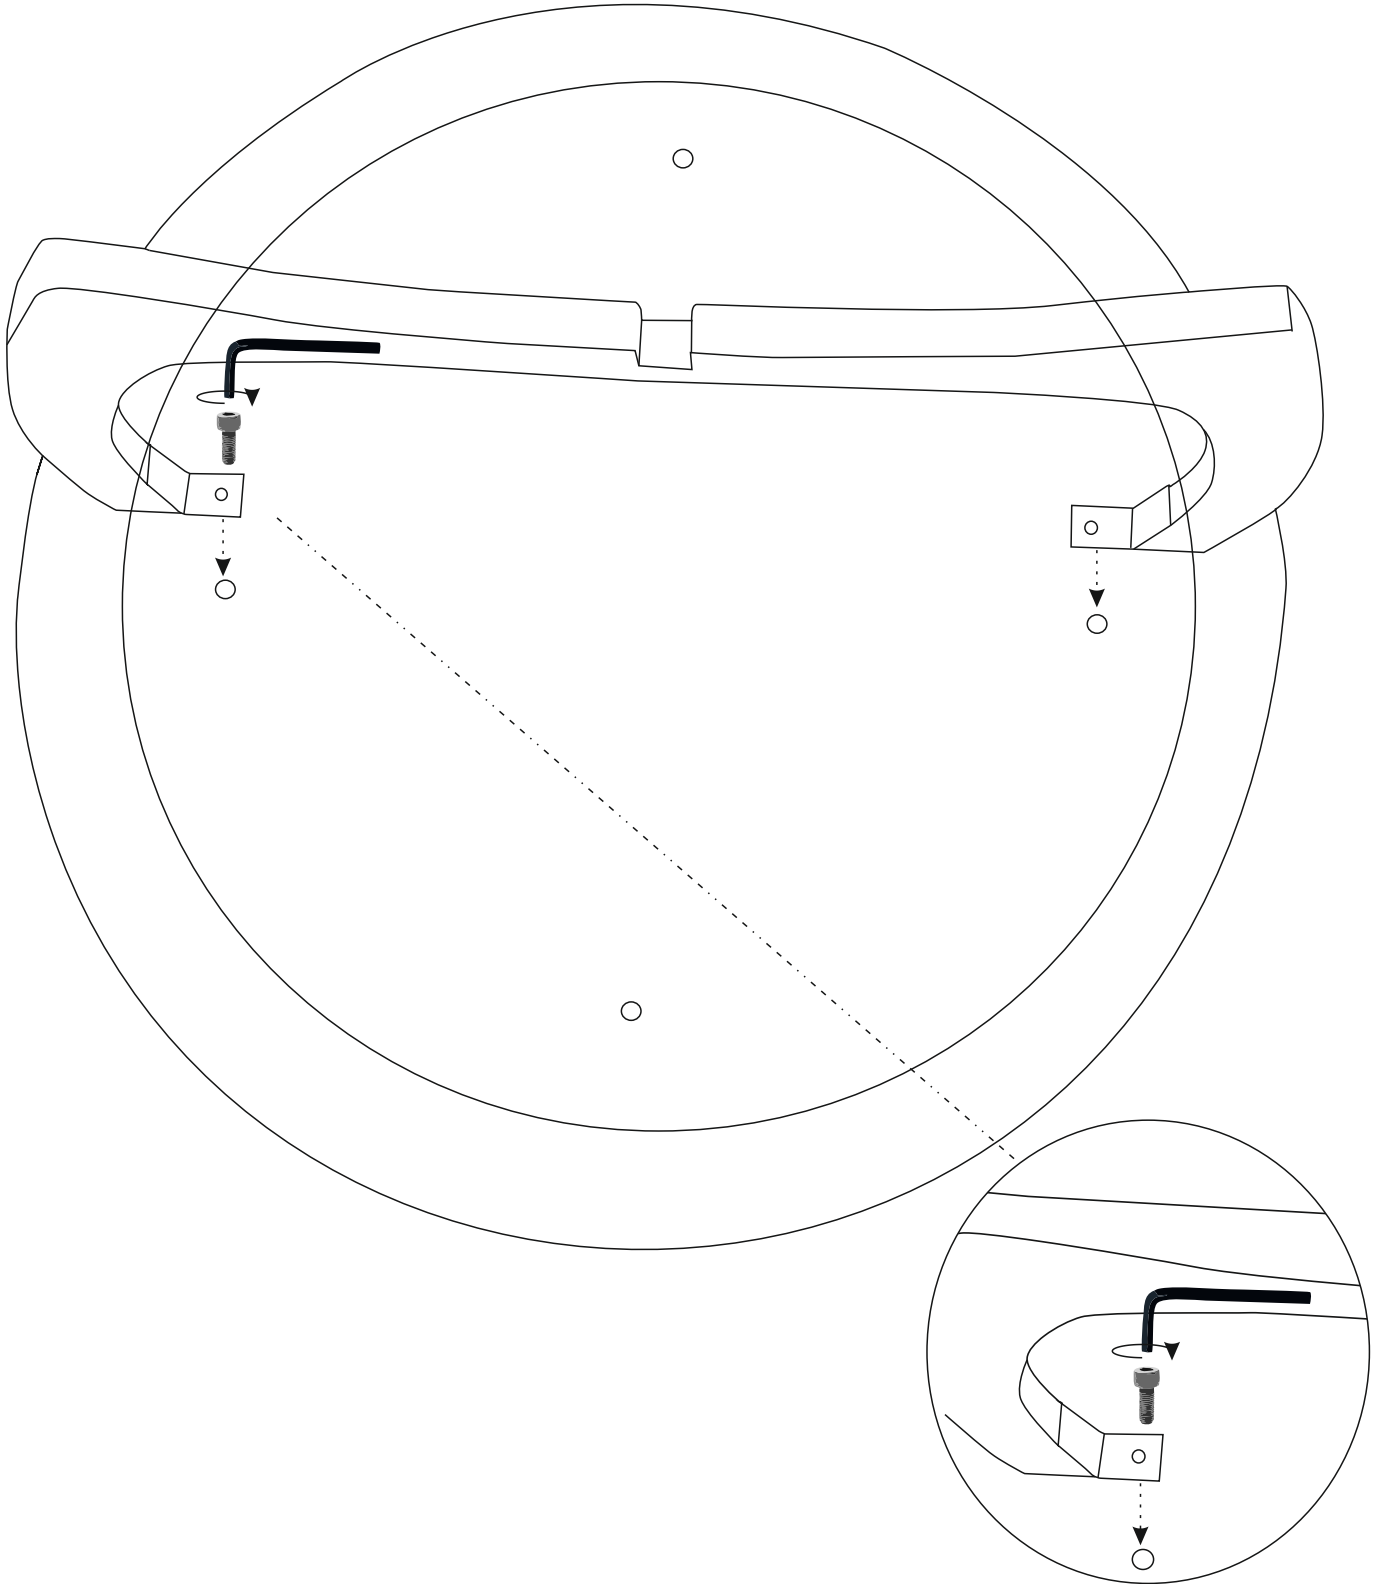

ASSEMBLY INSTRUCTIONS

ITEM NAME : Coffee Table, Brown, Mango
ITEM NO. 82051680

COMPONENT LIST

(A)		X1
(B)		X2
(C)		X4
(D)		X4
(E)		X1
(F)		X1
(G)		X1
(H)		X1

INSTRUCTION
STEP - 1

INSTRUCTION

STEP - 2

INSTRUCTION

STEP - 3

INSTRUCTION
STEP - 4