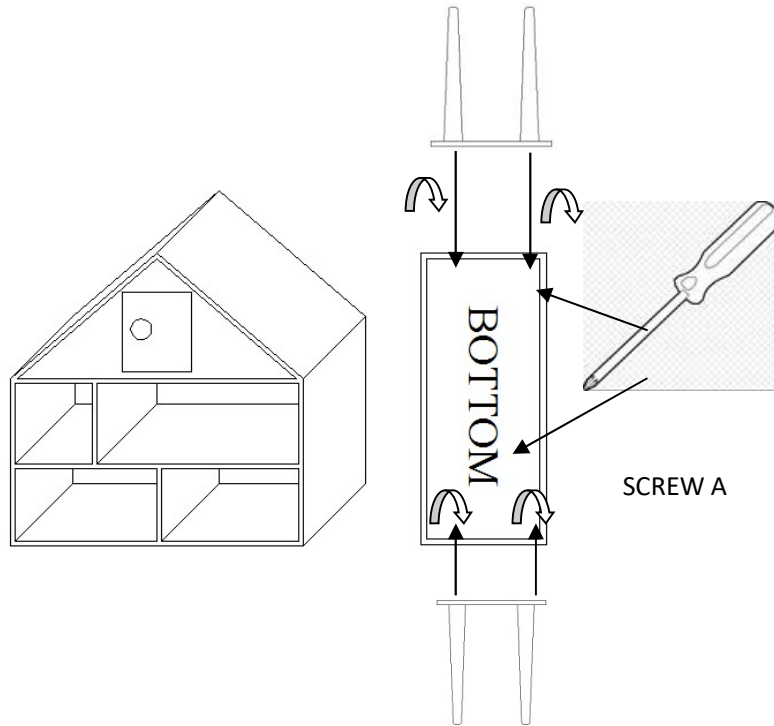

WARNING:
Small parts included - Assemble with adult.

ASSEMBLY INSTRUCTION

Dollhouse, Nature, Paulownia

82047694

***Bloomingville**[®]
-EVER CHANGING HOMES

Component List

A x 8 pcs

B x 12 pcs

C x 2 pcs

D x 2 pcs

EVA PADS x 4 pcs

REMARK:

Place EVA pads at bottom of the doll house, if used without assembling the legs

Ex 1 pc

INSTRUCTION

Step 1