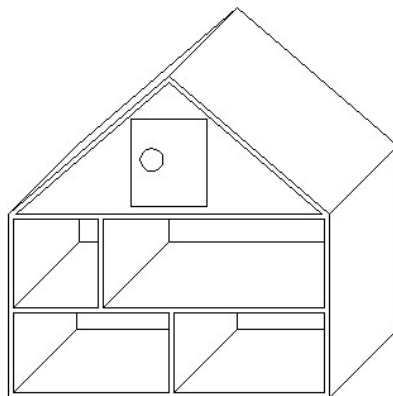

WARNING:
Small parts included - Assemble with adult.

ASSEMBLY INSTRUCTION

Dollhouse, Nature, Paulownia

82047694

***Bloomingville**[®]
-EVER CHANGING HOMES

Component List

A x 8 pcs

B x 12 pcs

C x 2 pcs

D x 2 pcs

EVA PADS x 4 pcs

REMARK:

Place EVA pads at bottom of the doll house, if used without assembling the legs

Ex 1 pc

INSTRUCTION

Step 1