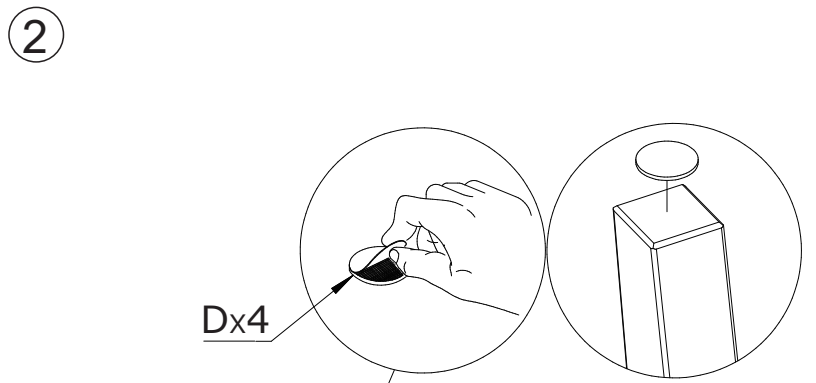

ASSEMBLY INSTRUCTION

MELFORT DINING TABLE

ROWICO

HOME

<p>1 x1</p>	<p>Ax8</p> <p>M8x60</p>
<p>2 x2</p>	<p>Bx8</p> <p>Ø8</p>
<p>3 x2</p>	<p>Cx8</p> <p>Ø8/Ø16</p> <p>Dx4</p> <p>Ø30</p>
<p>3 x2</p>	<p>E x1</p> <p>N5</p>

Note:
Improper use, improper assembly and mishandling may lead to defects/ cracks appearing.