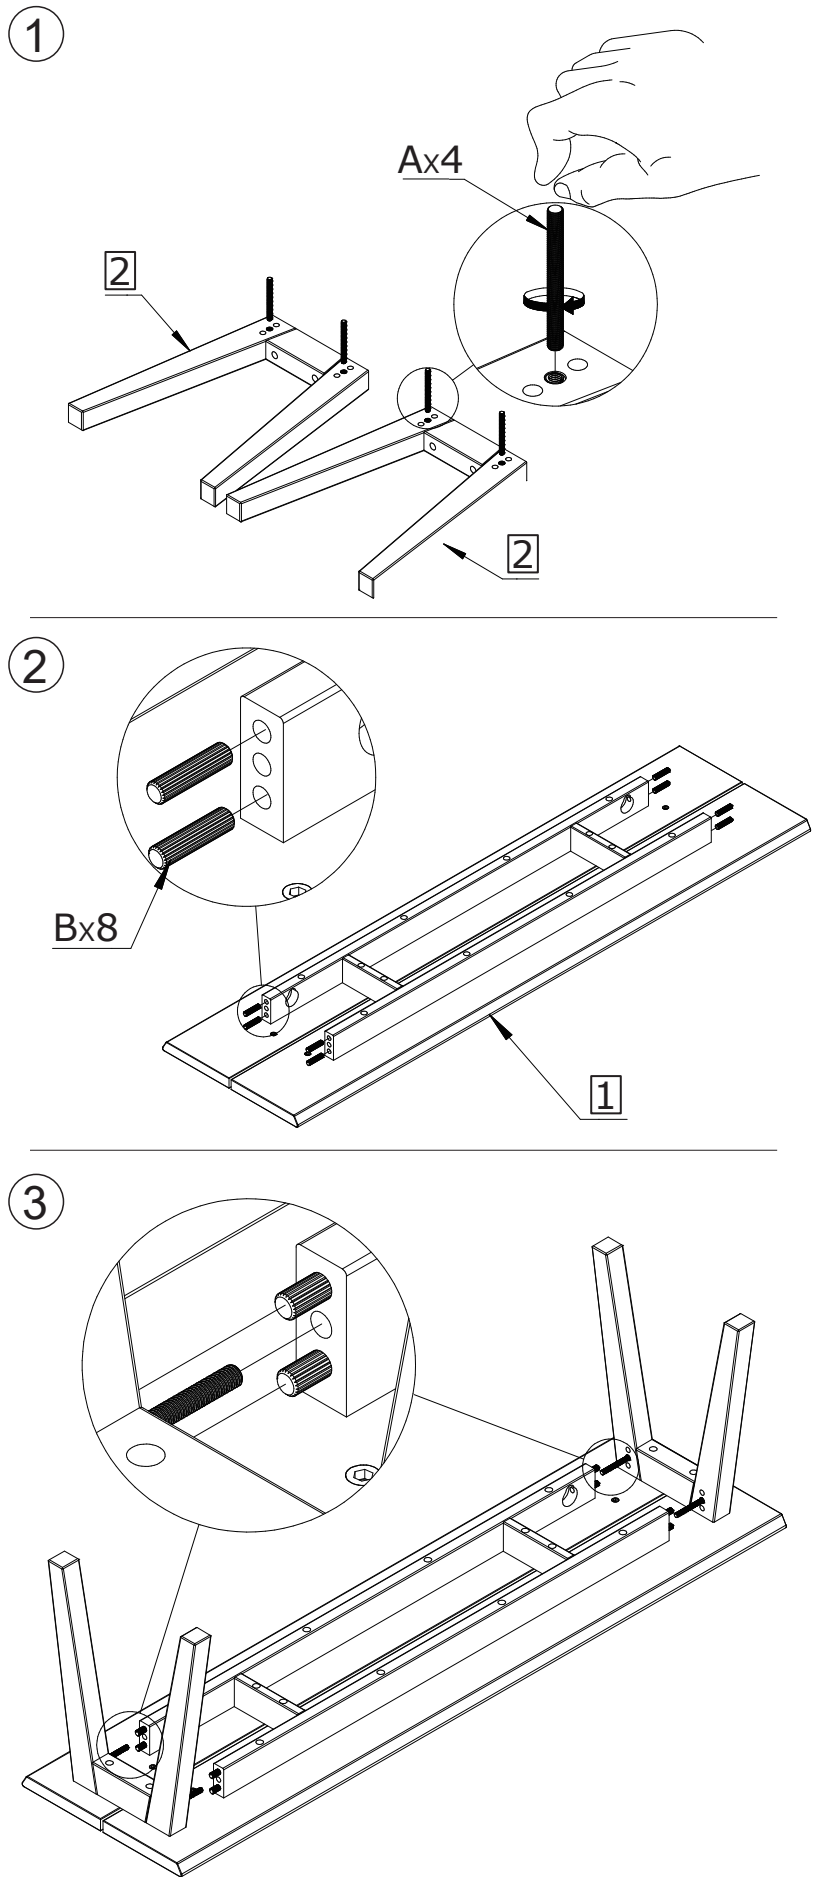

ASSEMBLY INSTRUCTION

MELFORT BENCH

ROWICO

HOME

1 x1	E x4
	M8
	F x4
	M6x50
2 x2	G x4
	Ø6
A x4	H x4
M8x85	Ø6/Ø12
B x8	J x4
Ø10x40	Ø30
C x4	K x1
25x14x7	N12
D x4	L x1
Ø8	N4

Note:
Improper use, improper assembly and mishandling may lead to defects/ cracks appearing.

4

5