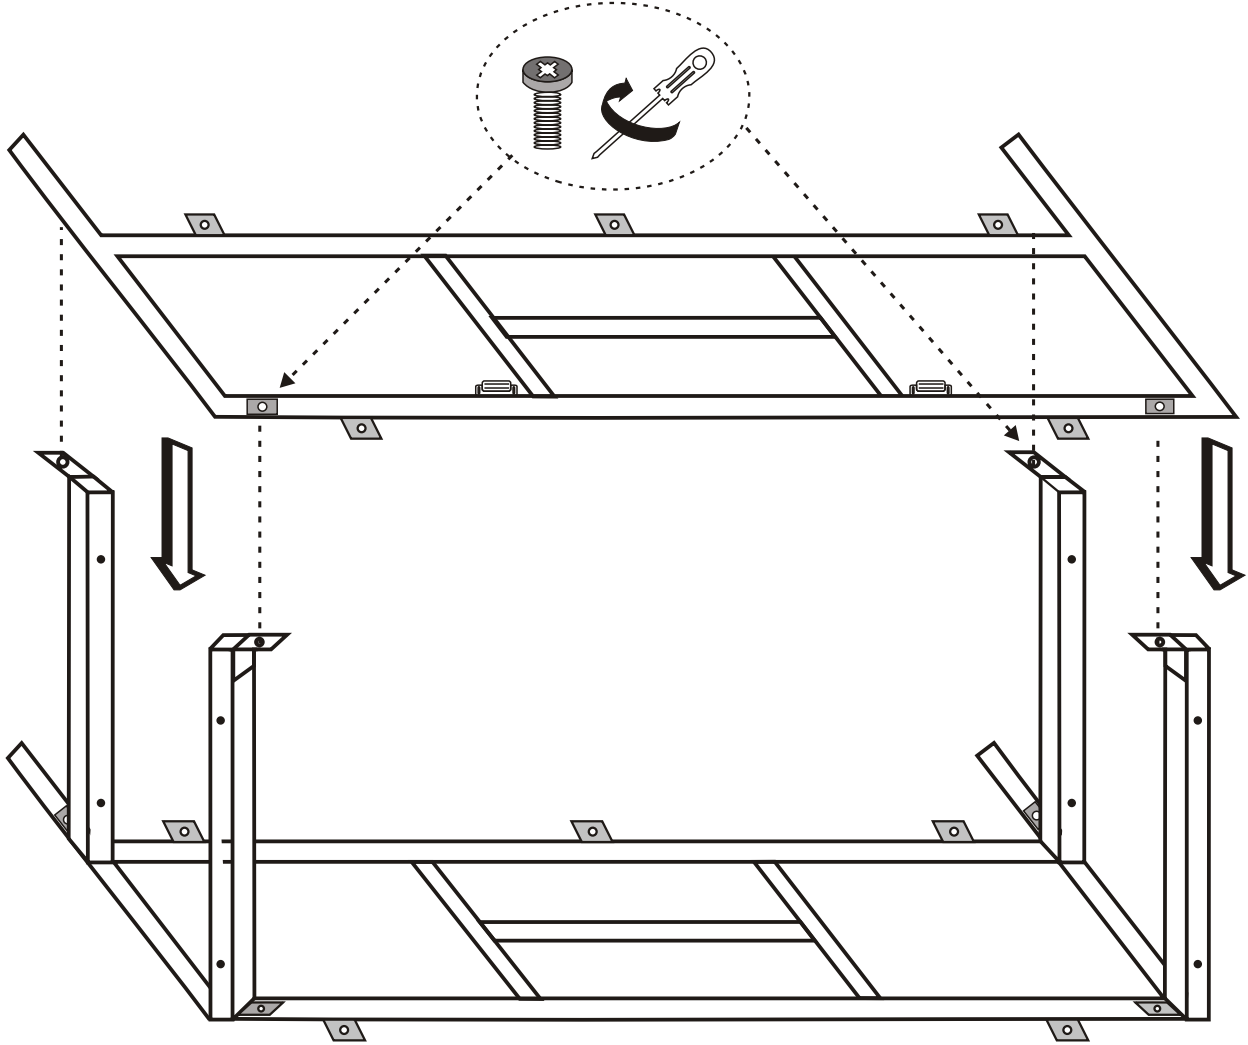

ZENO TV STAND

Assembly Manual

KALUNE DESIGN
furniture

ATTENTION !!

Minifix is the main connection material used in Decortile products ,
Before starting assembly , Please check the drawings below

Accessory List

Z22  2 X	N20 18 X 3,5 m  20 X	T24 6x50 m  4 X
T25  1X	F16 4x40 m  12 X	F17  8X

General View

1

2

4

5

6