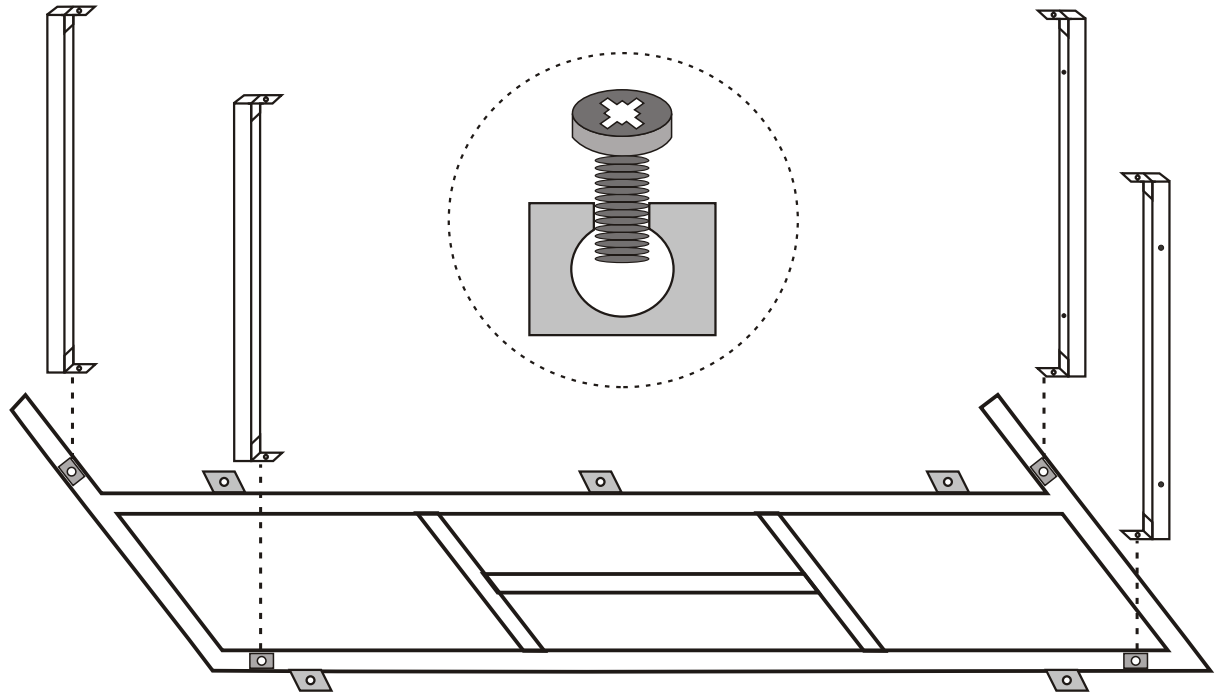

ZENO TV STAND

Assembly Manual

KALUNE DESIGN
furniture

ATTENTION !!

Minifix is the main connection material used in Decortile products ,
Before starting assembly , Please check the drawings below

Accessory List

Z22  2 X	N20 18 X 3,5 m  20 X	T24 6x50 m  4 X
T25  1X	F16 4x40 m  12 X	F17  8X

General View

1

2

4

5

6