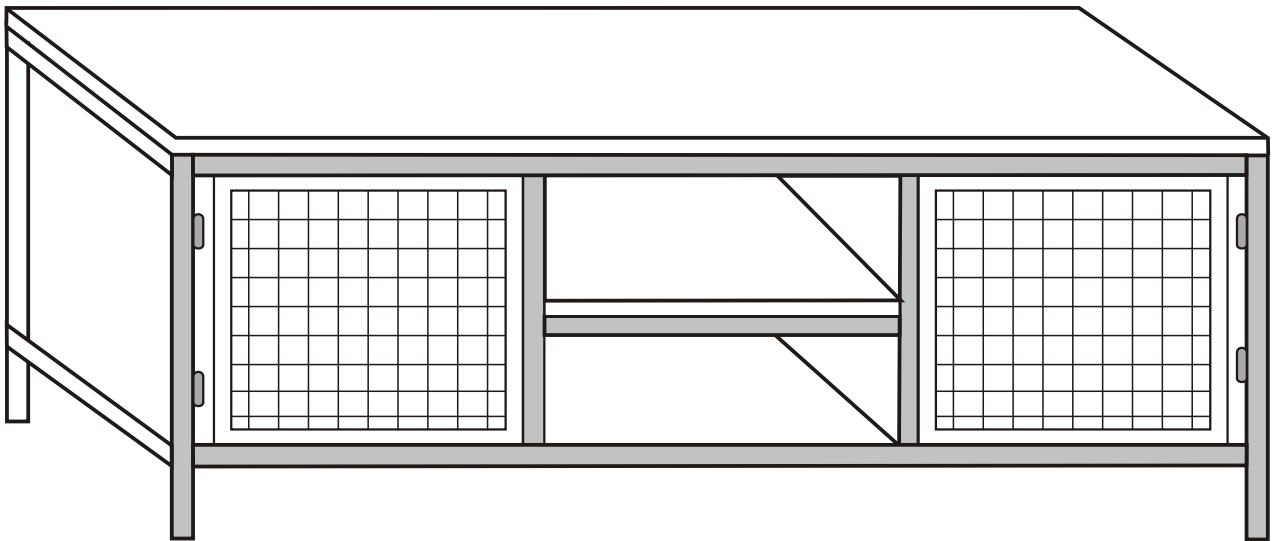

ZENO TV STAND

Assembly Manual

KALUNE DESIGN
furniture

ATTENTION !!

Minifix is the main connection material used in Decortile products ,
Before starting assembly , Please check the drawings below

Accessory List

Z22  2 X	N20 18 X 3,5 m  20 X	T24 6x50 m  4 X
T25  1X	F16 4x40 m  12 X	F17  8X

General View

1

2

4

5

6