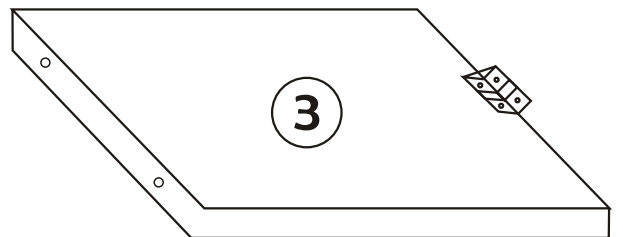

ZENO TV STAND

Assembly Manual

KALUNE DESIGN
furniture

ATTENTION !!

Minifix is the main connection material used in Decortile products ,
Before starting assembly , Please check the drawings below

Accessory List

Z22  2 X	N20 18 X 3,5 m  20 X	T24 6x50 m  4 X
T25  1X	F16 4x40 m  12 X	F17  8X

General View

1

2

4

5

6