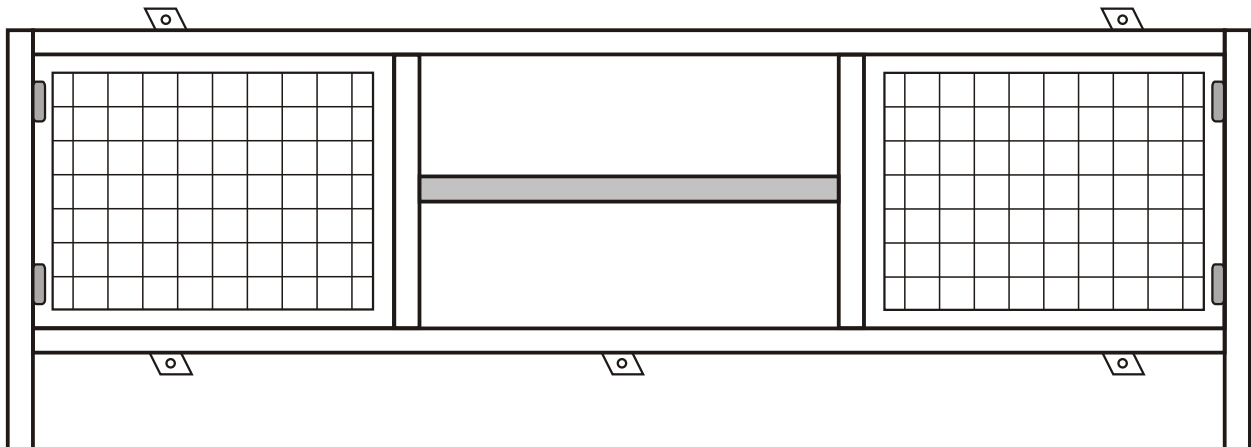

ZENO TV STAND

Assembly Manual

KALUNE DESIGN
furniture

ATTENTION !!

Minifix is the main connection material used in Decortile products ,
Before starting assembly , Please check the drawings below

Accessory List

Z22  2 X	N20 18 X 3,5 m  20 X	T24 6x50 m  4 X
T25  1X	F16 4x40 m  12 X	F17  8X

General View

1

2

4

5

6