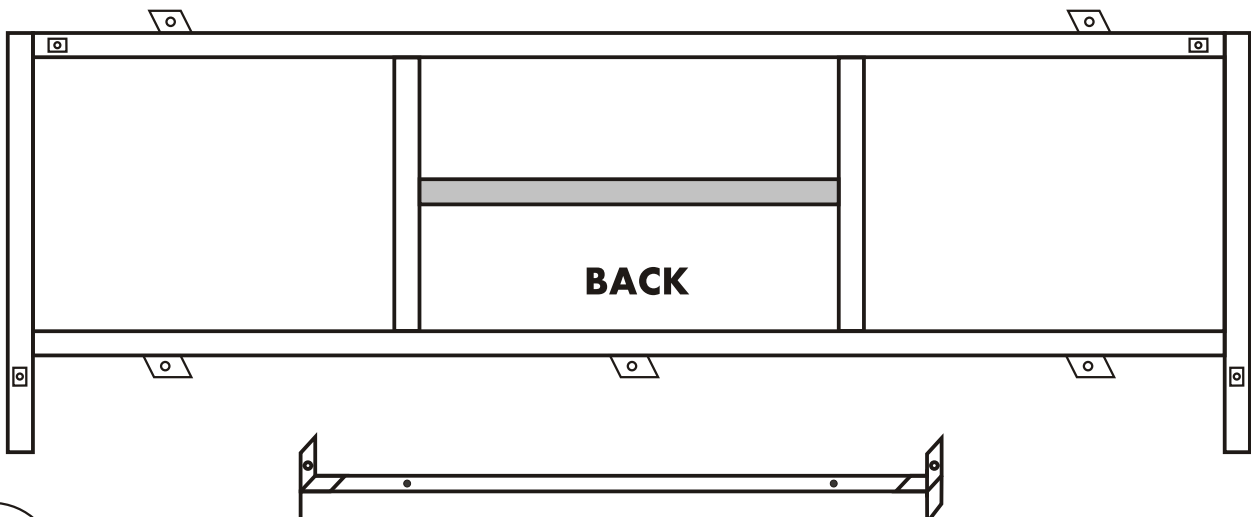

ZENO TV STAND

Assembly Manual

KALUNE DESIGN
furniture

ATTENTION !!

Minifix is the main connection material used in Decortile products ,
Before starting assembly , Please check the drawings below

Accessory List

Z22  2 X	N20 18 X 3,5 m  20 X	T24 6x50 m  4 X
T25  1X	F16 4x40 m  12 X	F17  8X

General View

1

2

4

5

6