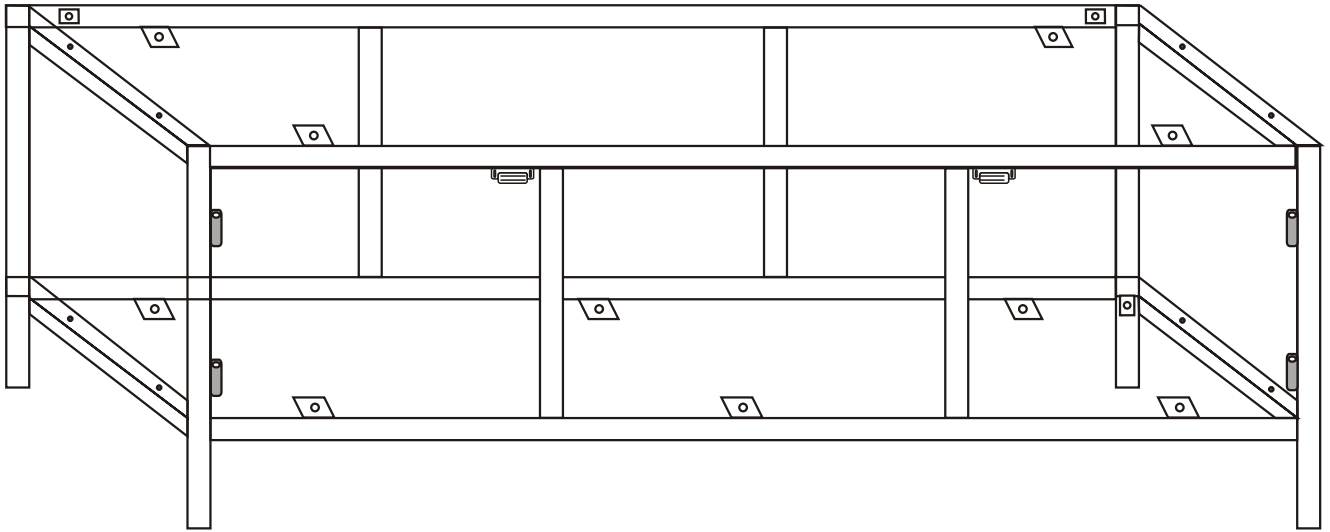

ZENO TV STAND

Assembly Manual

KALUNE DESIGN
furniture

ATTENTION !!

Minifix is the main connection material used in Decortile products ,
Before starting assembly , Please check the drawings below

Accessory List

Z22  2 X	N20 18 X 3,5 m  20 X	T24 6x50 m  4 X
T25  1X	F16 4x40 m  12 X	F17  8X

General View

1

2

4

5

6