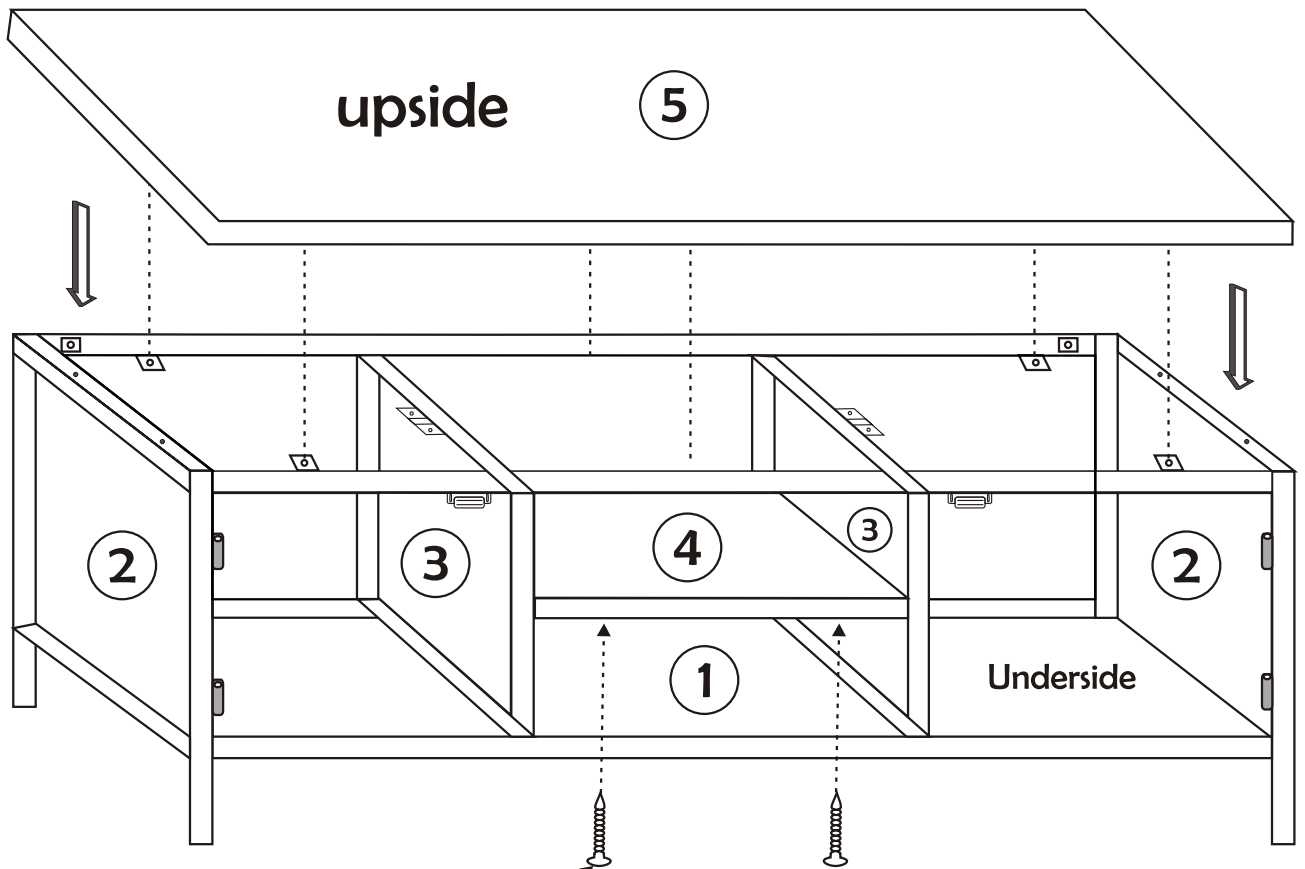

ZENO TV STAND

Assembly Manual

KALUNE DESIGN
furniture

ATTENTION !!

Minifix is the main connection material used in Decortile products ,
Before starting assembly , Please check the drawings below

Accessory List

Z22  2 X	N20 18 X 3,5 m  20 X	T24 6x50 m  4 X
T25  1X	F16 4x40 m  12 X	F17  8X

General View

1

2

4

5

6