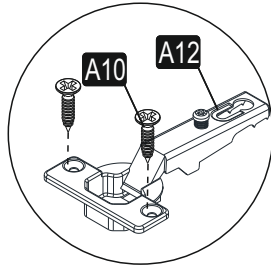

Minifix Gövde Minifix Mil Kavela

Minifix is the main connection material used in Arnetti Mobilya products.

Before starting assembly, please check the drawings below

A28