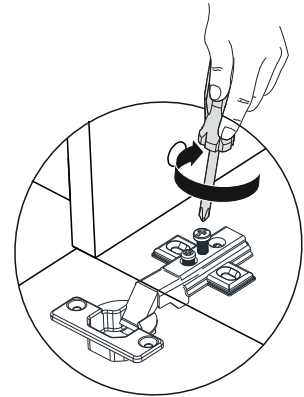

Minifix Gövde Minifix Mil Kavela

Minifix is the main connection material used in Arnetti Mobilya products.

Before starting assembly, please check the drawings below

A28