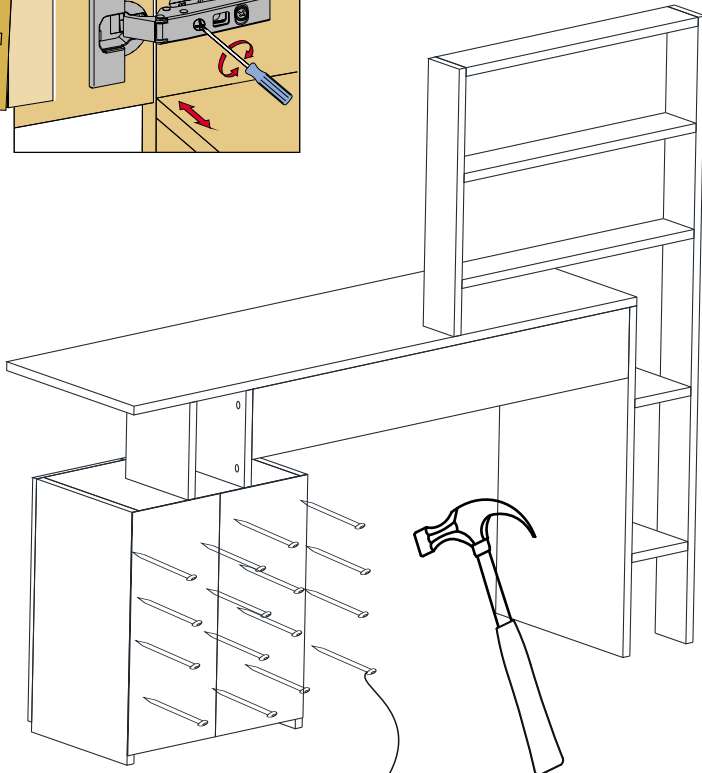

Minifix Gövde Minifix Mil Kavela

Minifix is the main connection material used in Arnetti Mobilya products.

Before starting assembly, please check the drawings below

A28