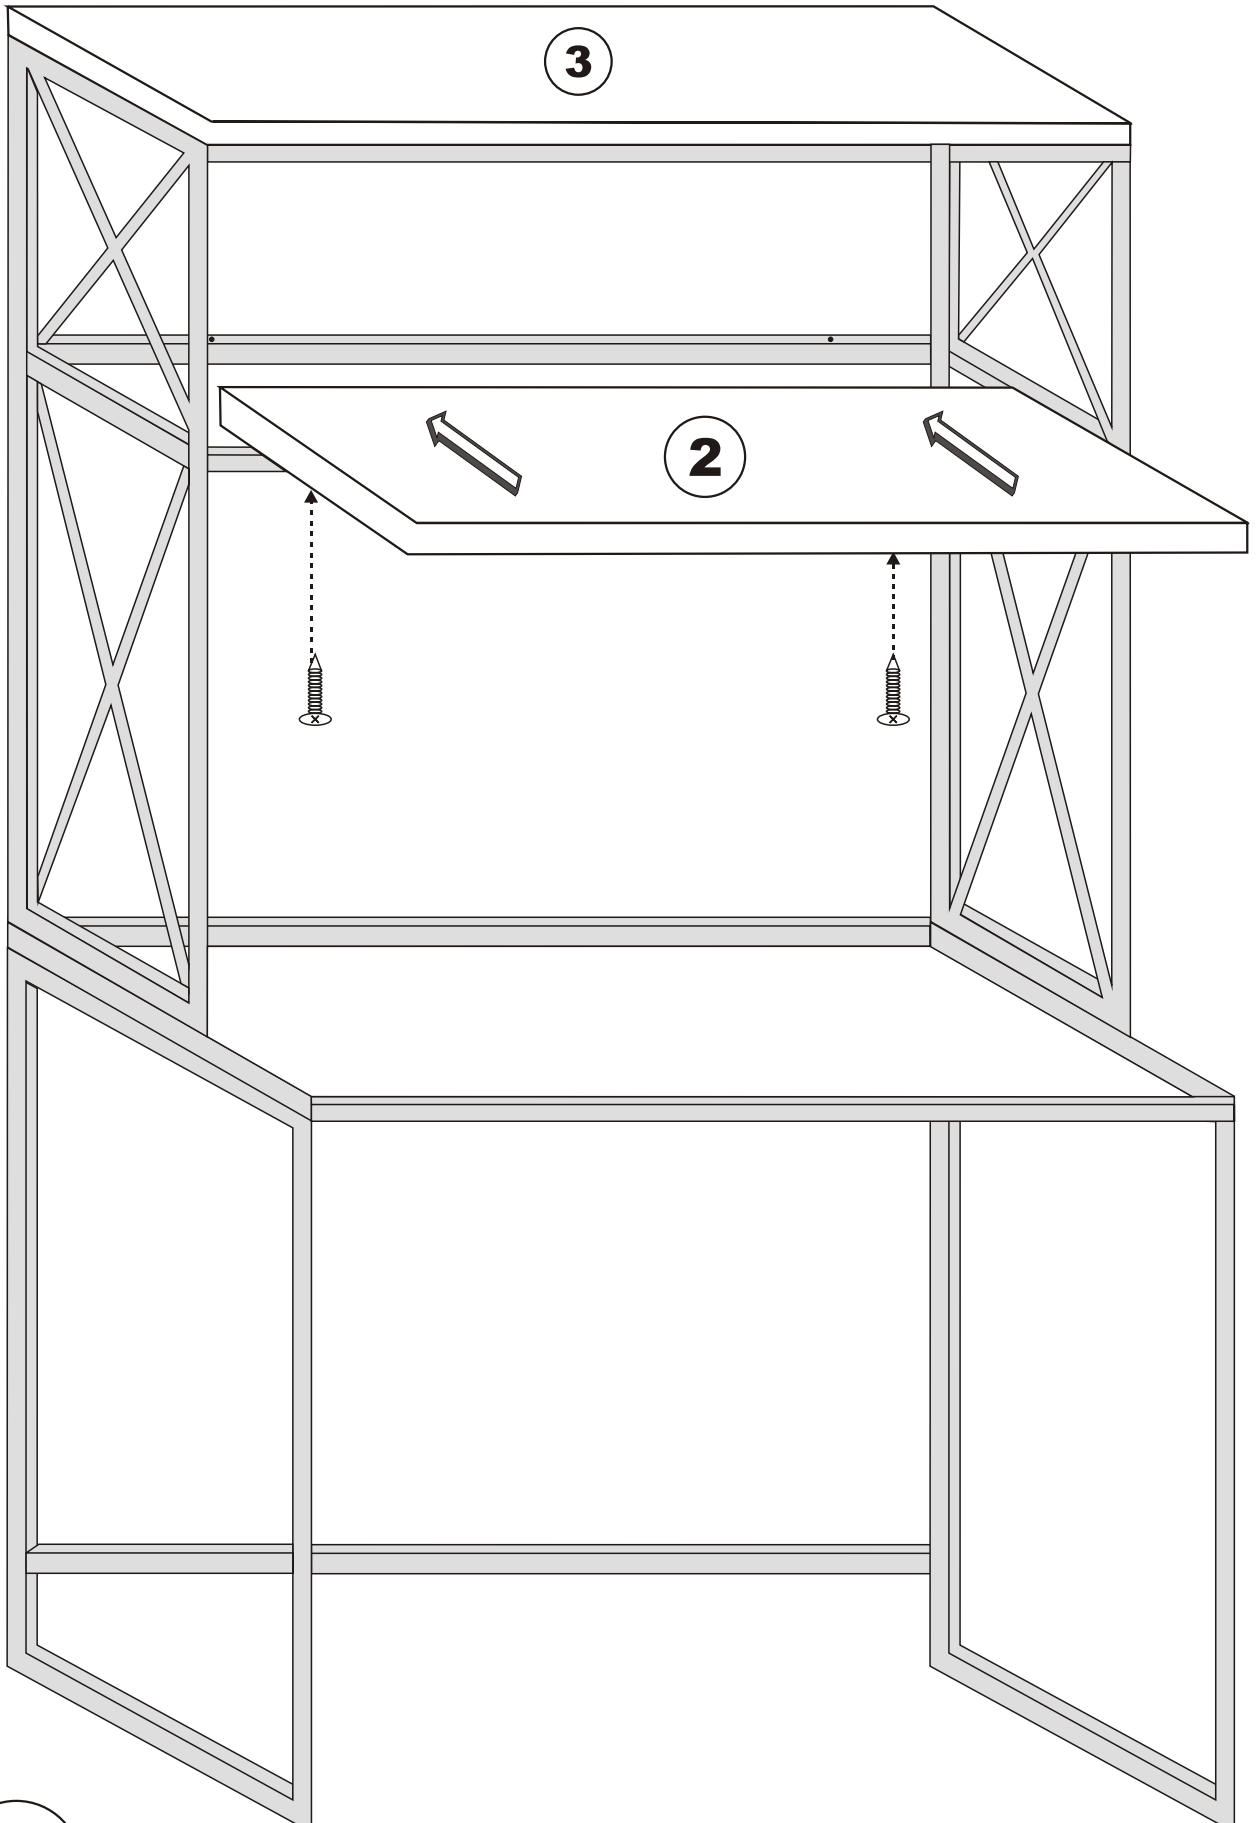

MERCAN

Assembly Manual

KALUNE DESIGN
furniture

ATTENTION !!

Minifix is the main connection material used in Decortile products ,
Before starting assembly , Please check the drawings below

Accessory List

F16	4 X 40 m	F17	
	12 X		14 X

General View

1

2

3

4

5

6