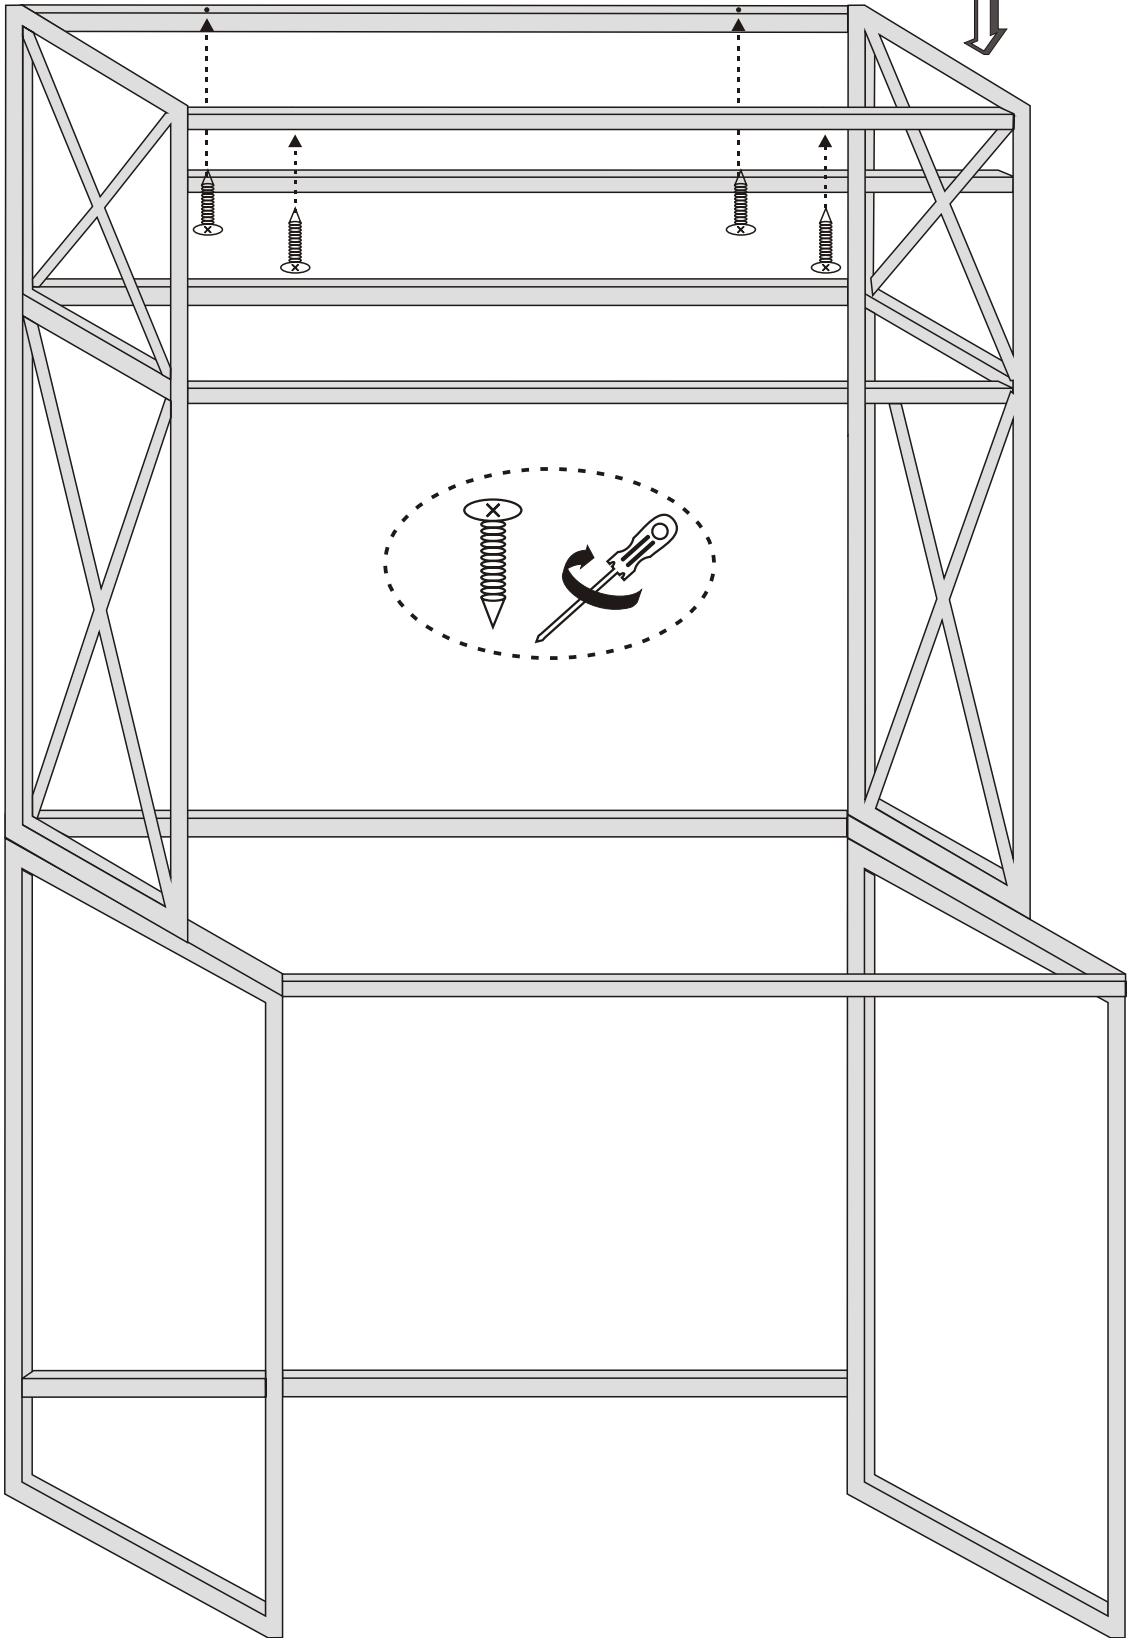

MERCAN

Assembly Manual

KALUNE DESIGN
furniture

ATTENTION !!

Minifix is the main connection material used in Decortile products ,
Before starting assembly , Please check the drawings below

Accessory List

F16	4 X 40 m	F17	
	12 X		14 X

General View

1

2

3

4

5

6