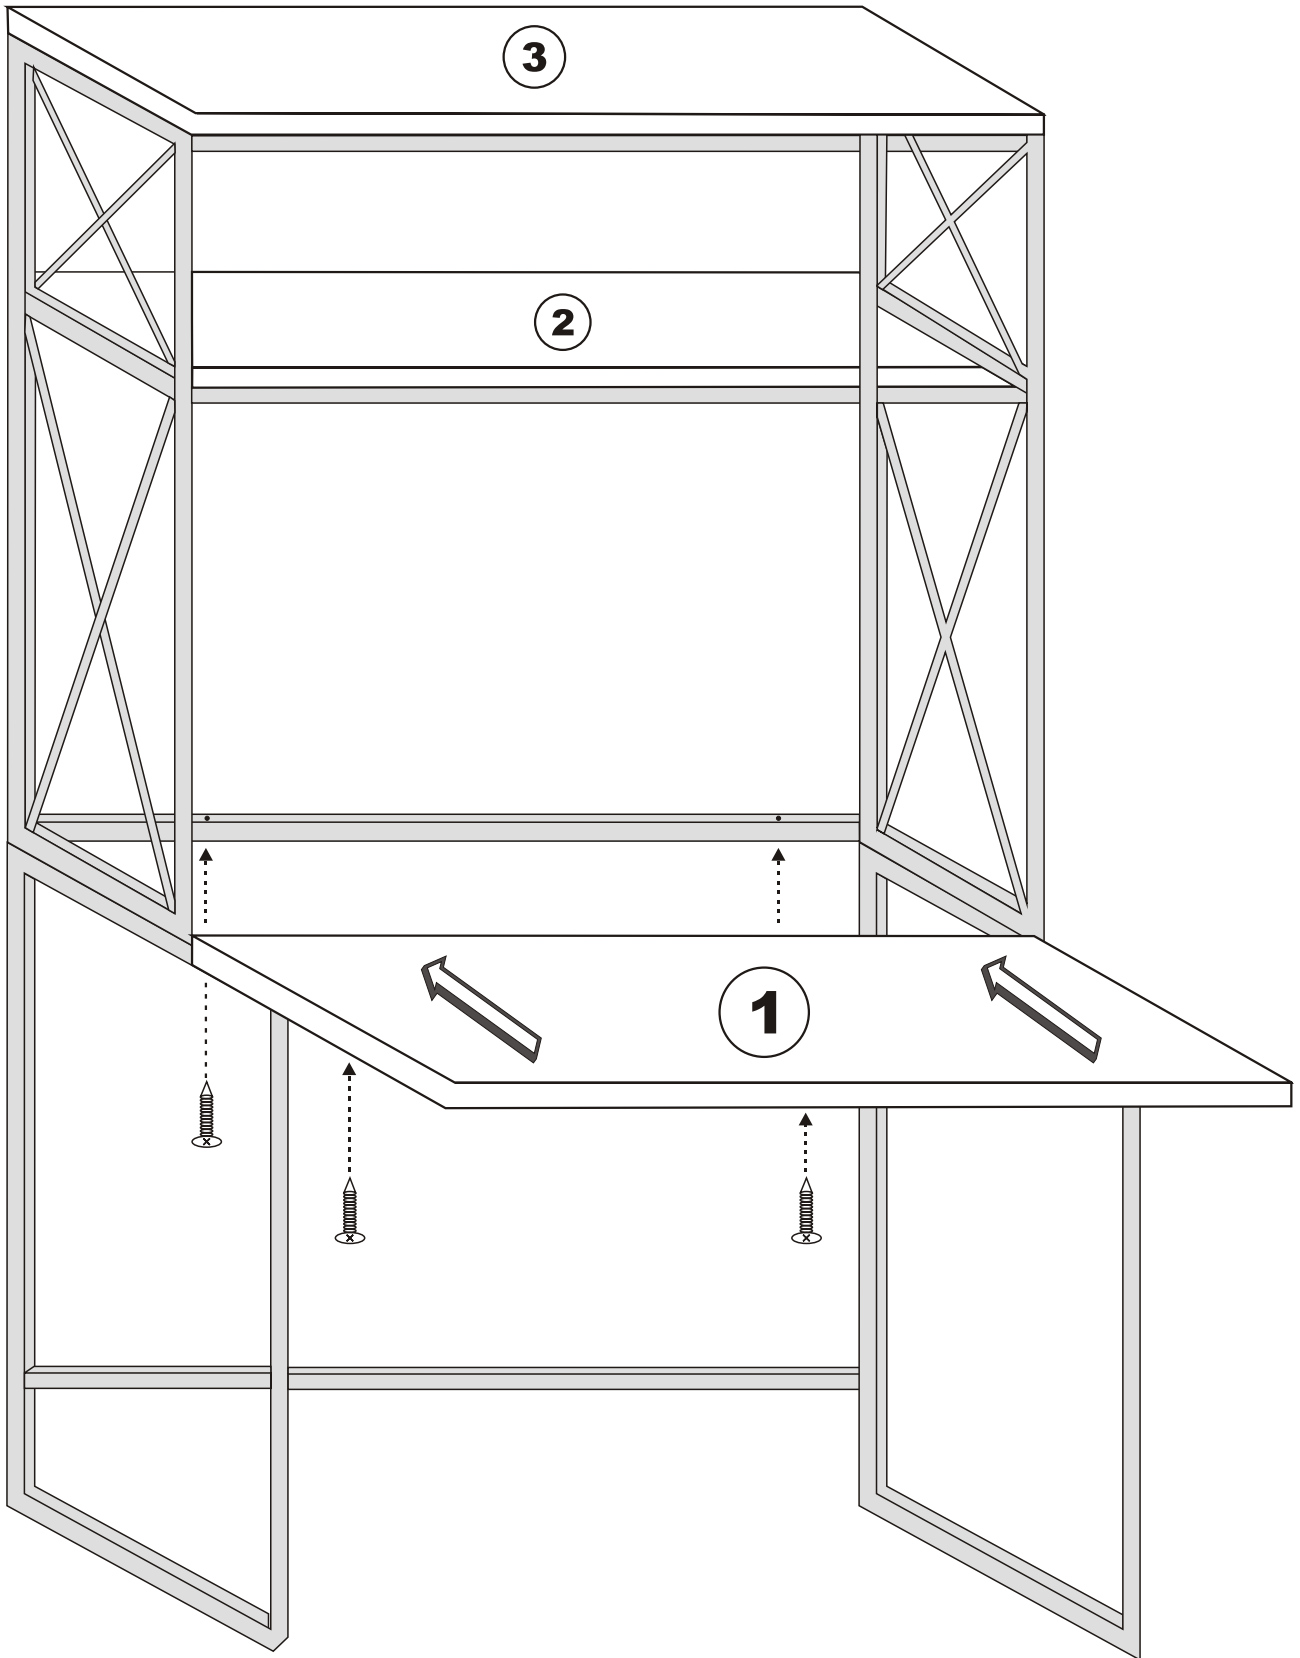

MERCAN

Assembly Manual

KALUNE DESIGN
furniture

ATTENTION !!

Minifix is the main connection material used in Decortile products ,
Before starting assembly , Please check the drawings below

Accessory List

F16	4 X 40 m	F17	
	12 X		14 X

General View

1

2

3

4

5

6