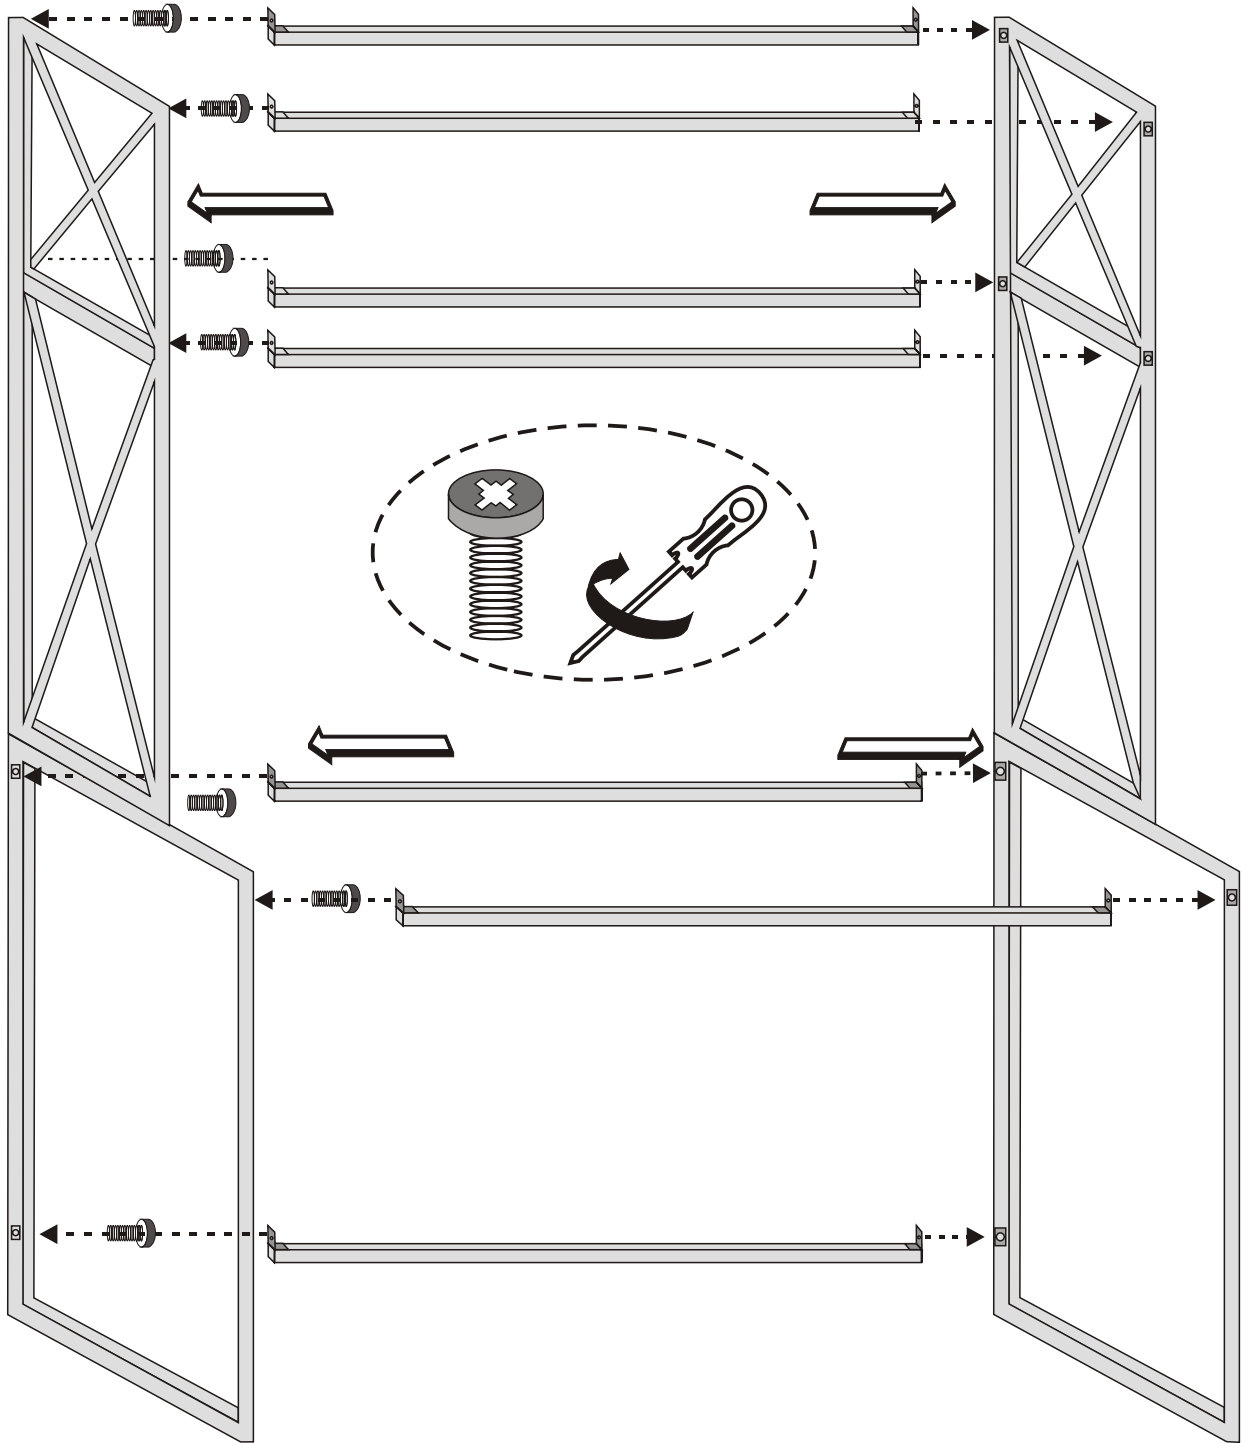

MERCAN

Assembly Manual

KALUNE DESIGN
furniture

ATTENTION !!

Minifix is the main connection material used in Decortile products ,
Before starting assembly , Please check the drawings below

Accessory List

F16	4 X 40 m	F17	
	12 X		14 X

General View

1

2

3

4

5

6