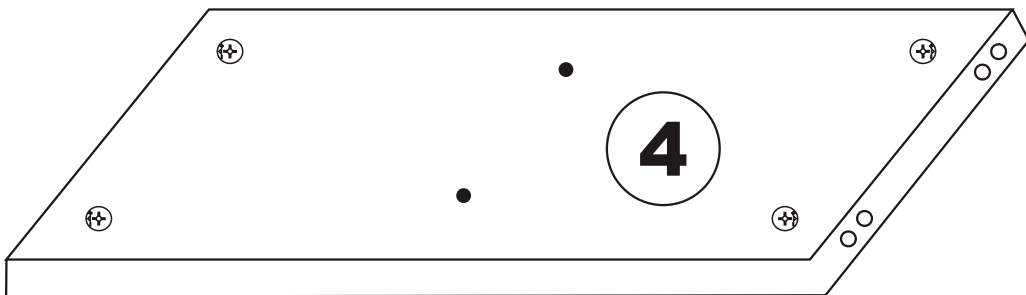

TARSUS

Assembly Manual

KALUNE DESIGN
furniture

TARSUS

ATTENTION !!

Minifix is the main connection material used in Decortile products ,
Before starting assembly , Please check the drawings below

Accessory List

A1 Minifix  12X	A2 Minifix  12X	A3  12X	N20  42X	Z11  2X
C7  4X	C8  4X	R11  10X	Z12  4X	
A10  8X	General view 			

Fix the plastic parts included in the accessory pack to all corniture as shown in the picture .

This process will prevent any imbalance that may be caused by an uneven surface and it will provide a longer lasting, comfortable use .

1

2

5

6

7

8