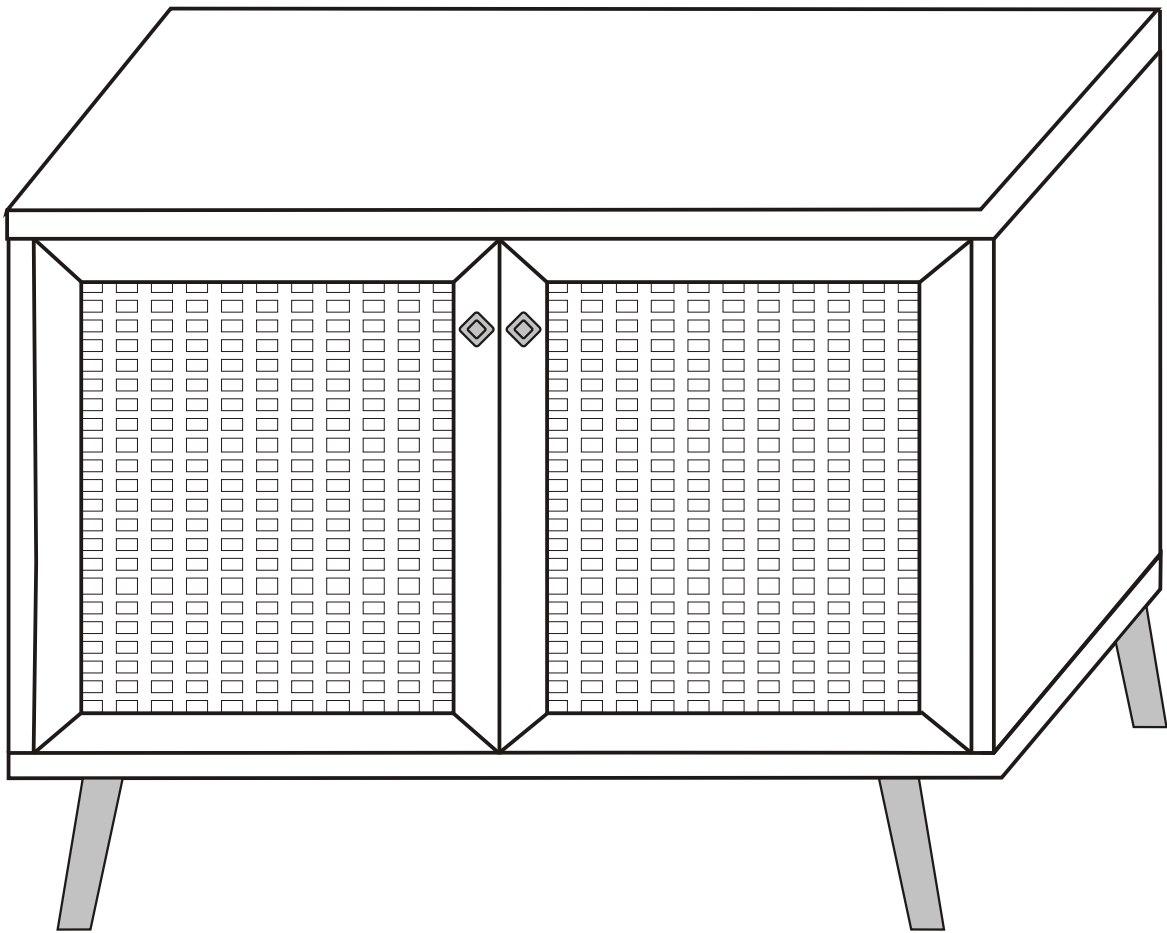

TARSUS

Assembly Manual

KALUNE DESIGN
furniture

TARSUS

ATTENTION !!

Minifix is the main connection material used in Decortile products ,
Before starting assembly , Please check the drawings below

Accessory List

A1 Minifix  12X	A2 Minifix  12X	A3  12X	N20  42X	Z11  2X
C7  4X	C8  4X	R11  10X	Z12  4X	
A10  8X	General view 			

Fix the plastic parts included in the accessory pack to all corniture as shown in the picture .

This process will prevent any imbalance that may be caused by an uneven surface and it will provide a longer lasting, comfortable use .

1

2

5

6

7

8