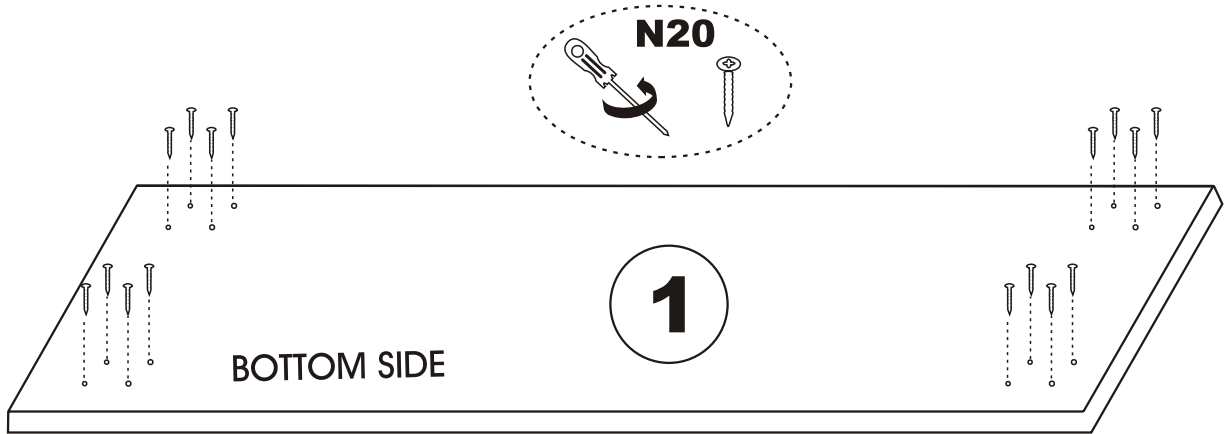

TARSUS

Assembly Manual

KALUNE DESIGN
furniture

TARSUS

ATTENTION !!

Minifix is the main connection material used in Decortile products ,
Before starting assembly , Please check the drawings below

Accessory List

A1 Minifix  12X	A2 Minifix  12X	A3  12X	N20  42X	Z11  2X
C7  4X	C8  4X	R11  10X	Z12  4X	
A10  8X	General view 			

Fix the plastic parts included in the accessory pack to all corniture as shown in the picture .

This process will prevent any imbalance that may be caused by an uneven surface and it will provide a longer lasting, comfortable use .

1

2

5

6

7

8