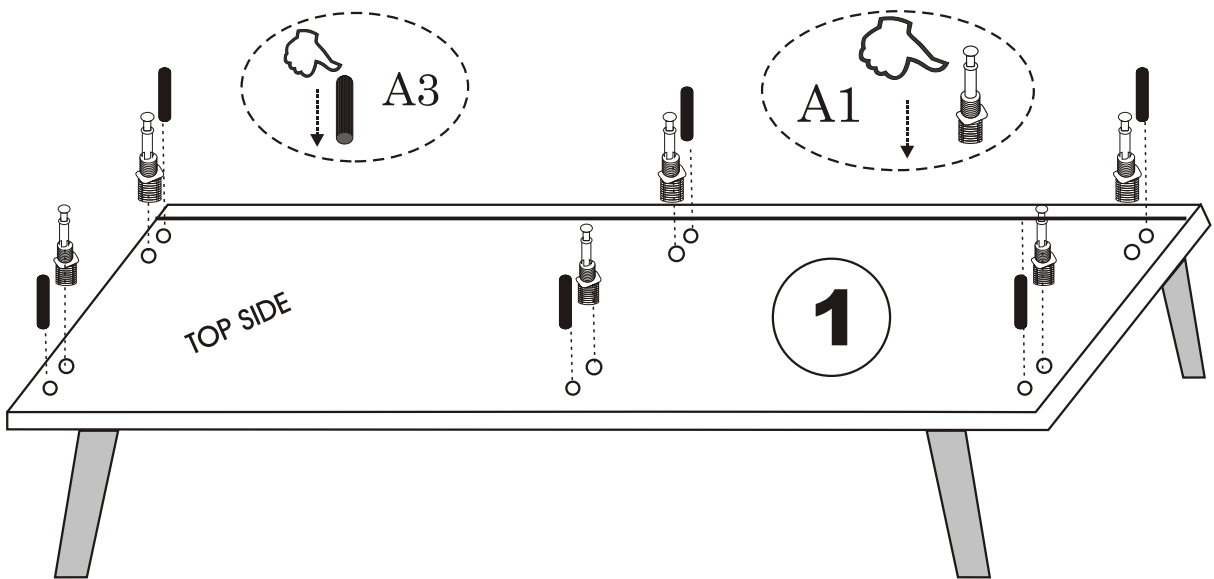

TARSUS

Assembly Manual

KALUNE DESIGN
furniture

TARSUS

ATTENTION !!

Minifix is the main connection material used in Decortile products ,
Before starting assembly , Please check the drawings below

Accessory List

A1 Minifix  12X	A2 Minifix  12X	A3  12X	N20  42X	Z11  2X
C7  4X	C8  4X	R11  10X	Z12  4X	
A10  8X	General view 			

Fix the plastic parts included in the accessory pack to all corniture as shown in the picture .

This process will prevent any imbalance that may be caused by an uneven surface and it will provide a longer lasting, comfortable use .

1

2

5

6

7

8