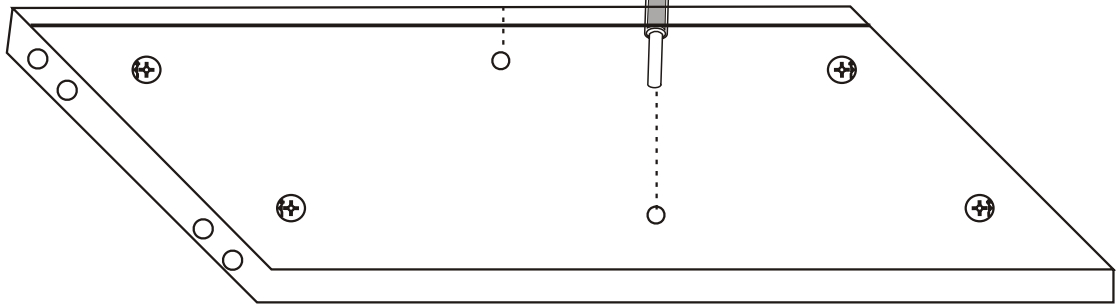

TARSUS

Assembly Manual

KALUNE DESIGN
furniture

TARSUS

ATTENTION !!

Minifix is the main connection material used in Decortile products ,
Before starting assembly , Please check the drawings below

Accessory List

A1 Minifix  12X	A2 Minifix  12X	A3  12X	N20  42X	Z11  2X
C7  4X	C8  4X	R11  10X	Z12  4X	
A10  8X	General view 			

Fix the plastic parts included in the accessory pack to all corniture as shown in the picture .

This process will prevent any imbalance that may be caused by an uneven surface and it will provide a longer lasting, comfortable use .

1

2

5

6

7

8