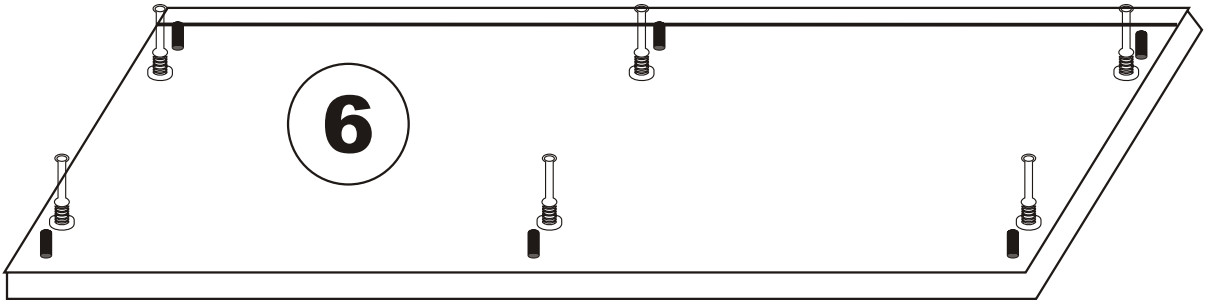

TARSUS

Assembly Manual

KALUNE DESIGN
furniture

TARSUS

ATTENTION !!

Minifix is the main connection material used in Decortile products ,
Before starting assembly , Please check the drawings below

Accessory List

A1 Minifix  12X	A2 Minifix  12X	A3  12X	N20  42X	Z11  2X
C7  4X	C8  4X	R11  10X	Z12  4X	
A10  8X	General view 			

Fix the plastic parts included in the accessory pack to all corniture as shown in the picture .

This process will prevent any imbalance that may be caused by an uneven surface and it will provide a longer lasting, comfortable use .

1

2

5

6

7

8