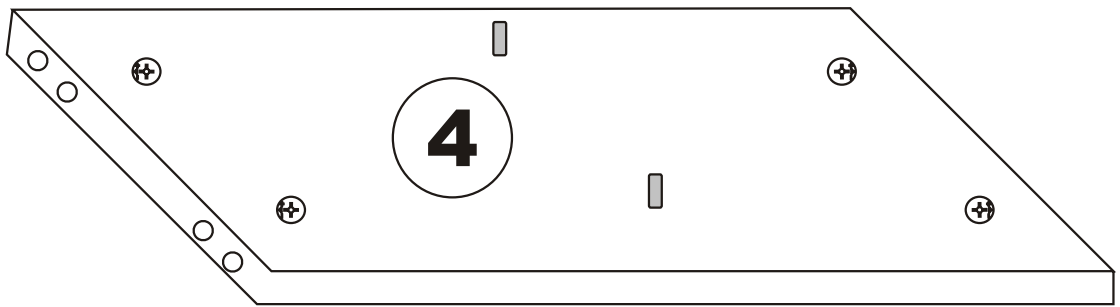

TARSUS

Assembly Manual

KALUNE DESIGN
furniture

TARSUS

ATTENTION !!

Minifix is the main connection material used in Decortile products ,
Before starting assembly , Please check the drawings below

Accessory List

A1 Minifix  12X	A2 Minifix  12X	A3  12X	N20  42X	Z11  2X
C7  4X	C8  4X	R11  10X	Z12  4X	
A10  8X	General view 			

Fix the plastic parts included in the accessory pack to all corniture as shown in the picture .

This process will prevent any imbalance that may be caused by an uneven surface and it will provide a longer lasting, comfortable use .

1

2

5

6

7

8