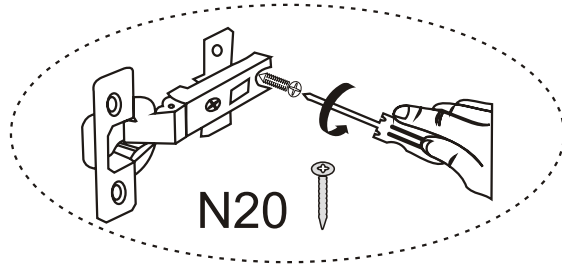

TARSUS

Assembly Manual

KALUNE DESIGN
furniture

TARSUS

ATTENTION !!

Minifix is the main connection material used in Decortile products ,
Before starting assembly , Please check the drawings below

Accessory List

This process will prevent any imbalance that may be caused by an uneven surface and it will provide a longer lasting, comfortable use .

1

2

5

6

7

8