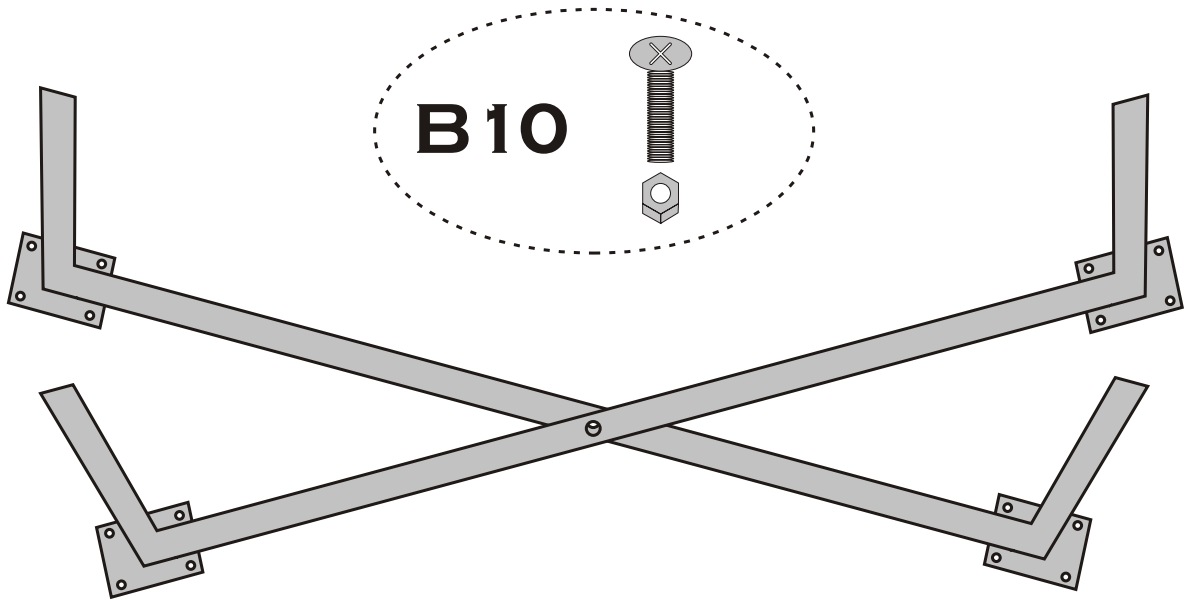

TARSUS

Assembly Manual

KALUNE DESIGN
furniture

TARSUS

ATTENTION !!

Minifix is the main connection material used in Decortile products ,
Before starting assembly , Please check the drawings below

Accessory List

A1 Minifix  12X	A2 Minifix  12X	A3  12X	N20  42X	Z11  2X
C7  4X	C8  4X	R11  10X	Z12  4X	
A10  8X	General view 			

Fix the plastic parts included in the accessory pack to all corniture as shown in the picture .

This process will prevent any imbalance that may be caused by an uneven surface and it will provide a longer lasting, comfortable use .

1

2

5

6

7

8