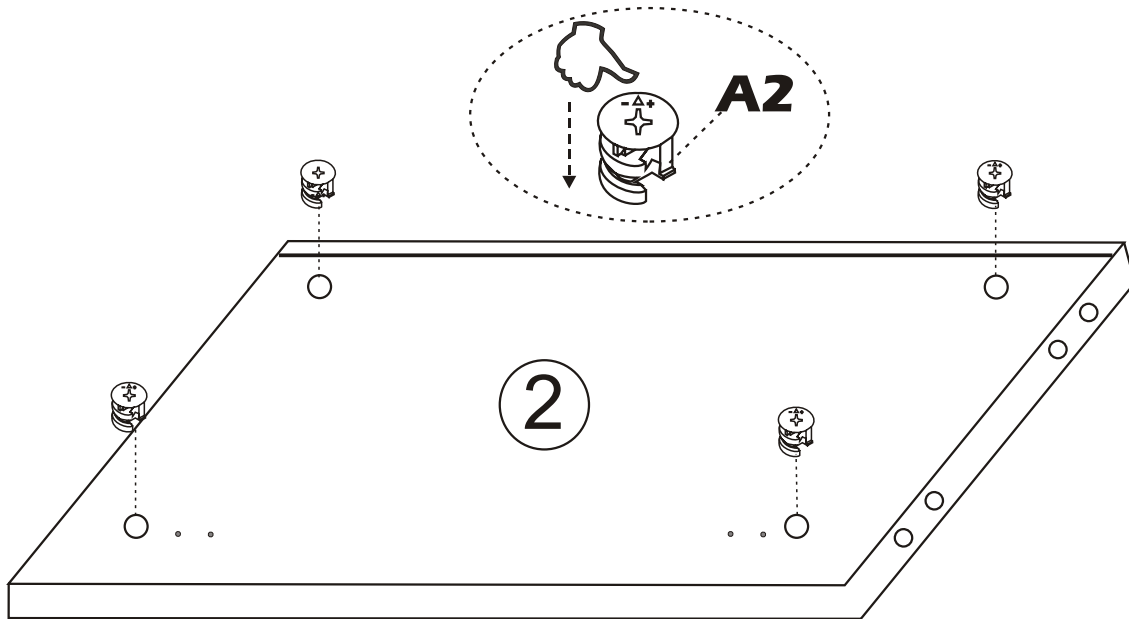

ODENSE

Assembly Manual

Kalune Design
Furniture

ODENSE

ATTENTION !!

Minifix is the main connection material used in Decortile products ,
Before starting assembly , Please check the drawings below

Accessory List

B10  4 X	A1 Minifix  24 X	A2 Minifix  24 X	A3  16 X	C8  4 X	B6  4 X
	N20 3,5x18  40 X	C9  4 X	 4 X	C7  4 X	R22  2 X

GENERAL VIEW

1

3

5

6

7

8