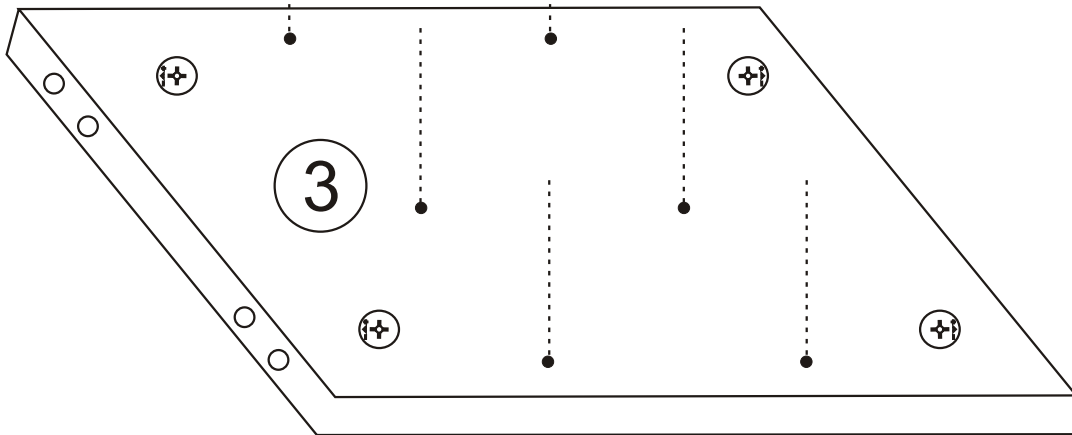

ODENSE

Assembly Manual

Kalune Design
Furniture

ODENSE

ATTENTION !!

Minifix is the main connection material used in Decortile products ,
Before starting assembly , Please check the drawings below

Accessory List

B10  4 X	A1 Minifix  24 X	A2 Minifix  24 X	A3  16 X	C8  4 X	B6  4 X
	N20 3,5x18  40 X	C9  4 X	 4 X	C7  4 X	R22  2 X

GENERAL VIEW

1

3

5

6

7

8