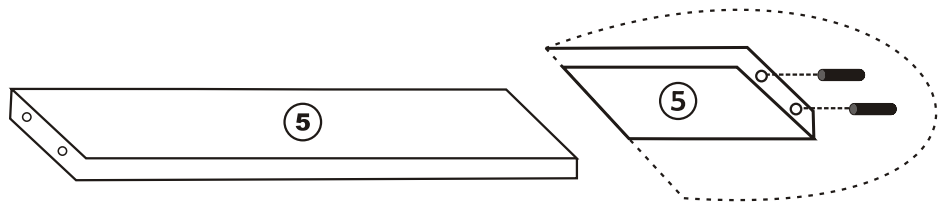

ODENSE

Assembly Manual

Kalune Design
Furniture

ODENSE

ATTENTION !!

Minifix is the main connection material used in Decortile products ,
Before starting assembly , Please check the drawings below

Accessory List

B10  4 X	A1 Minifix  24 X	A2 Minifix  24 X	A3  16 X	C8  4 X	B6  4 X
	N20 3,5x18  40 X	C9  4 X	 4 X	C7  4 X	R22  2 X

GENERAL VIEW

1

3

5

6

7

8