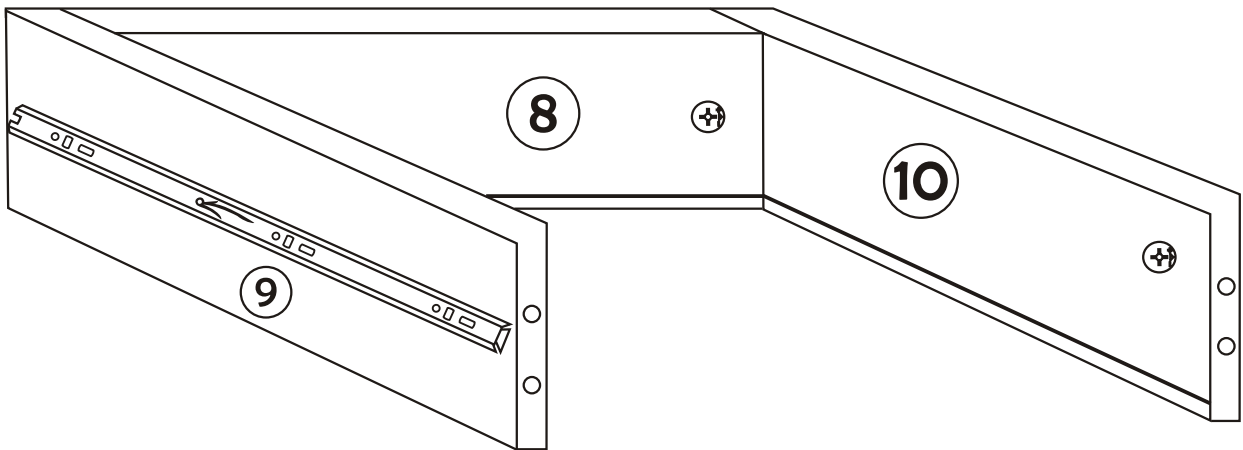

ODENSE

Assembly Manual

Kalune Design
Furniture

ODENSE

ATTENTION !!

Minifix is the main connection material used in Decortile products ,
Before starting assembly , Please check the drawings below

Accessory List

B10  4 X	A1 Minifix  24 X	A2 Minifix  24 X	A3  16 X	C8  4 X	B6  4 X
	N20 3,5x18  40 X	C9  4 X	 4 X	C7  4 X	R22  2 X

GENERAL VIEW

1

3

5

6

7

8