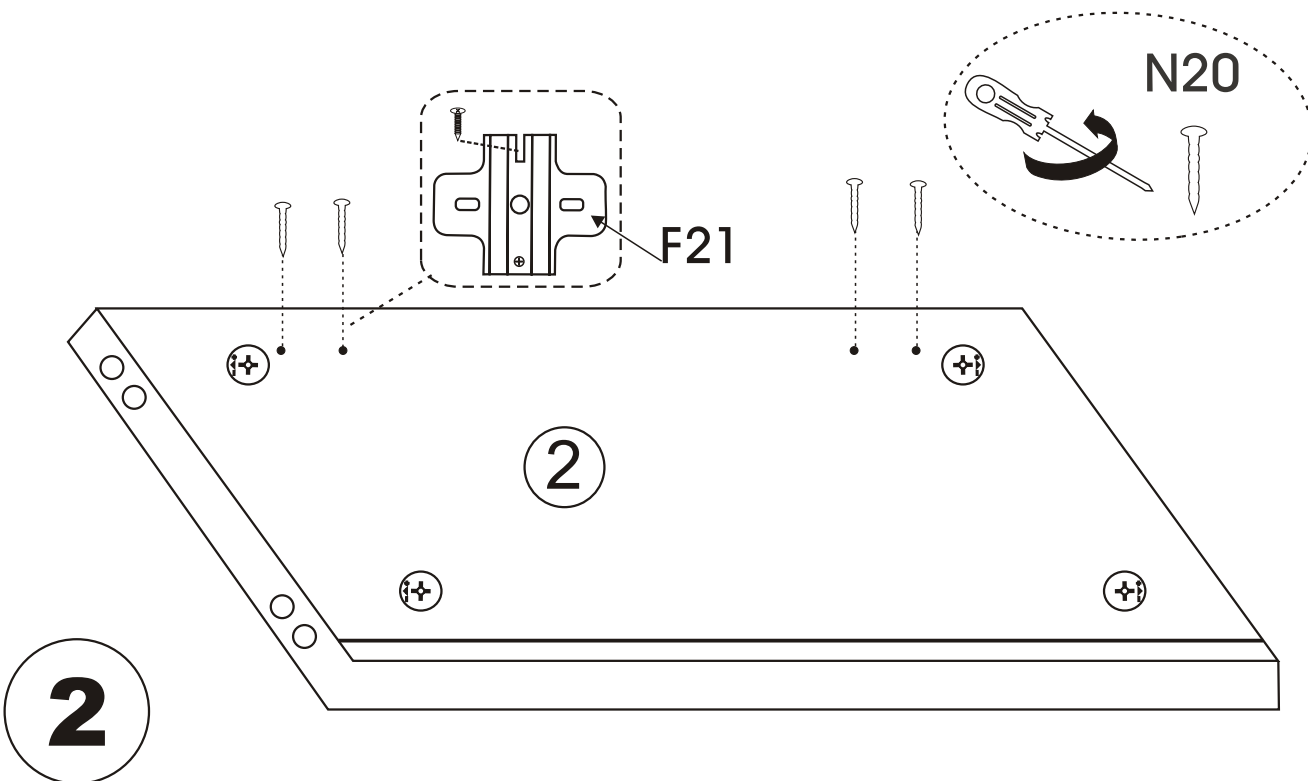

ODENSE

Assembly Manual

Kalune Design
Furniture

ODENSE

ATTENTION !!

Minifix is the main connection material used in Decortile products ,
Before starting assembly , Please check the drawings below

Accessory List

B10  4 X	A1 Minifix  24 X	A2 Minifix  24 X	A3  16 X	C8  4 X	B6  4 X
	N20 3,5x18  40 X	C9  4 X	 4 X	C7  4 X	R22  2 X

GENERAL VIEW

1

3

5

6

7

8