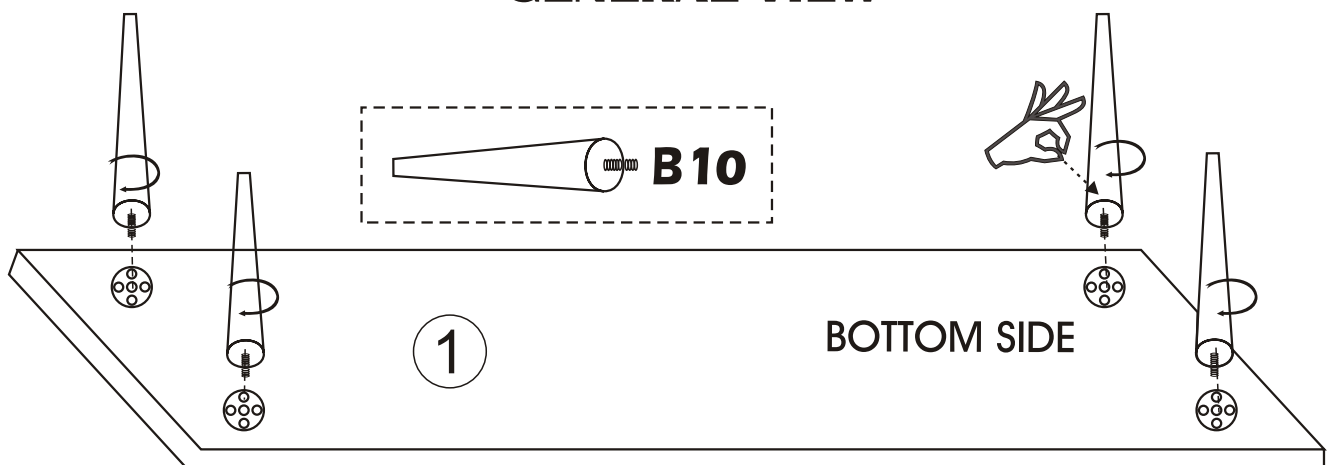

ODENSE

Assembly Manual

Kalune Design
Furniture

ODENSE

ATTENTION !!

Minifix is the main connection material used in Decortile products ,
Before starting assembly , Please check the drawings below

Accessory List

B10  4 X	A1 Minifix  24 X	A2 Minifix  24 X	A3  16 X	C8  4 X	B6  4 X
	N20 3,5x18  40 X	C9  4 X	 4 X	C7  4 X	R22  2 X

GENERAL VIEW

1

3

5

6

7

8