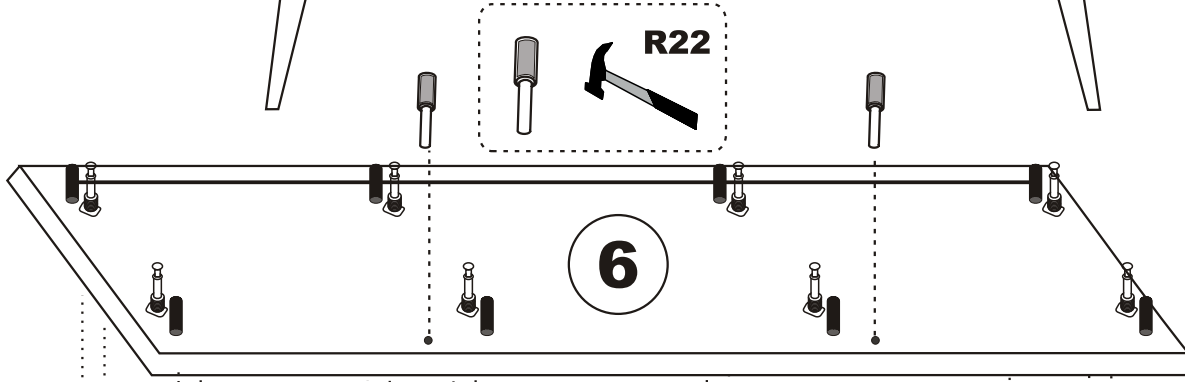

ODENSE

Assembly Manual

Kalune Design
Furniture

ODENSE

ATTENTION !!

Minifix is the main connection material used in Decortile products ,
Before starting assembly , Please check the drawings below

Accessory List

B10  4 X	A1 Minifix  24 X	A2 Minifix  24 X	A3  16 X	C8  4 X	B6  4 X
	N20 3,5x18  40 X	C9  4 X	 4 X	C7  4 X	R22  2 X

GENERAL VIEW

1

3

5

6

7

8