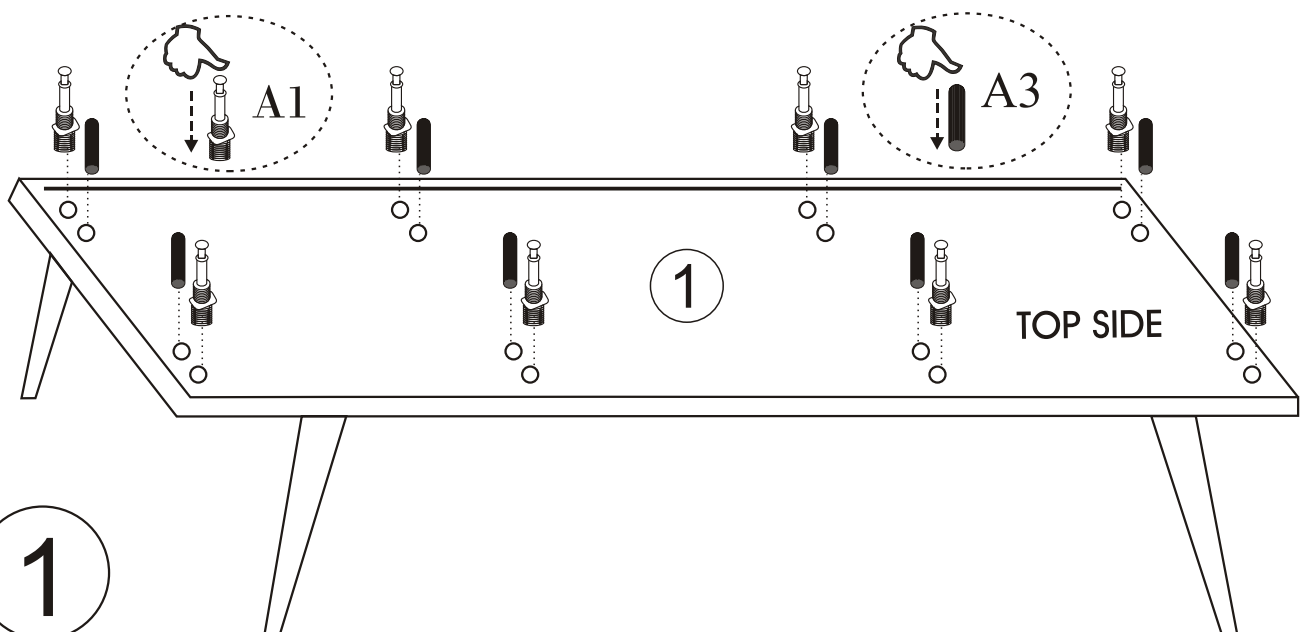

ODENSE

Assembly Manual

Kalune Design
Furniture

ODENSE

ATTENTION !!

Minifix is the main connection material used in Decortile products ,
Before starting assembly , Please check the drawings below

Accessory List

B10  4 X	A1 Minifix  24 X	A2 Minifix  24 X	A3  16 X	C8  4 X	B6  4 X
	N20 3,5x18  40 X	C9  4 X	 4 X	C7  4 X	R22  2 X

GENERAL VIEW

1

3

5

6

7

8