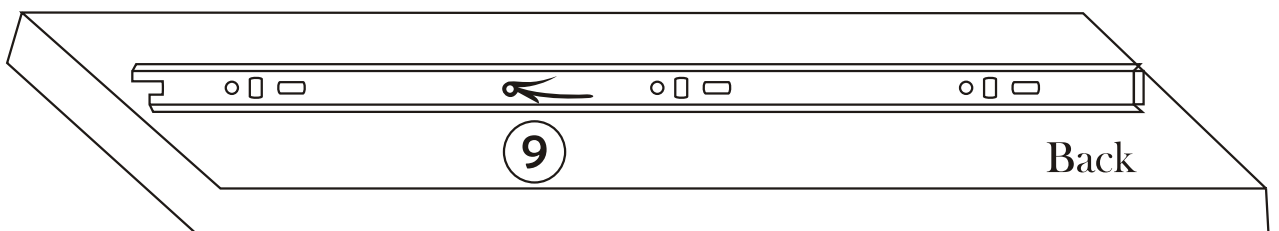

ODENSE

Assembly Manual

Kalune Design
Furniture

ODENSE

ATTENTION !!

Minifix is the main connection material used in Decortile products ,
Before starting assembly , Please check the drawings below

Accessory List

B10  4 X	A1 Minifix  24 X	A2 Minifix  24 X	A3  16 X	C8  4 X	B6  4 X
	N20 3,5x18  40 X	C9  4 X	 4 X	C7  4 X	R22  2 X

GENERAL VIEW

1

3

5

6

7

8