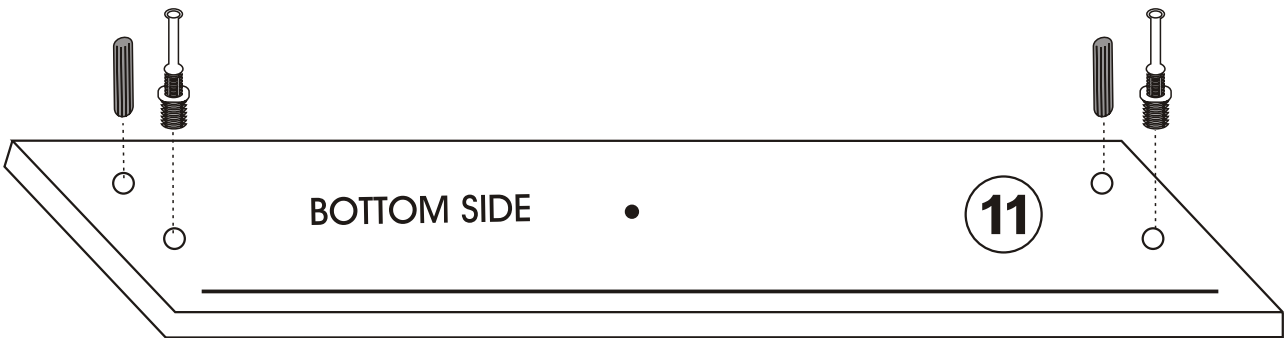

ODENSE

Assembly Manual

Kalune Design
Furniture

ODENSE

ATTENTION !!

Minifix is the main connection material used in Decortile products ,
Before starting assembly , Please check the drawings below

Accessory List

B10  4 X	A1 Minifix  24 X	A2 Minifix  24 X	A3  16 X	C8  4 X	B6  4 X
	N20 3,5x18  40 X	C9  4 X	 4 X	C7  4 X	R22  2 X

GENERAL VIEW

1

3

5

6

7

8