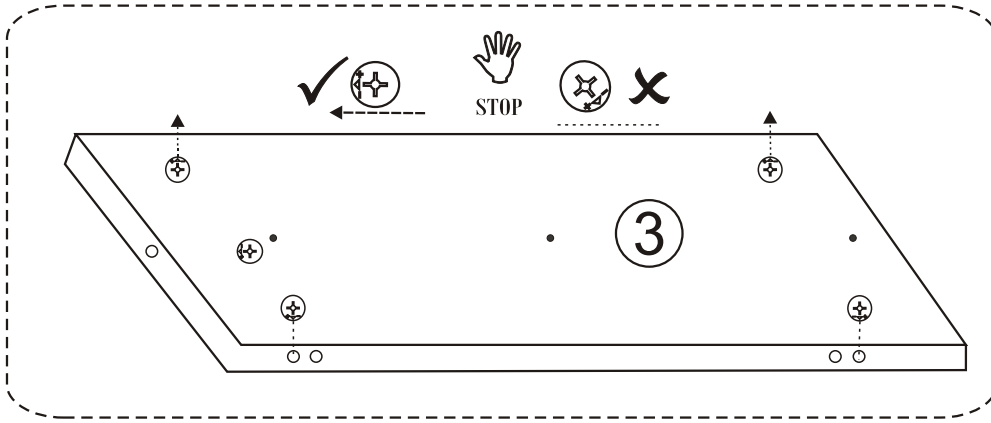

ODENSE

Assembly Manual

Kalune Design
Furniture

ODENSE

ATTENTION !!

Minifix is the main connection material used in Decortile products ,
Before starting assembly , Please check the drawings below

Accessory List

B10  4 X	A1 Minifix  24 X	A2 Minifix  24 X	A3  16 X	C8  4 X	B6  4 X
	N20 3,5x18  40 X	C9  4 X	 4 X	C7  4 X	R22  2 X

GENERAL VIEW

1

3

5

6

7

8