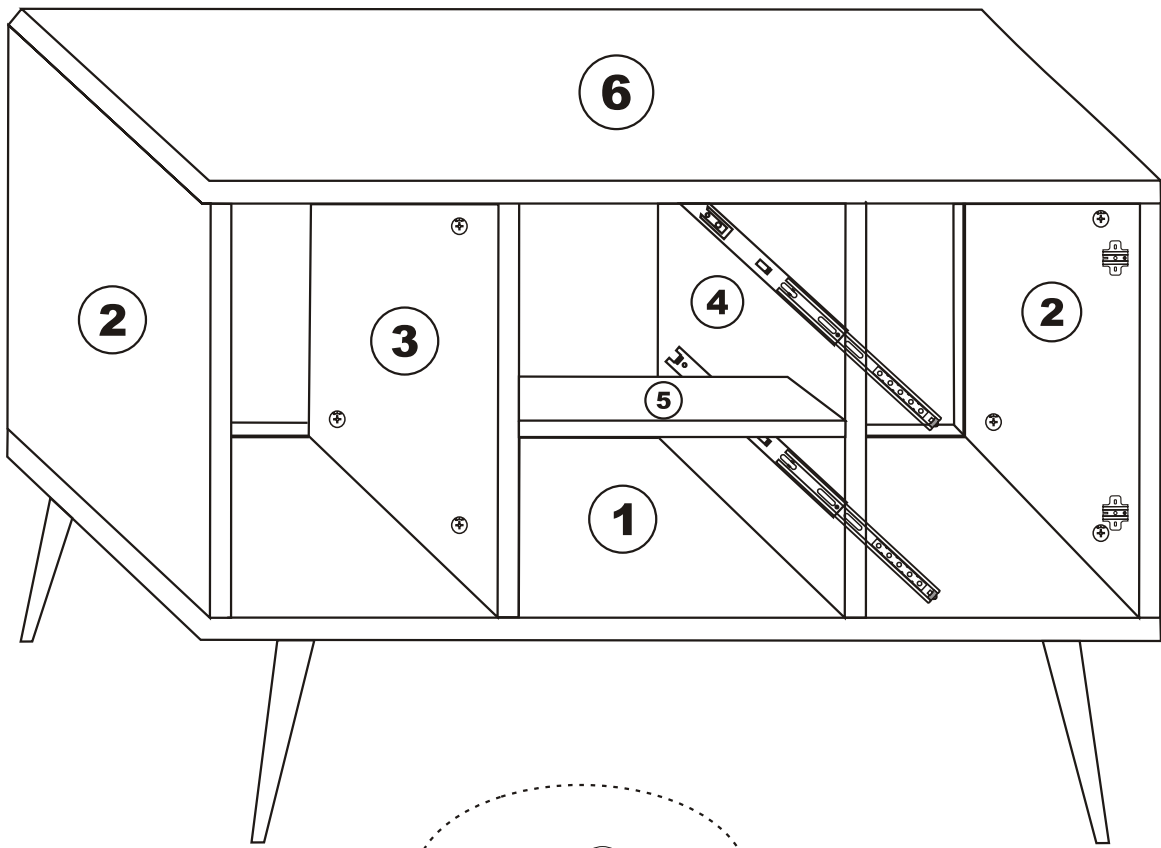

ODENSE

Assembly Manual

Kalune Design
Furniture

ODENSE

ATTENTION !!

Minifix is the main connection material used in Decortile products ,
Before starting assembly , Please check the drawings below

Accessory List

B10  4 X	A1 Minifix  24 X	A2 Minifix  24 X	A3  16 X	C8  4 X	B6  4 X
	N20 3,5x18  40 X	C9  4 X	 4 X	C7  4 X	R22  2 X

GENERAL VIEW

1

3

5

6

7

8