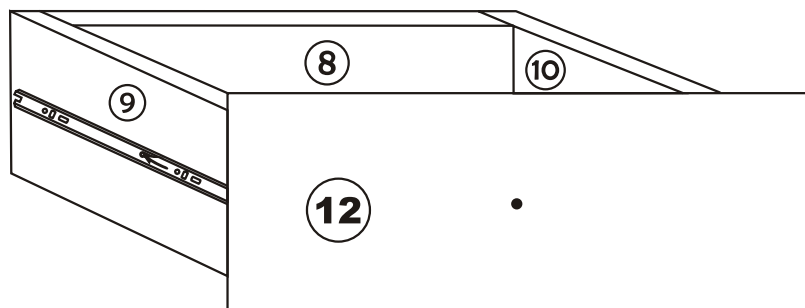

ODENSE

Assembly Manual

Kalune Design
Furniture

ODENSE

ATTENTION !!

Minifix is the main connection material used in Decortile products ,
Before starting assembly , Please check the drawings below

Accessory List

B10  4 X	A1 Minifix  24 X	A2 Minifix  24 X	A3  16 X	C8  4 X	B6  4 X
	N20 3,5x18  40 X	C9  4 X	 4 X	C7  4 X	R22  2 X

GENERAL VIEW

1

3

5

6

7

8