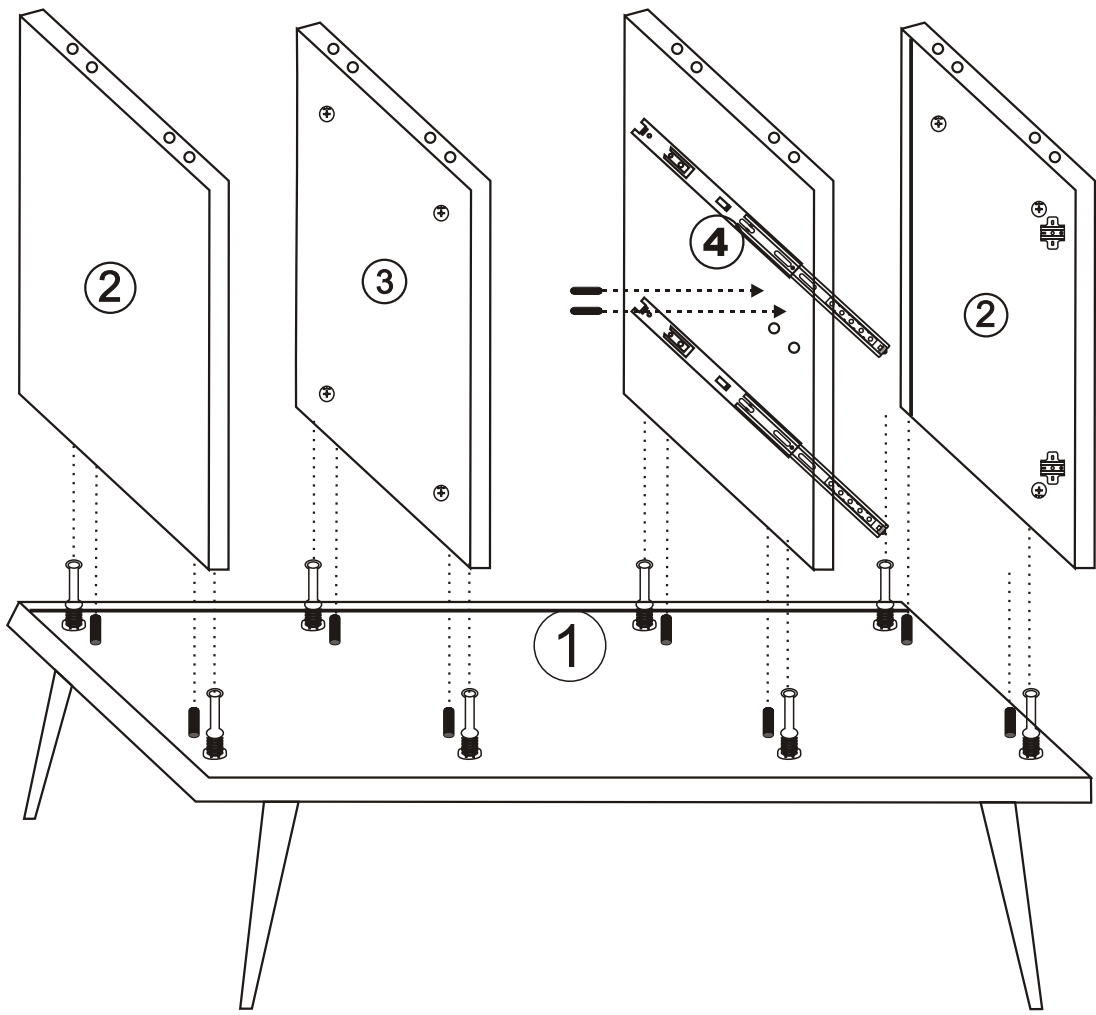

ODENSE

Assembly Manual

Kalune Design
Furniture

ODENSE

ATTENTION !!

Minifix is the main connection material used in Decortile products ,
Before starting assembly , Please check the drawings below

Accessory List

B10  4 X	A1 Minifix  24 X	A2 Minifix  24 X	A3  16 X	C8  4 X	B6  4 X
	N20 3,5x18  40 X	C9  4 X	 4 X	C7  4 X	R22  2 X

GENERAL VIEW

1

3

5

6

7

8