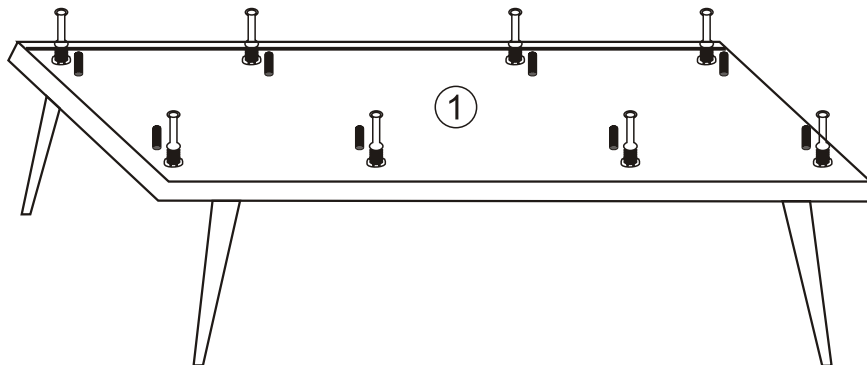

ODENSE

Assembly Manual

Kalune Design
Furniture

ODENSE

ATTENTION !!

Minifix is the main connection material used in Decortile products ,
Before starting assembly , Please check the drawings below

Accessory List

B10  4 X	A1 Minifix  24 X	A2 Minifix  24 X	A3  16 X	C8  4 X	B6  4 X
	N20 3,5x18  40 X	C9  4 X	 4 X	C7  4 X	R22  2 X

GENERAL VIEW

1

3

5

6

7

8