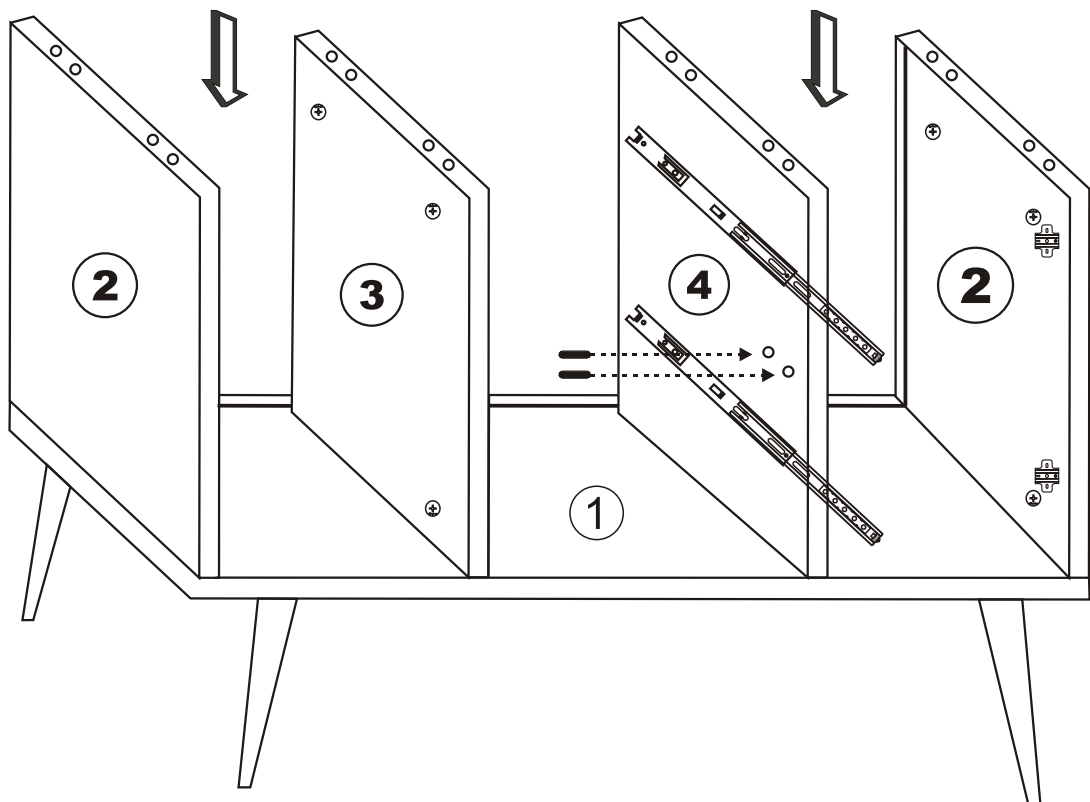

ODENSE

Assembly Manual

Kalune Design
Furniture

ODENSE

ATTENTION !!

Minifix is the main connection material used in Decortile products ,
Before starting assembly , Please check the drawings below

Accessory List

B10  4 X	A1 Minifix  24 X	A2 Minifix  24 X	A3  16 X	C8  4 X	B6  4 X
	N20 3,5x18  40 X	C9  4 X	 4 X	C7  4 X	R22  2 X

GENERAL VIEW

1

3

5

6

7

8