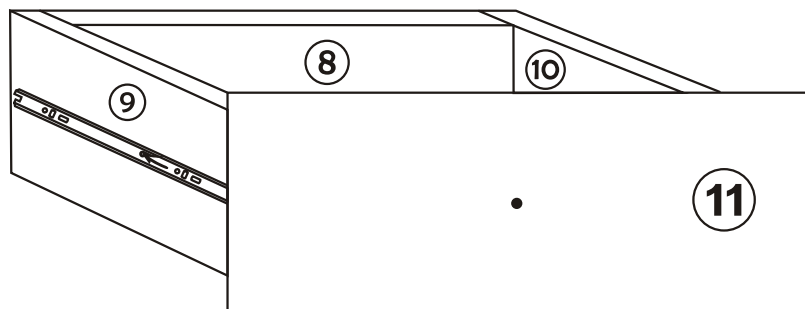

ODENSE

Assembly Manual

Kalune Design
Furniture

ODENSE

ATTENTION !!

Minifix is the main connection material used in Decortile products ,
Before starting assembly , Please check the drawings below

Accessory List

B10  4 X	A1 Minifix  24 X	A2 Minifix  24 X	A3  16 X	C8  4 X	B6  4 X
	N20 3,5x18  40 X	C9  4 X	 4 X	C7  4 X	R22  2 X

GENERAL VIEW

1

3

5

6

7

8