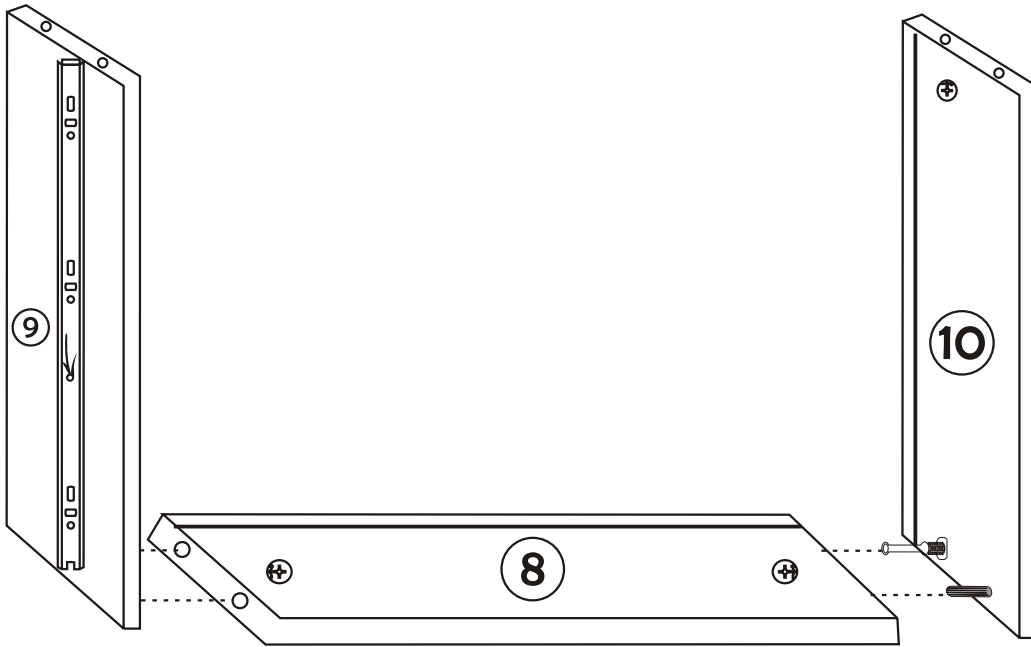

ODENSE

Assembly Manual

Kalune Design
Furniture

ODENSE

ATTENTION !!

Minifix is the main connection material used in Decortile products ,
Before starting assembly , Please check the drawings below

Accessory List

B10  4 X	A1 Minifix  24 X	A2 Minifix  24 X	A3  16 X	C8  4 X	B6  4 X
	N20 3,5x18  40 X	C9  4 X	 4 X	C7  4 X	R22  2 X

GENERAL VIEW

1

3

5

6

7

8