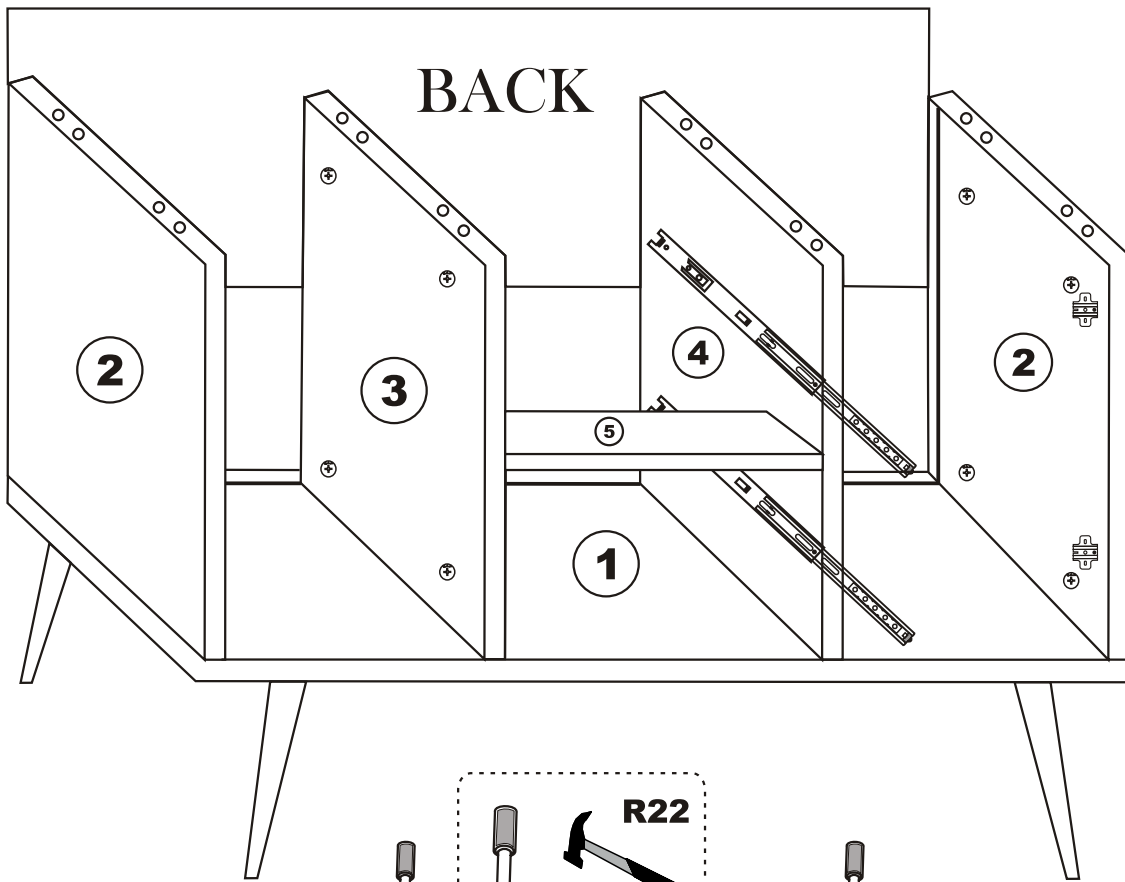

ODENSE

Assembly Manual

Kalune Design
Furniture

ODENSE

ATTENTION !!

Minifix is the main connection material used in Decortile products ,
Before starting assembly , Please check the drawings below

Accessory List

B10  4 X	A1 Minifix  24 X	A2 Minifix  24 X	A3  16 X	C8  4 X	B6  4 X
	N20 3,5x18  40 X	C9  4 X	 4 X	C7  4 X	R22  2 X

GENERAL VIEW

1

3

5

6

7

8