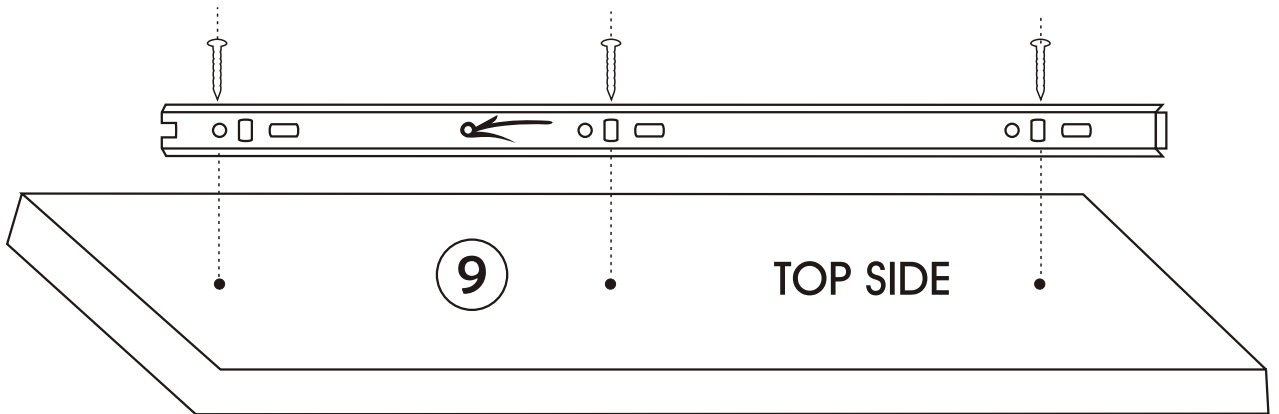

ODENSE

Assembly Manual

Kalune Design
Furniture

ODENSE

ATTENTION !!

Minifix is the main connection material used in Decortile products ,
Before starting assembly , Please check the drawings below

Accessory List

B10  4 X	A1 Minifix  24 X	A2 Minifix  24 X	A3  16 X	C8  4 X	B6  4 X
	N20 3,5x18  40 X	C9  4 X	 4 X	C7  4 X	R22  2 X

GENERAL VIEW

1

3

5

6

7

8