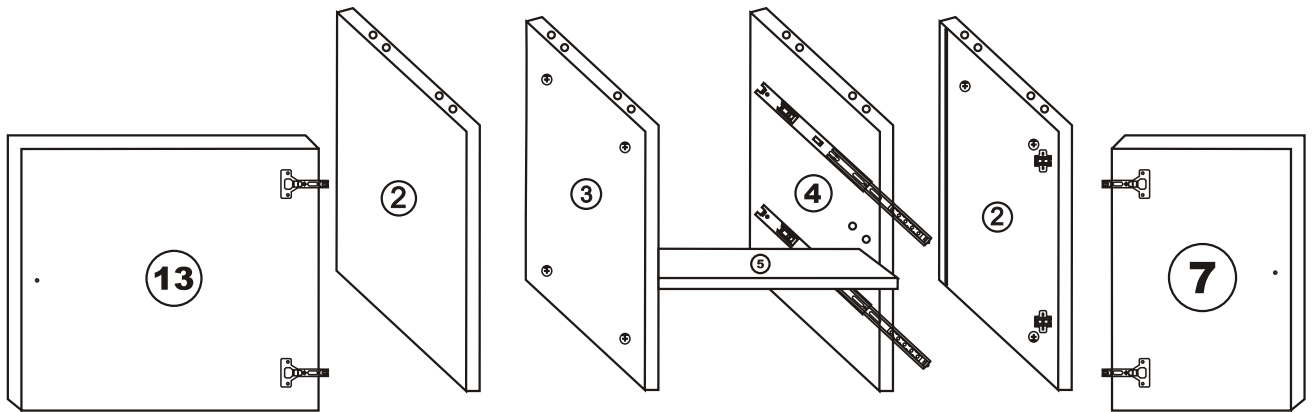

ODENSE

Assembly Manual

Kalune Design
Furniture

ODENSE

ATTENTION !!

Minifix is the main connection material used in Decortile products ,
Before starting assembly , Please check the drawings below

Accessory List

B10  4 X	A1 Minifix  24 X	A2 Minifix  24 X	A3  16 X	C8  4 X	B6  4 X
	N20 3,5x18  40 X	C9  4 X	 4 X	C7  4 X	R22  2 X

GENERAL VIEW

1

3

5

6

7

8