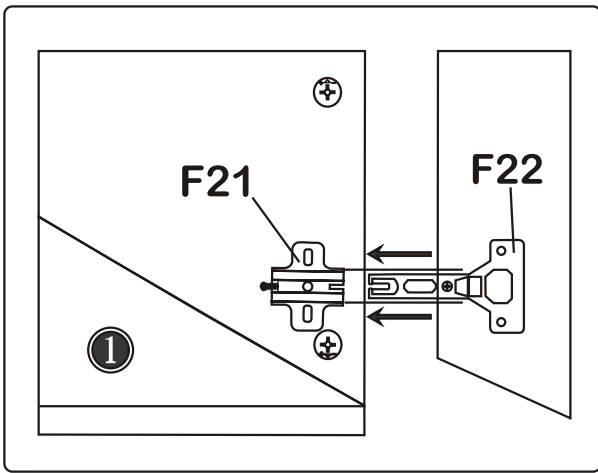

ODENSE

Assembly Manual

Kalune Design
Furniture

ODENSE

ATTENTION !!

Minifix is the main connection material used in Decortile products ,
Before starting assembly , Please check the drawings below

Accessory List

B10  4 X	A1 Minifix  24 X	A2 Minifix  24 X	A3  16 X	C8  4 X	B6  4 X
	N20 3,5x18  40 X	C9  4 X	 4 X	C7  4 X	R22  2 X

GENERAL VIEW

1

3

5

6

7

8