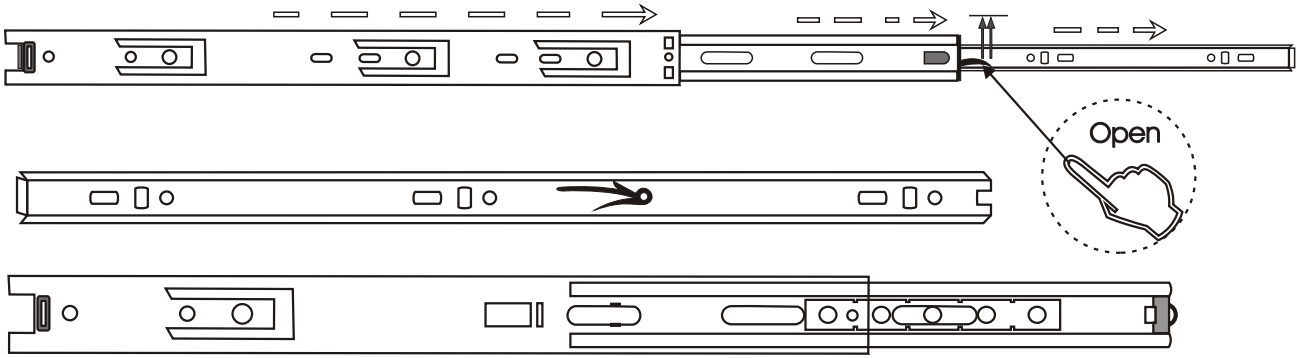

ODENSE

Assembly Manual

Kalune Design
Furniture

ODENSE

ATTENTION !!

Minifix is the main connection material used in Decortile products ,
Before starting assembly , Please check the drawings below

Accessory List

B10  4 X	A1 Minifix  24 X	A2 Minifix  24 X	A3  16 X	C8  4 X	B6  4 X
	N20 3,5x18  40 X	C9  4 X	 4 X	C7  4 X	R22  2 X

GENERAL VIEW

1

3

5

6

7

8