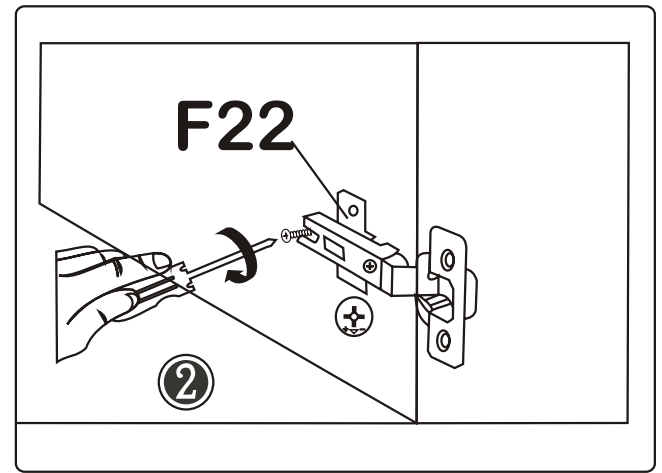

ODENSE

Assembly Manual

Kalune Design
Furniture

ODENSE

ATTENTION !!

Minifix is the main connection material used in Decortile products ,
Before starting assembly , Please check the drawings below

Accessory List

B10  4 X	A1 Minifix  24 X	A2 Minifix  24 X	A3  16 X	C8  4 X	B6  4 X
	N20 3,5x18  40 X	C9  4 X	 4 X	C7  4 X	R22  2 X

GENERAL VIEW

1

3

5

6

7

8