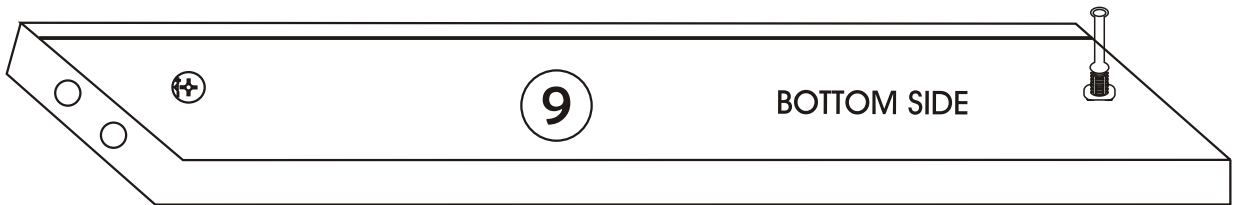

ODENSE

Assembly Manual

Kalune Design
Furniture

ODENSE

ATTENTION !!

Minifix is the main connection material used in Decortile products ,
Before starting assembly , Please check the drawings below

Accessory List

B10  4 X	A1 Minifix  24 X	A2 Minifix  24 X	A3  16 X	C8  4 X	B6  4 X
	N20 3,5x18  40 X	C9  4 X	 4 X	C7  4 X	R22  2 X

GENERAL VIEW

1

3

5

6

7

8