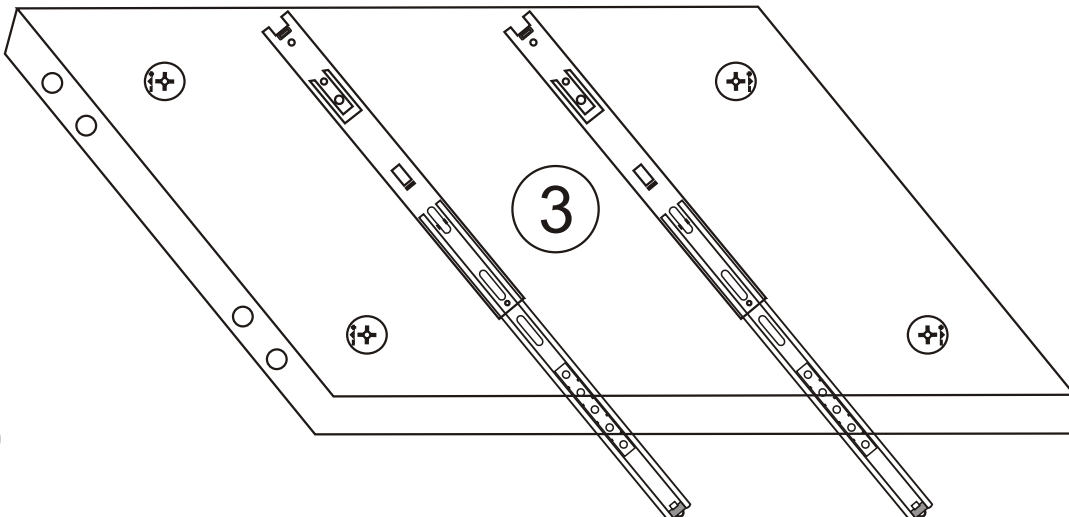

ODENSE

Assembly Manual

Kalune Design
Furniture

ODENSE

ATTENTION !!

Minifix is the main connection material used in Decortile products ,
Before starting assembly , Please check the drawings below

Accessory List

B10  4 X	A1 Minifix  24 X	A2 Minifix  24 X	A3  16 X	C8  4 X	B6  4 X
	N20 3,5x18  40 X	C9  4 X	 4 X	C7  4 X	R22  2 X

GENERAL VIEW

1

3

5

6

7

8